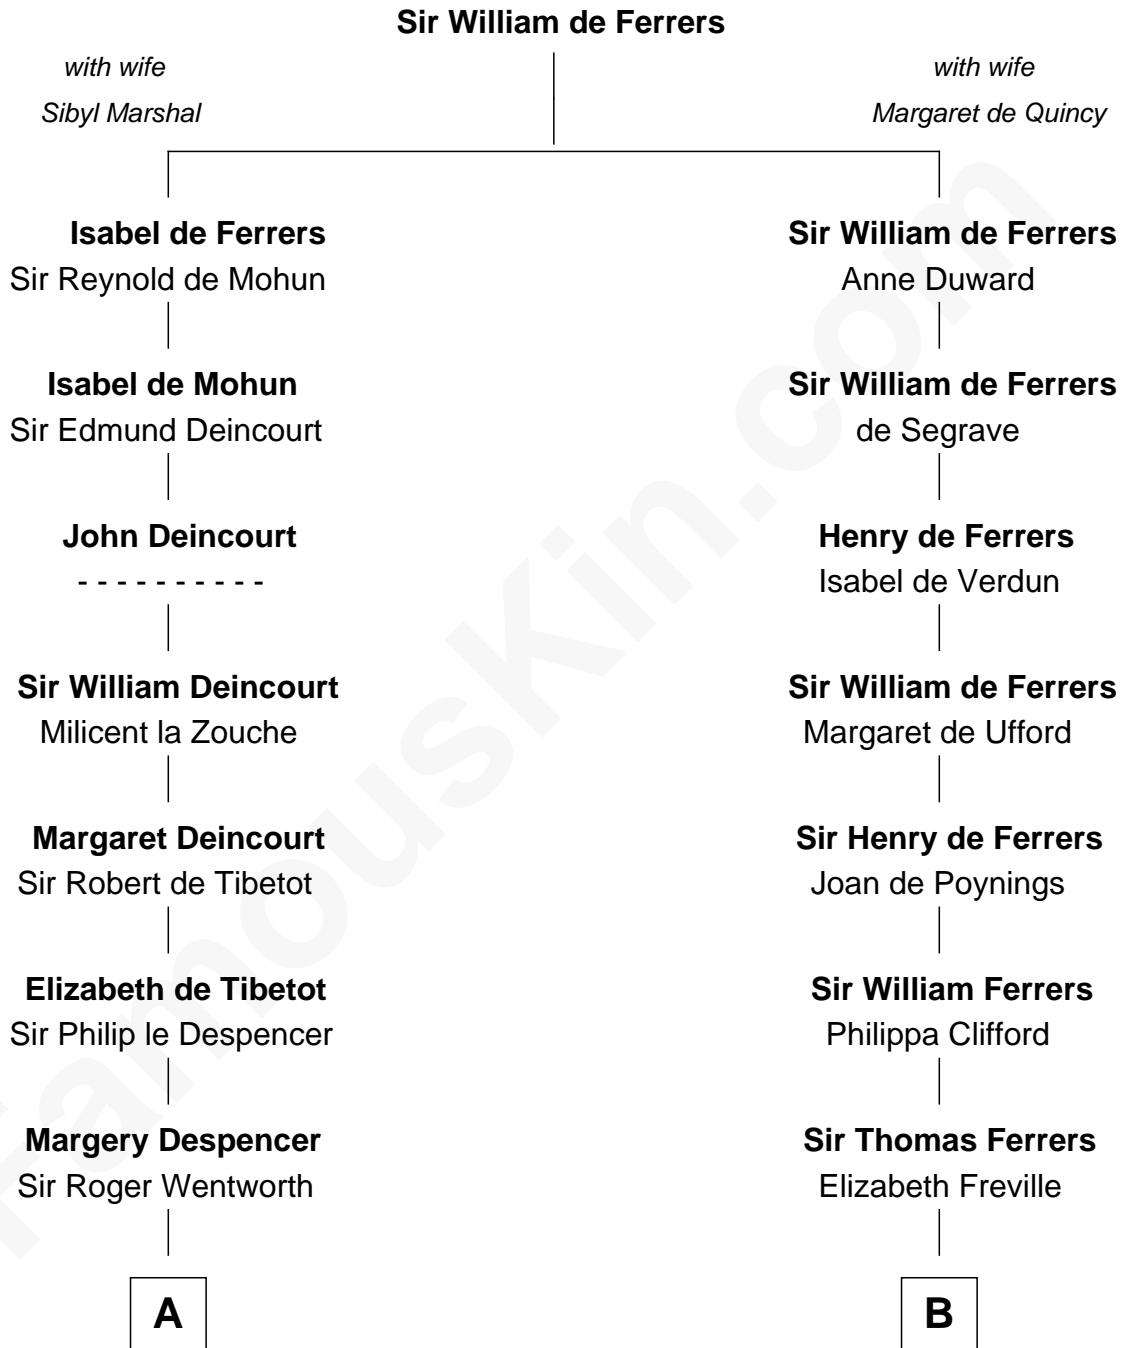

FamousKin.com Relationship Chart of

General Robert E. Lee

Confederate Army - U.S. Civil War

19th cousin 1 time removed of

Joseph Wharton

Founder of the Wharton School of Business

C

Mary Bland

Henry Lee

Col. Henry Lee

Lucy Grymes

Maj. Gen. Henry Lee

Anne Hill Carter

General Robert E. Lee

Confederate Army - U.S. Civil War

D