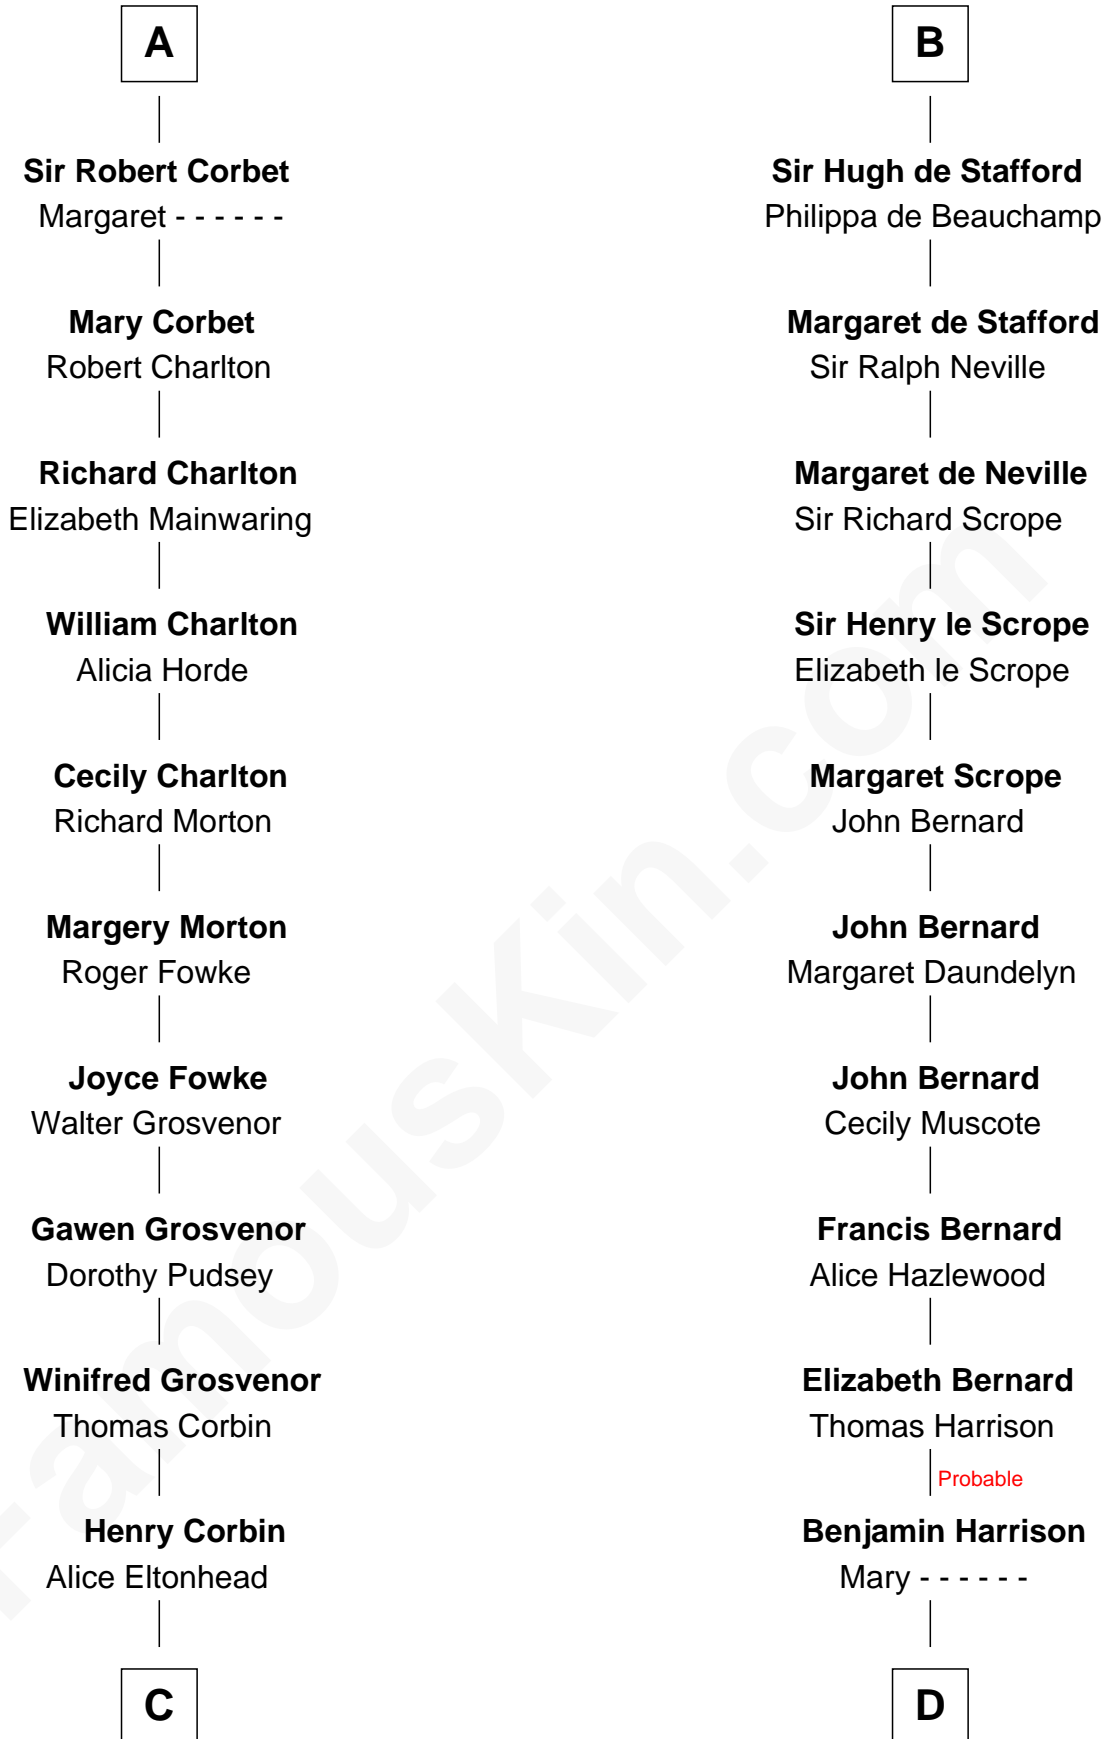

FamousKin.com Relationship Chart of

General Robert E. Lee

Confederate Army - U.S. Civil War

20th cousin 1 time removed of

Benjamin Harrison V

Signer of the Declaration of Independence

C

Laetitia Corbin

Richard Lee

Henry Lee

Mary Bland

Col. Henry Lee

Lucy Grymes

Maj. Gen. Henry Lee

Anne Hill Carter

General Robert E. Lee