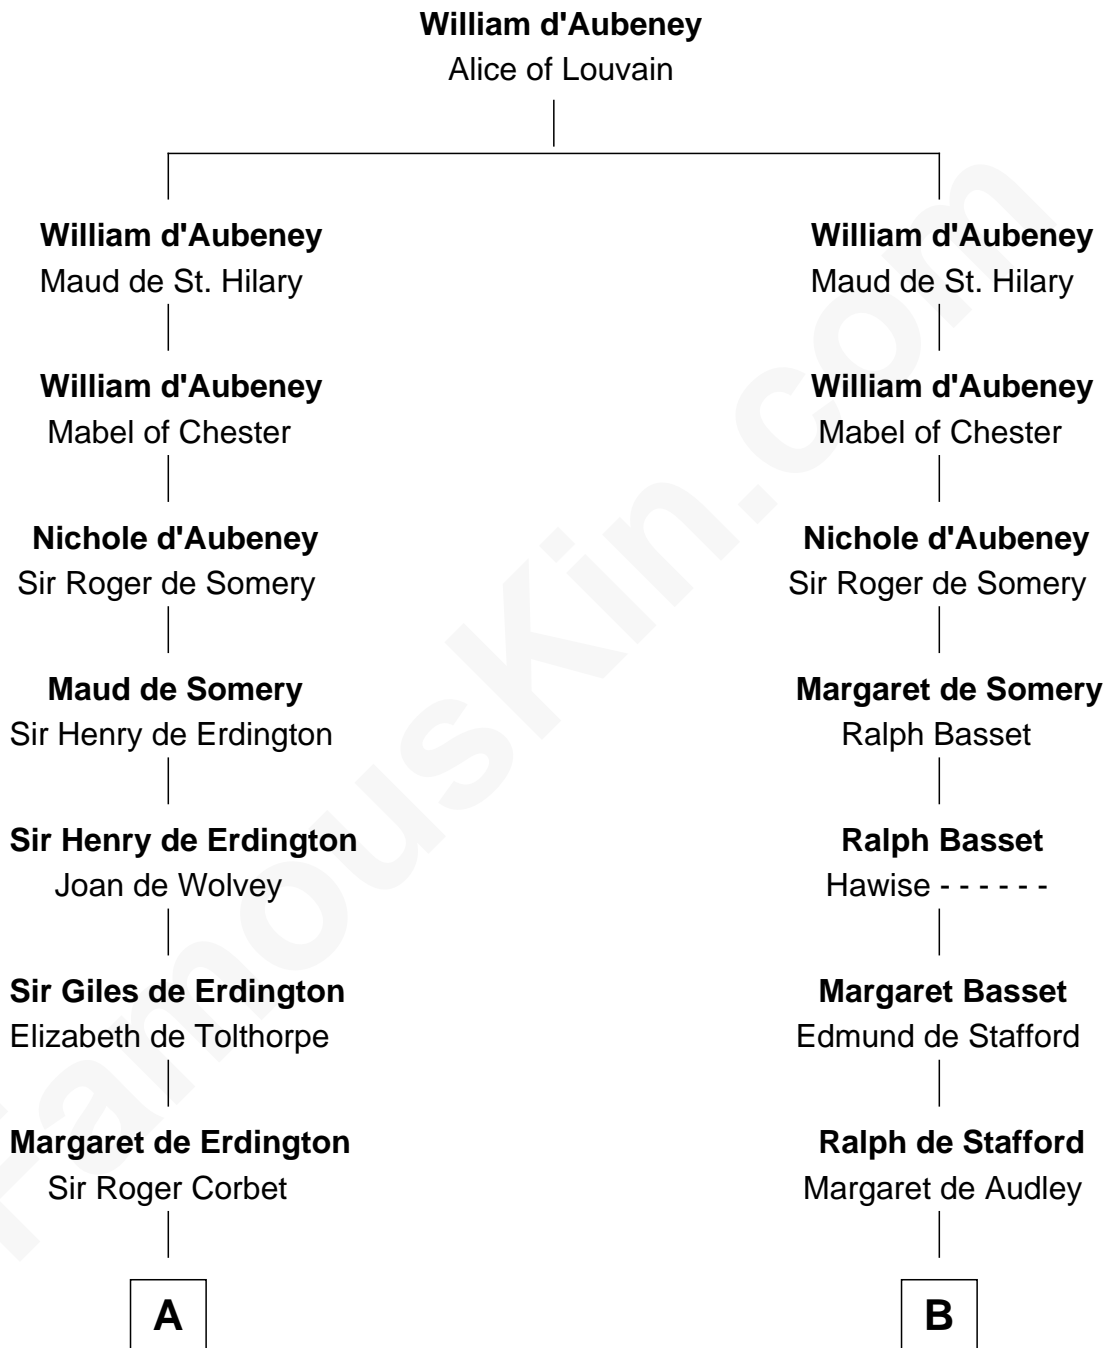

FamousKin.com Relationship Chart of

General Robert E. Lee

Confederate Army - U.S. Civil War

20th cousin 1 time removed of

Benjamin Harrison V

Signer of the Declaration of Independence

C

Laetitia Corbin

Richard Lee

Henry Lee

Mary Bland

Col. Henry Lee

Lucy Grymes

Maj. Gen. Henry Lee

Anne Hill Carter

General Robert E. Lee