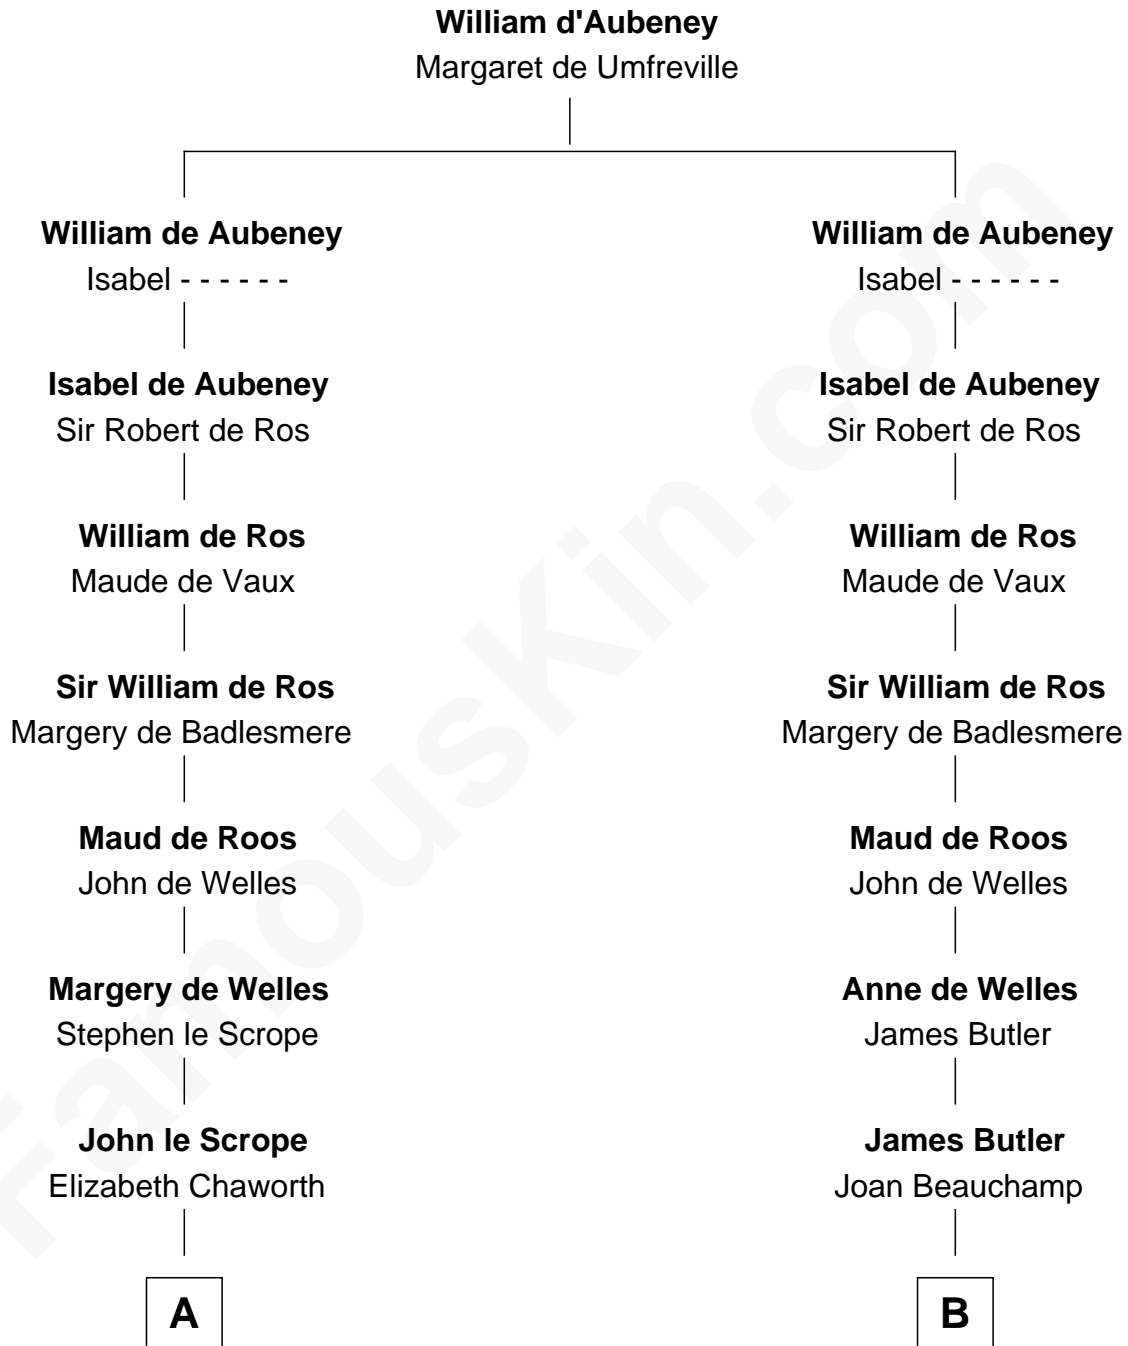

FamousKin.com Relationship Chart of

General Robert E. Lee

Confederate Army - U.S. Civil War

19th cousin 1 time removed of

Jay Gould

American Railroad "Robber Baron"

C

Anne Butler Moore

Charles Carter

Anne Hill Carter

Maj. Gen. Henry Lee

General Robert E. Lee

Confederate Army - U.S. Civil War

D

Eleazer Osborn

Sarah Burr

Anna Osborn

Abraham Gould

John Burr Gould

Mary More

Jay Gould

"Robber Baron"

FamousKin.com