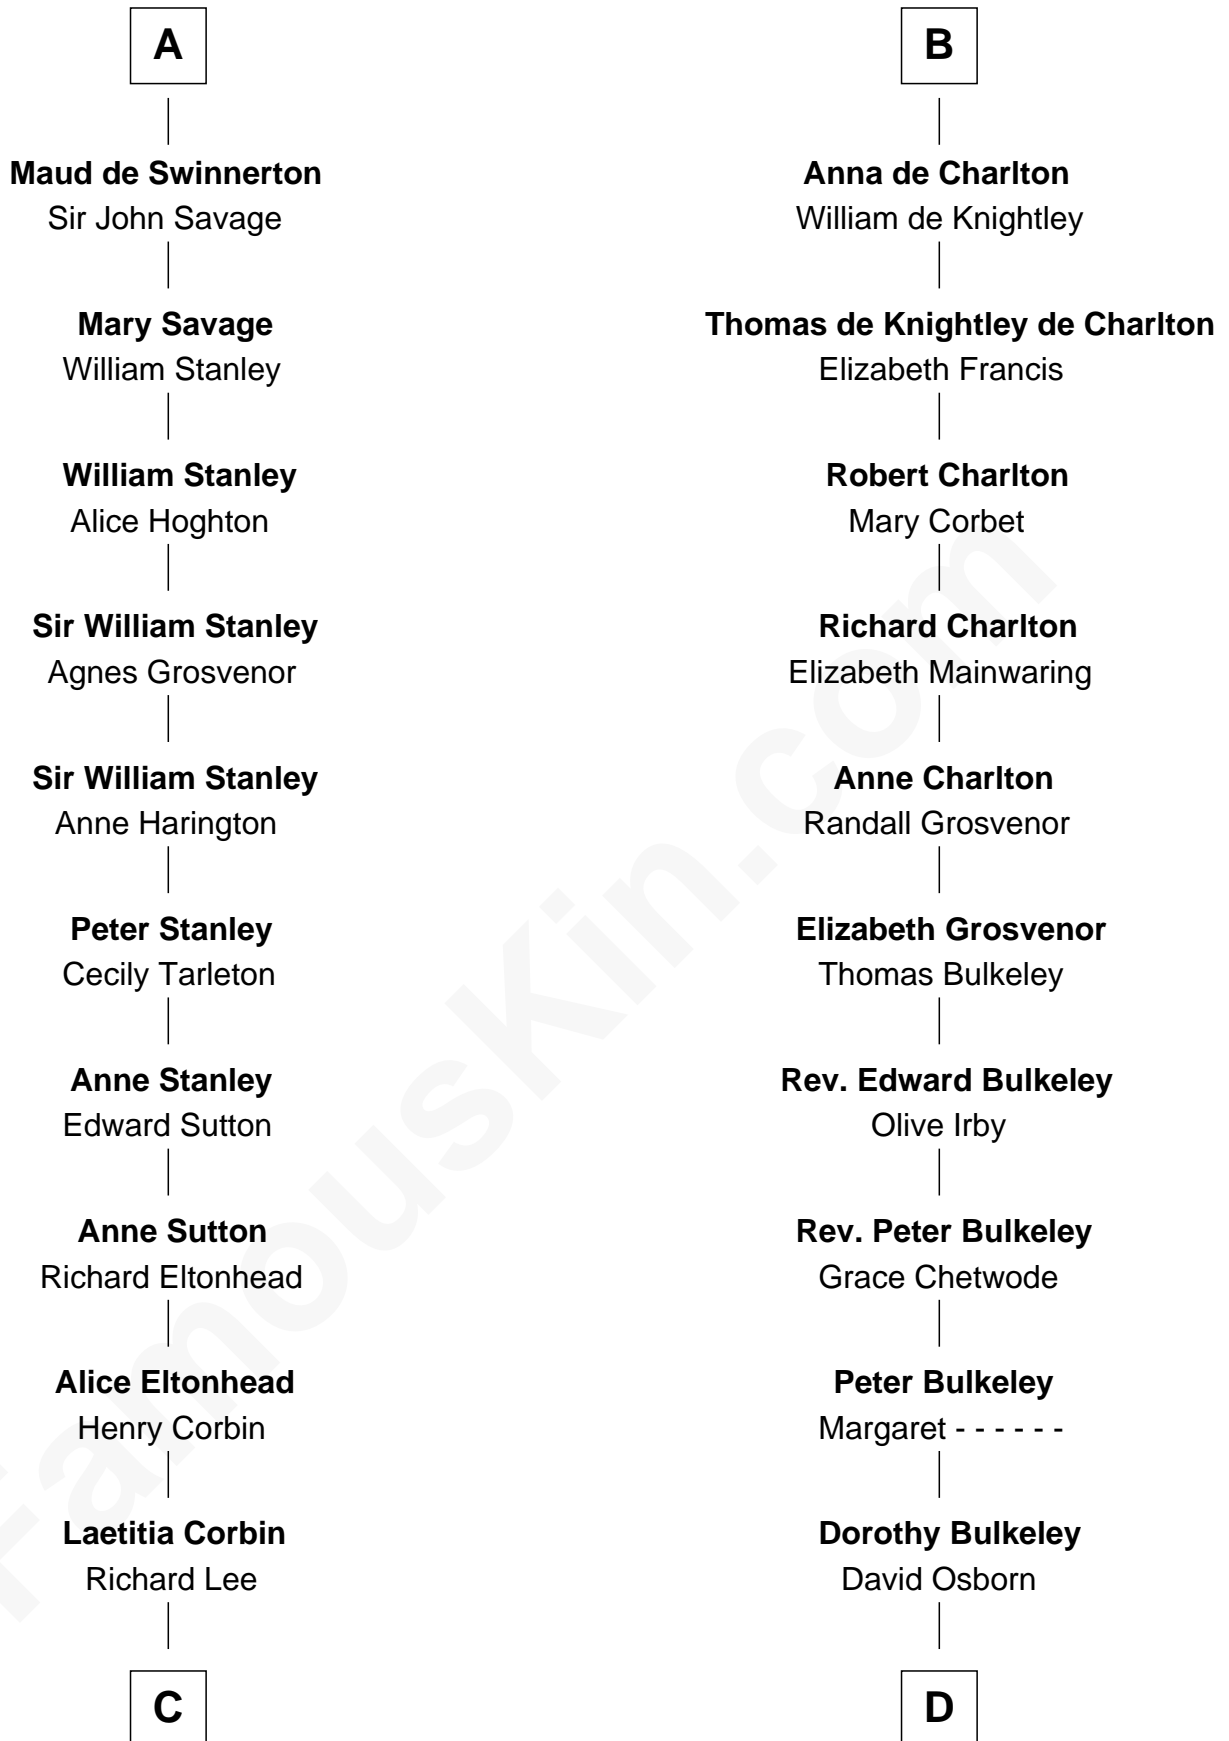

FamousKin.com Relationship Chart of

General Robert E. Lee

Confederate Army - U.S. Civil War

20th cousin 1 time removed of

Jay Gould

American Railroad "Robber Baron"

William FitzPatrick

Eleonore de Vitre

Anna Osborn
Abraham Gould

John Burr Gould
Mary More

Jay Gould
"Robber Baron"