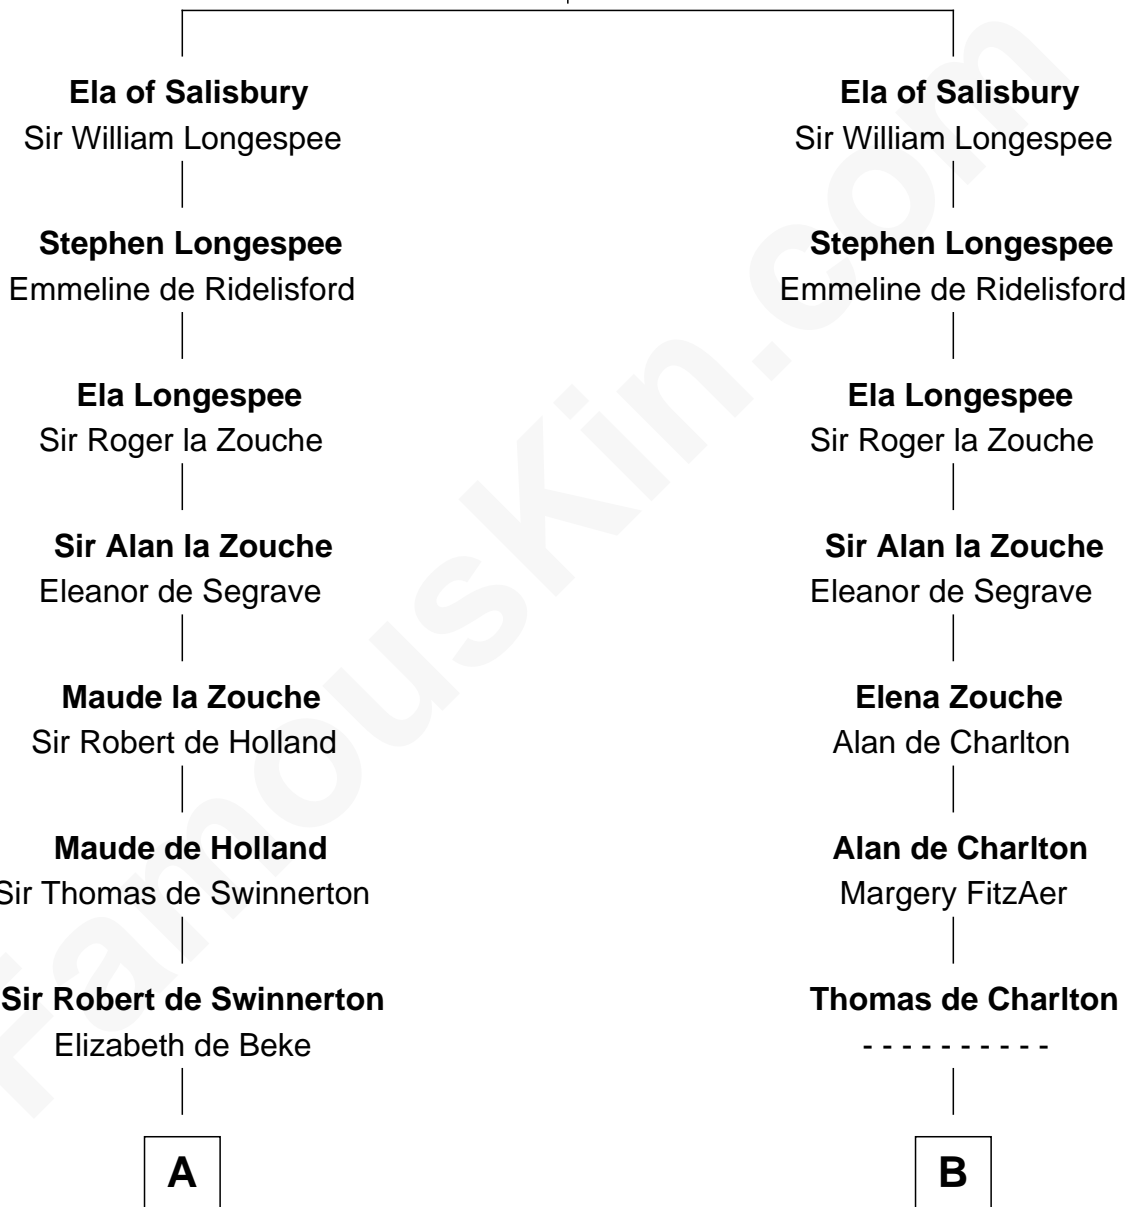

FamousKin.com Relationship Chart of

General Robert E. Lee

Confederate Army - U.S. Civil War

20th cousin 1 time removed of

Jay Gould

American Railroad "Robber Baron"

William FitzPatrick

Eleonore de Vitre

C

Henry Lee
Mary Bland

Col. Henry Lee
Lucy Grymes

Maj. Gen. Henry Lee
Anne Hill Carter

General Robert E. Lee
Confederate Army - U.S. Civil War

D

Eleazer Osborn
Hannah Bulkeley

Eleazer Osborn
Sarah Burr

Anna Osborn
Abraham Gould

John Burr Gould
Mary More

Jay Gould
"Robber Baron"