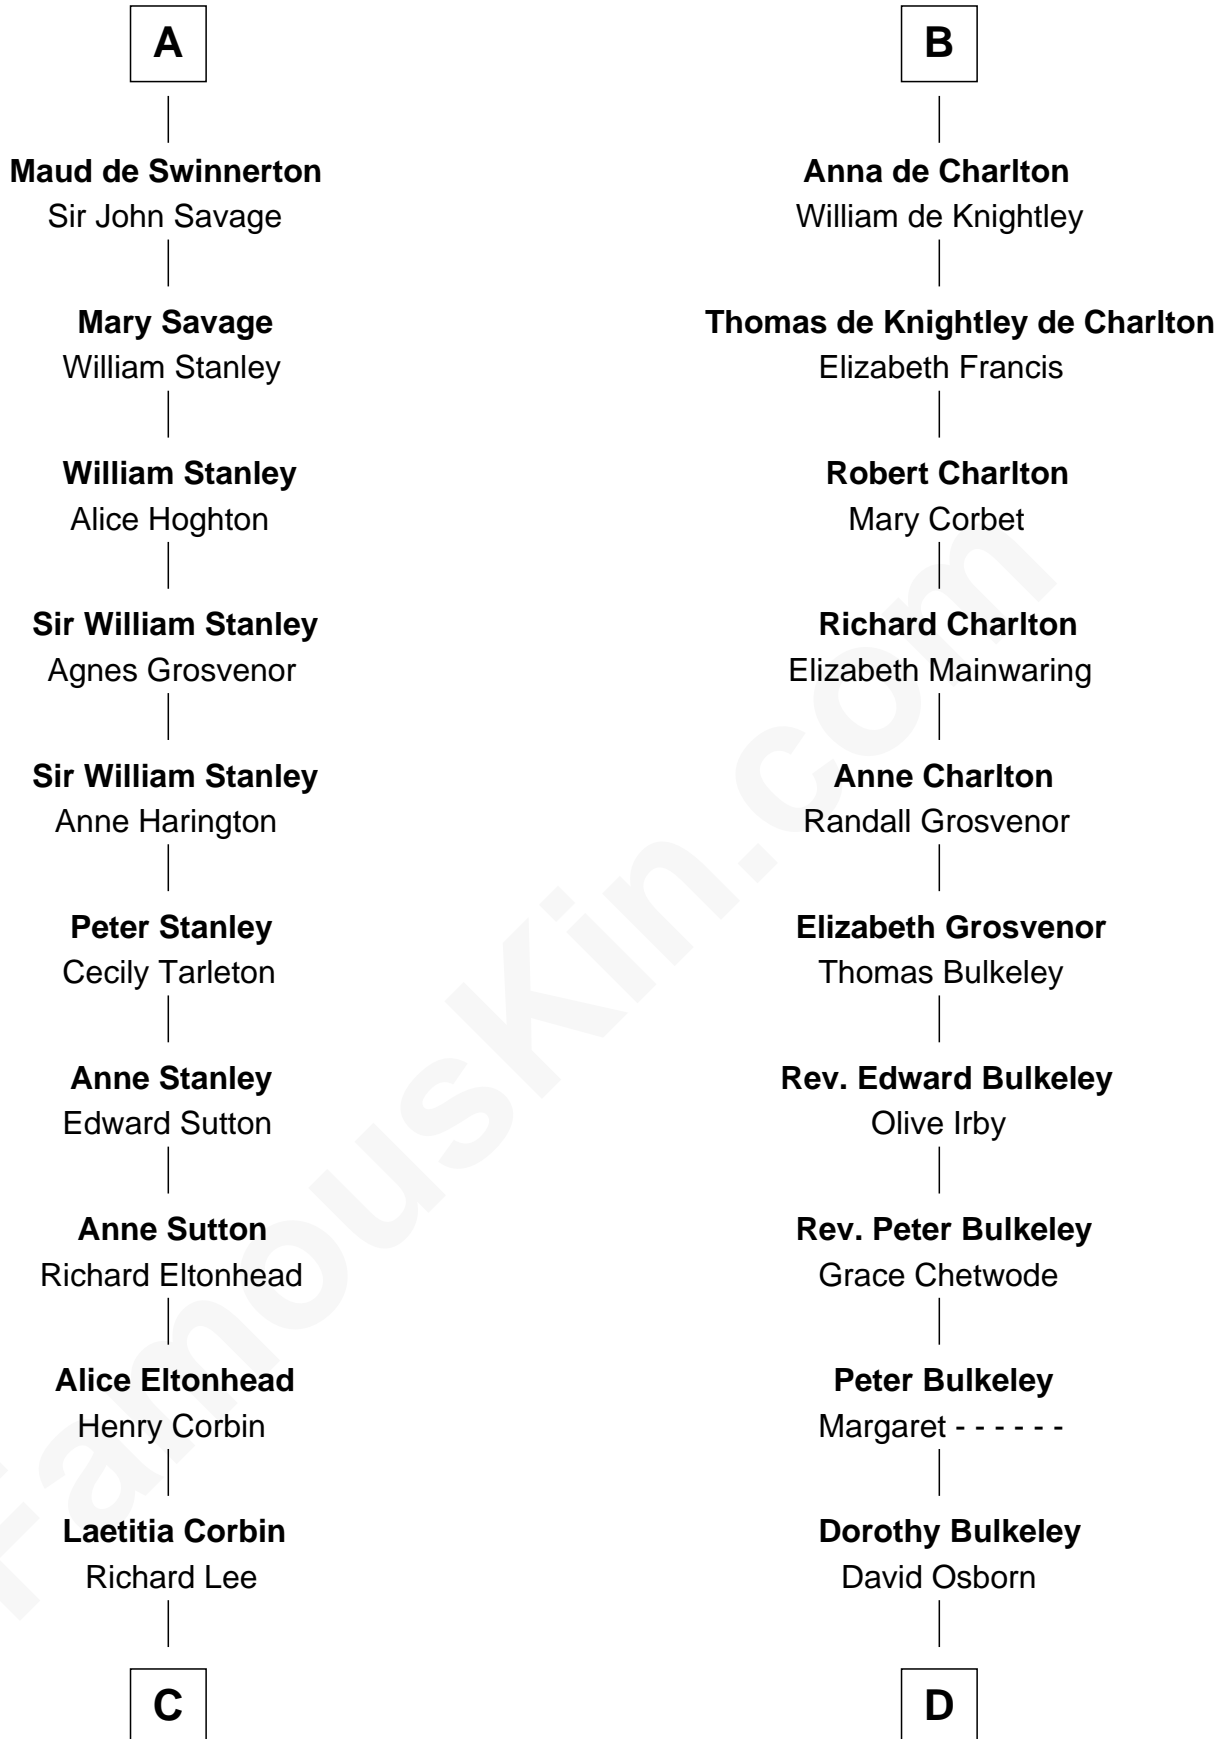

FamousKin.com Relationship Chart of

General Robert E. Lee

Confederate Army - U.S. Civil War

20th cousin 1 time removed of

Jay Gould

American Railroad "Robber Baron"

Henry Biset

C

Henry Lee
Mary Bland

Col. Henry Lee
Lucy Grymes

Maj. Gen. Henry Lee
Anne Hill Carter

General Robert E. Lee
Confederate Army - U.S. Civil War

D

Eleazer Osborn
Hannah Bulkeley

Eleazer Osborn
Sarah Burr

Anna Osborn
Abraham Gould

John Burr Gould
Mary More

Jay Gould
"Robber Baron"