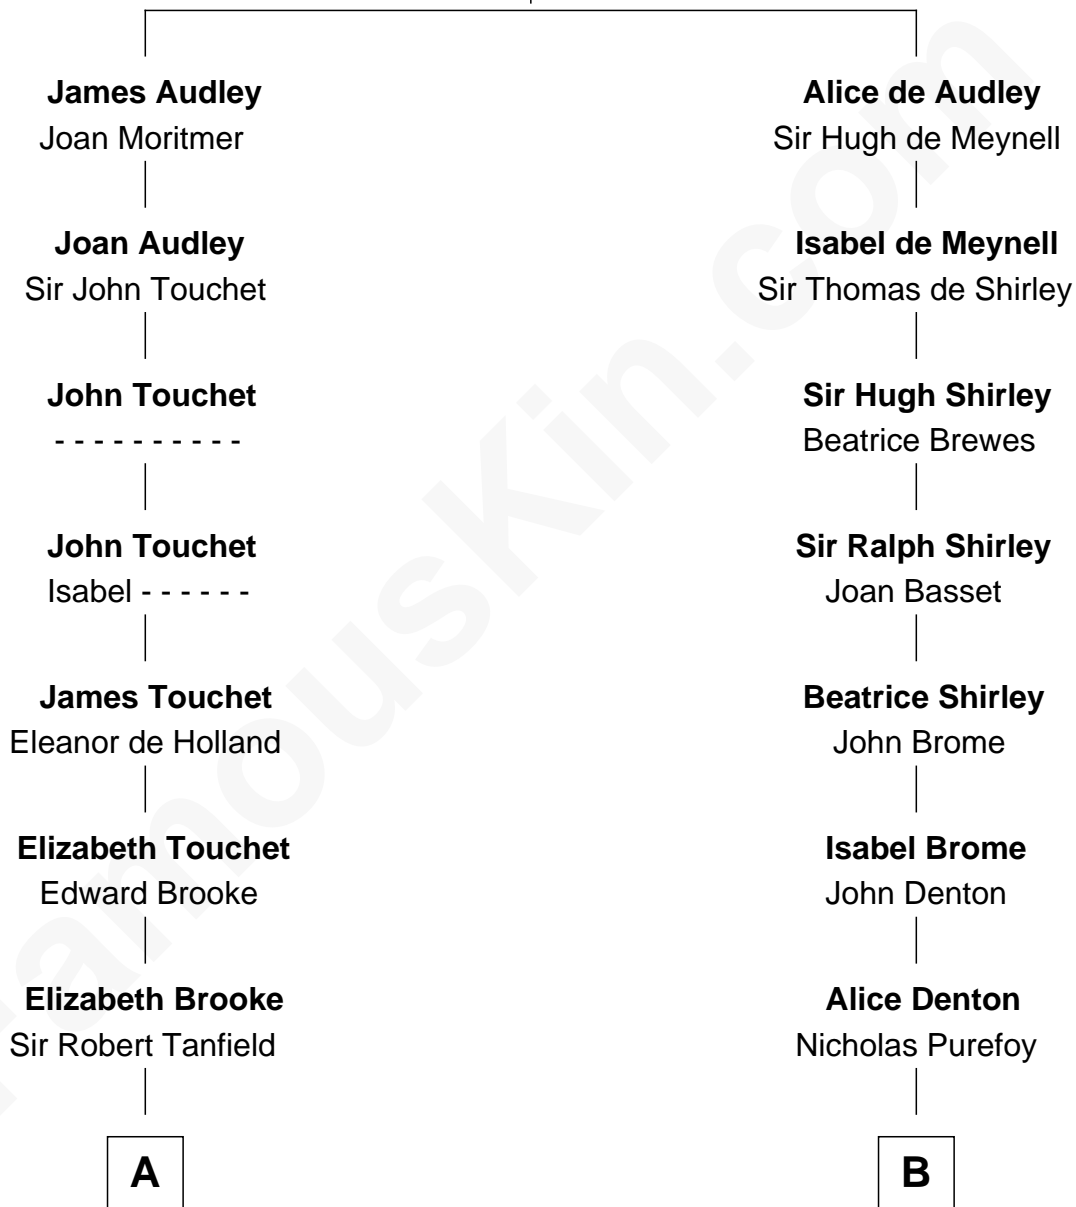

# FamousKin.com Relationship Chart of

**General Robert E. Lee**

*Confederate Army - U.S. Civil War*

18th cousin 1 time removed of

**William Marsh Rice**

*Founder of Rice University*

**Sir Nicholas Audley**

Joan Martin

**C**

**Col. Henry Lee**

Lucy Grymes

**Maj. Gen. Henry Lee**

Anne Hill Carter

**General Robert E. Lee**

*Confederate Army - U.S. Civil War*

**D**

**David Rice**

Patty Hall

**William Marsh Rice**

*Founder of Rice University*

FamousKin.com