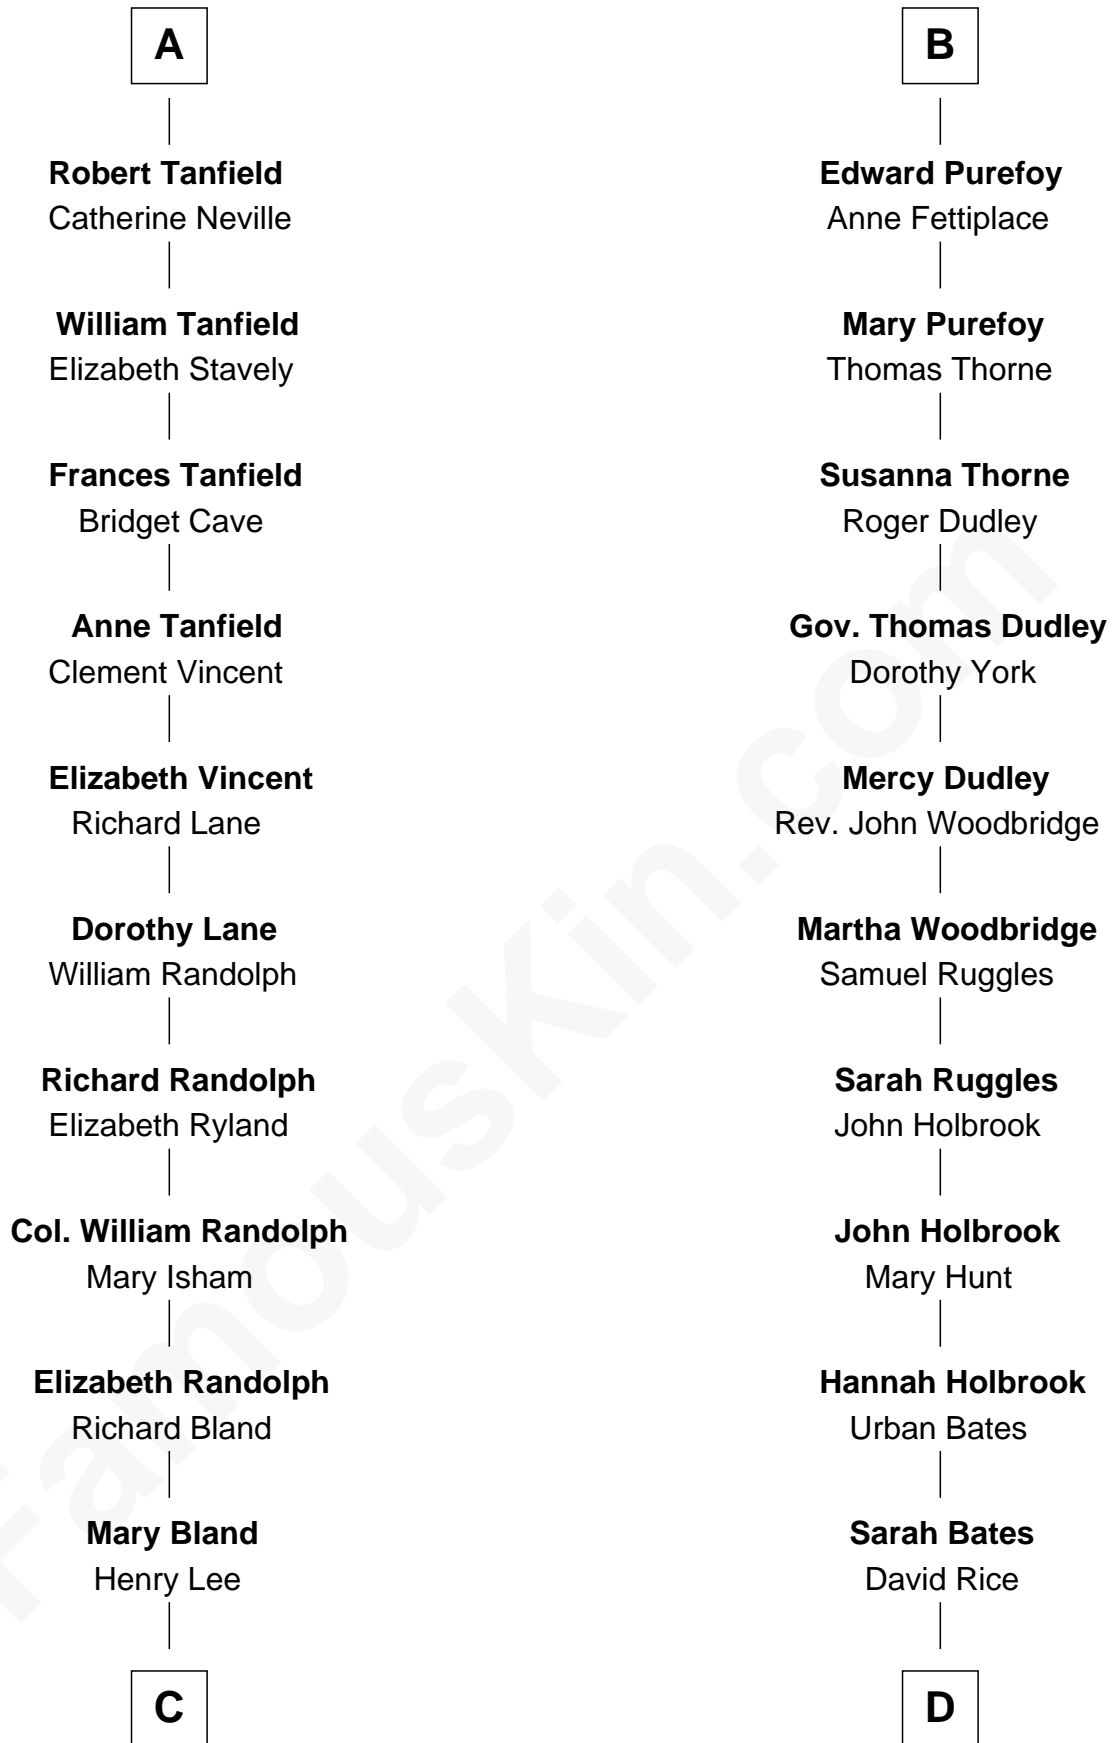

# FamousKin.com Relationship Chart of

**General Robert E. Lee**

*Confederate Army - U.S. Civil War*

18th cousin 1 time removed of

**William Marsh Rice**

*Founder of Rice University*

**Sir Nicholas Audley**

Joan Martin

**C**

**Col. Henry Lee**

Lucy Grymes

**Maj. Gen. Henry Lee**

Anne Hill Carter

**General Robert E. Lee**

*Confederate Army - U.S. Civil War*

**D**

**David Rice**

Patty Hall

**William Marsh Rice**

*Founder of Rice University*

FamousKin.com