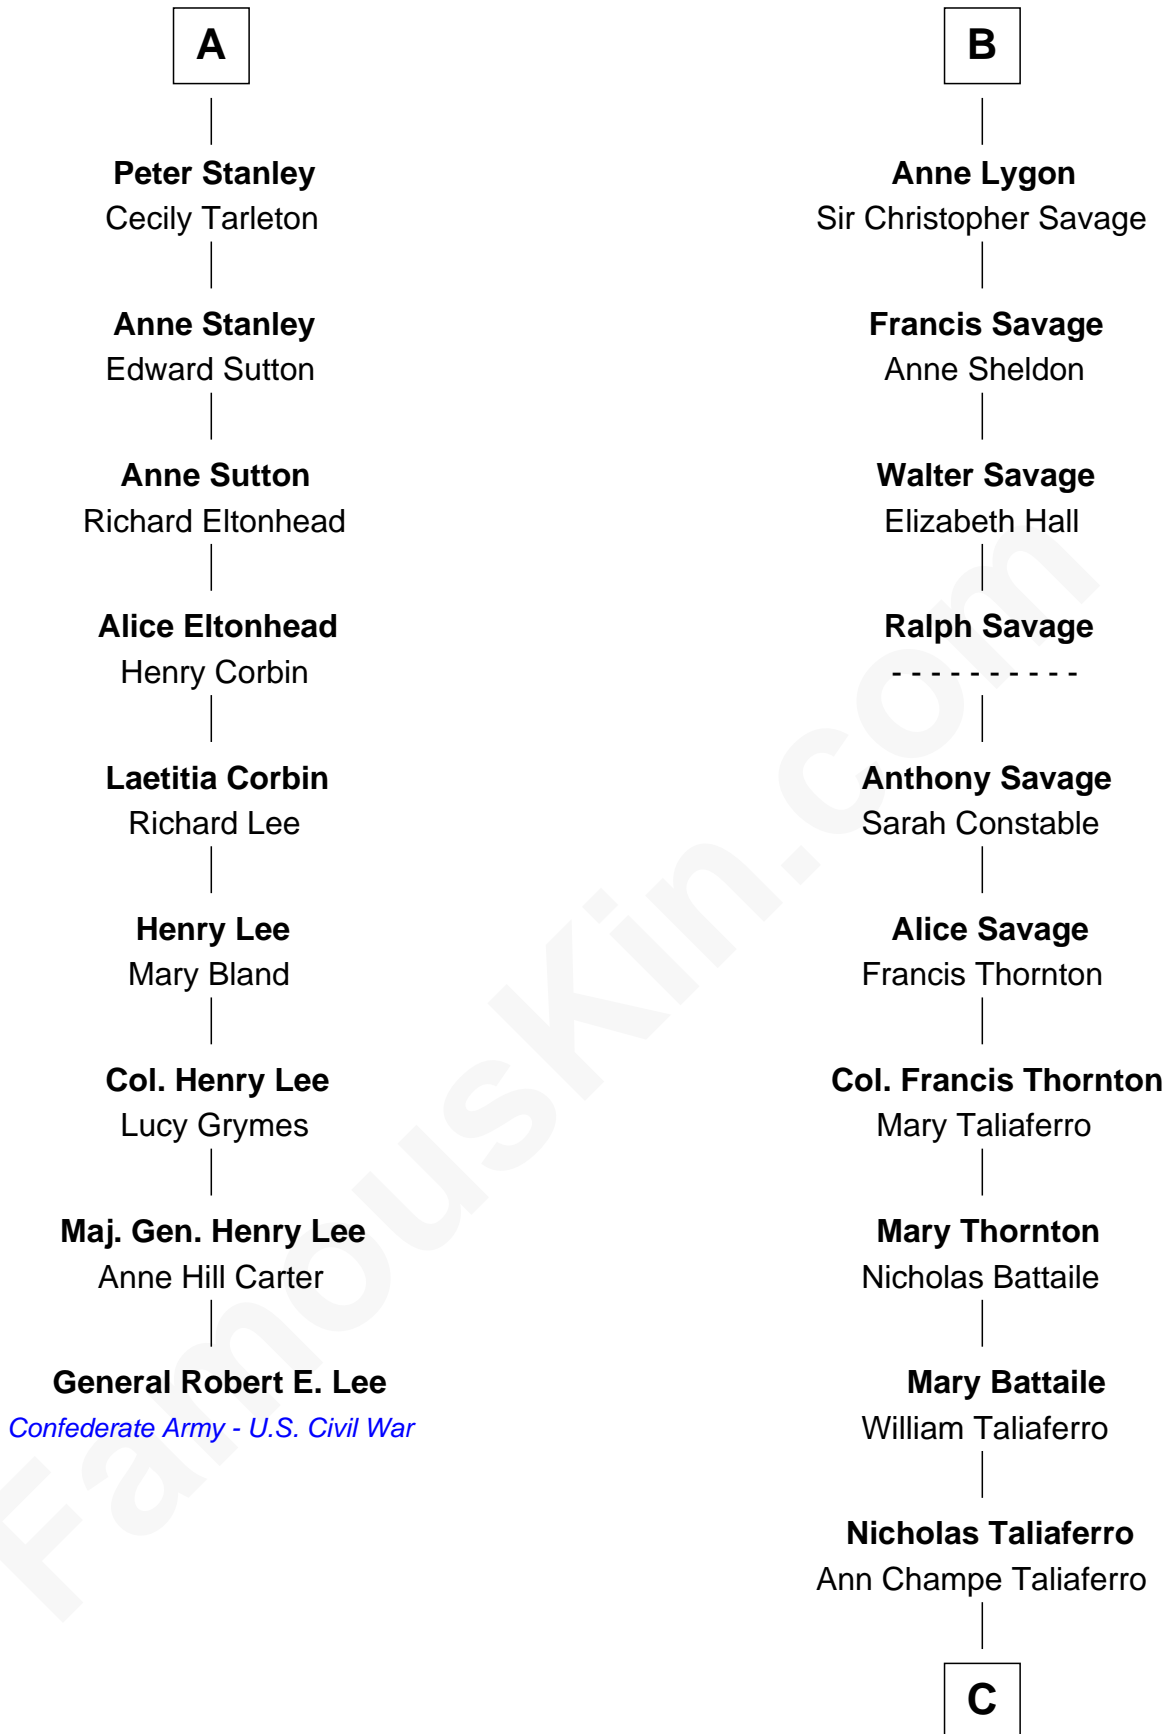

FamousKin.com Relationship Chart of

General Robert E. Lee

Confederate Army - U.S. Civil War

15th cousin 5 times removed of

General George C. Marshall

Author of "The Marshall Plan"

Ralph de Stafford

with wife
Katherine de Hastang

Margaret Despencer

Maud de Swinnerton

Sir John Savage

Sir Edmund Ferrers

Ellen Roche

Mary Savage

William Stanley

Margaret Ferrers

Sir Richard Lygon

Sir William Stanley

Anne Harington

Sir Richard Lygon

Margaret Greville

A

B

C

Matilda Battaile Taliaferro

Martin Marshall

William Champe Marshall

Susan Myers

George Catlett Marshall

Laura Emily Bradford

General George C. Marshall

U.S. Army - World War II