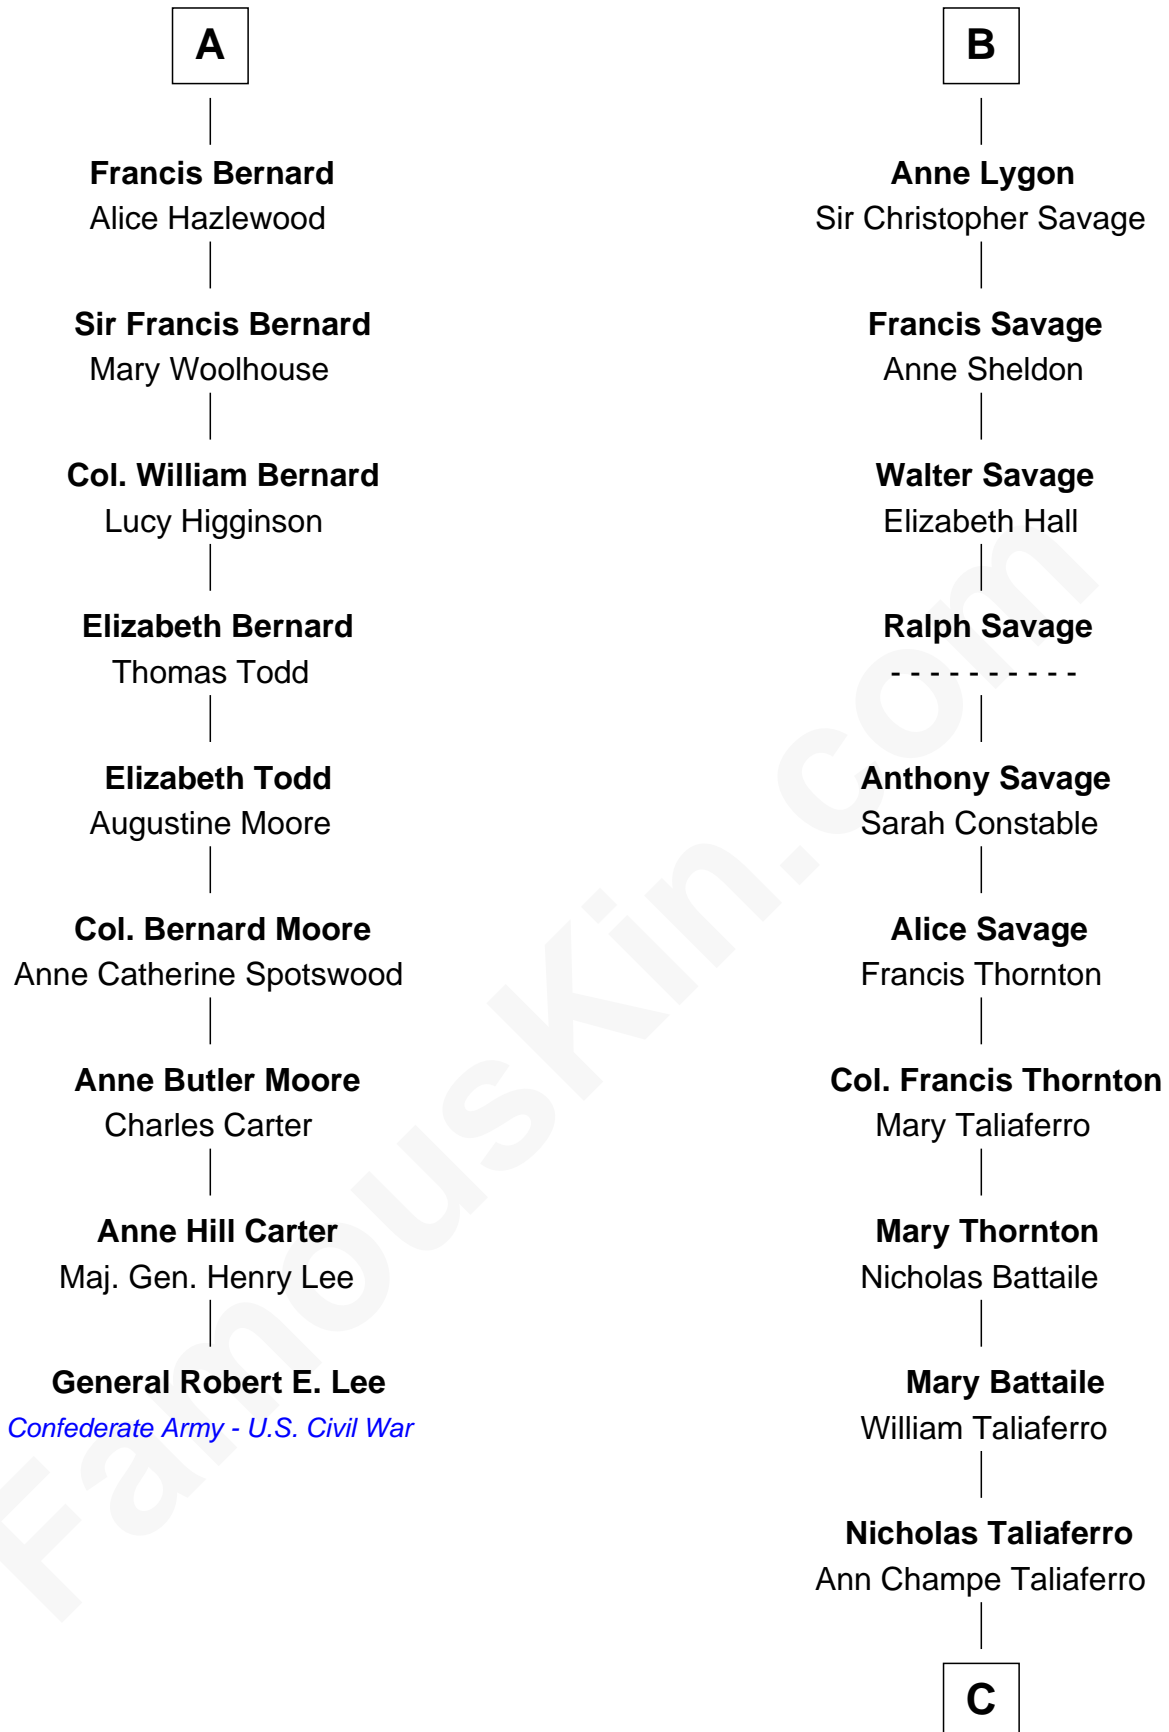

FamousKin.com Relationship Chart of

General Robert E. Lee

Confederate Army - U.S. Civil War

15th cousin 5 times removed of

General George C. Marshall

Author of "The Marshall Plan"

Margaret de Audley

Ralph de Stafford

C

Matilda Battaile Taliaferro

Martin Marshall

William Champe Marshall

Susan Myers

George Catlett Marshall

Laura Emily Bradford

General George C. Marshall