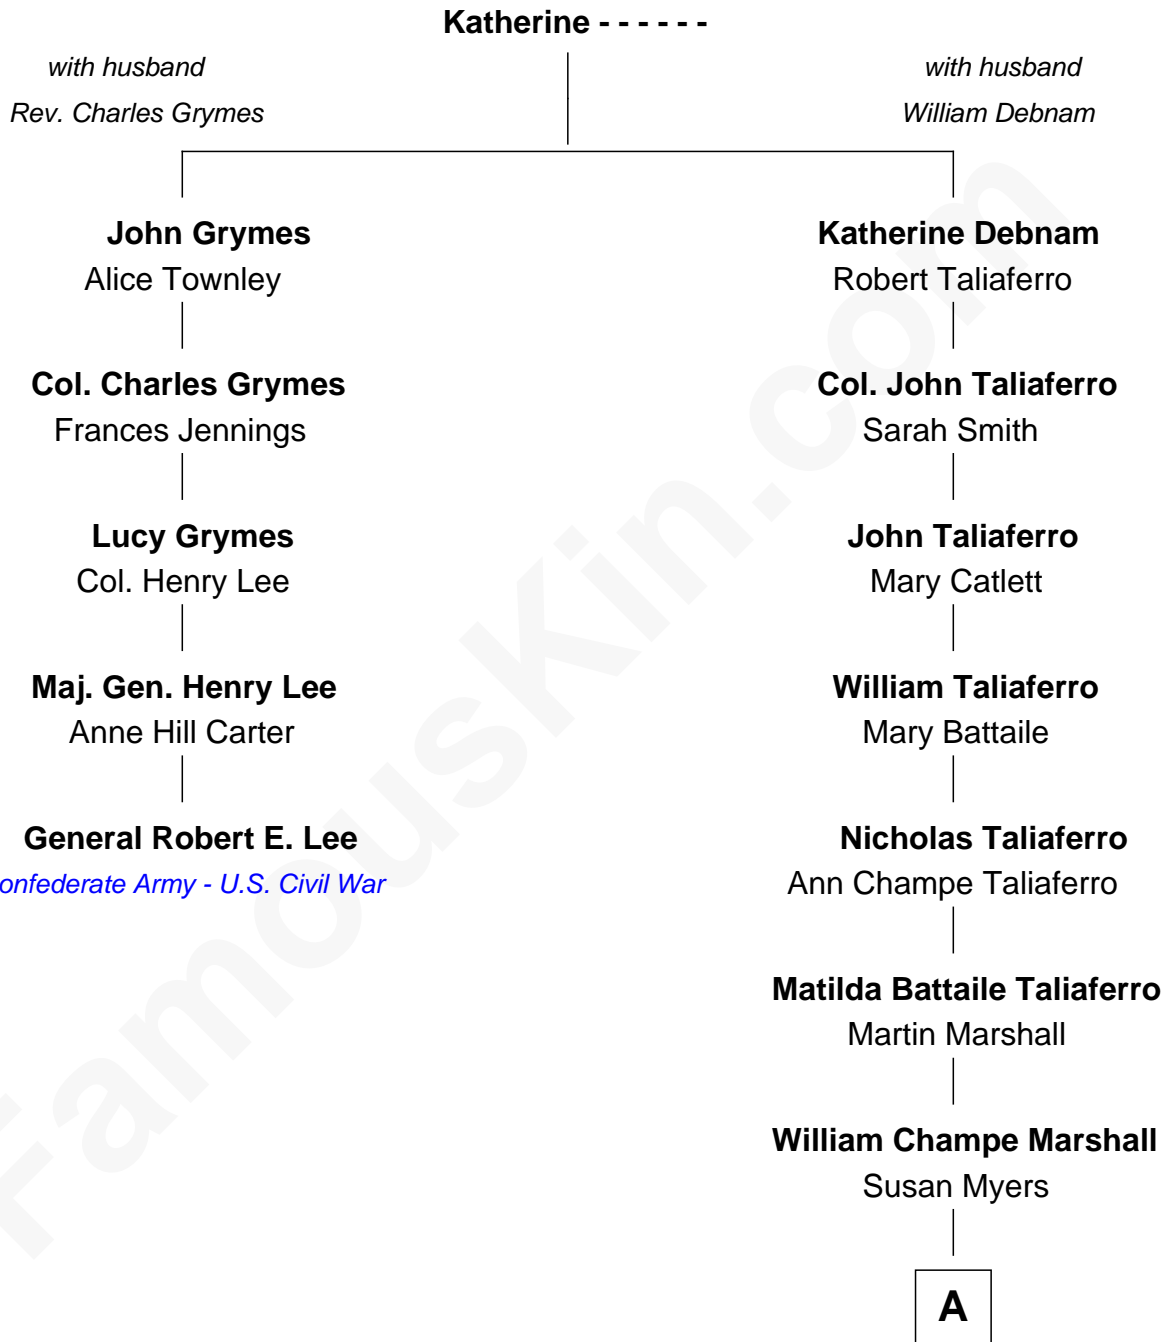

FamousKin.com Relationship Chart of

General Robert E. Lee

Confederate Army - U.S. Civil War

4th cousin 4 times removed of

General George C. Marshall

Author of "The Marshall Plan"

A

George Catlett Marshall

Laura Emily Bradford

General George C. Marshall

U.S. Army - World War II

FamousKin.com