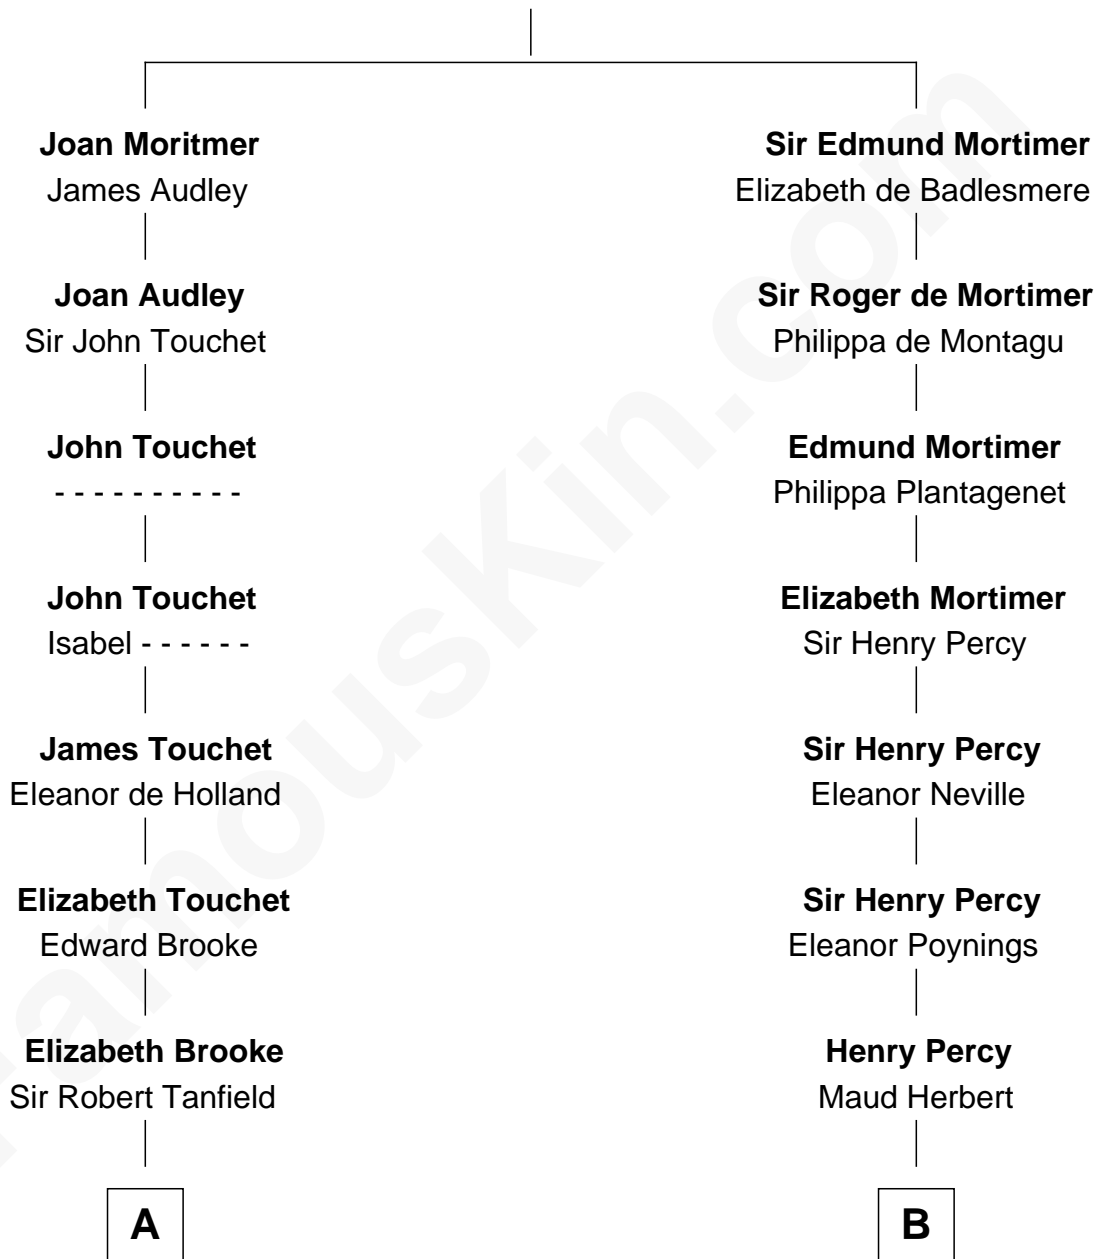

FamousKin.com Relationship Chart of

General Robert E. Lee

Confederate Army - U.S. Civil War

19th cousin 2 times removed of

Harry F. Byrd

50th Governor of Virginia

Roger de Mortimer

Joan de Geneville

C

Col. Henry Lee

Lucy Grymes

Maj. Gen. Henry Lee

Anne Hill Carter

General Robert E. Lee

Confederate Army - U.S. Civil War

D

Thomas Taylor Byrd

Mary Armistead

Richard Evelyn Byrd

Anne Harrison

Col. William Byrd

Jane Meriwether Rivers

Richard Evelyn Byrd

Eleanor Bolling Flood