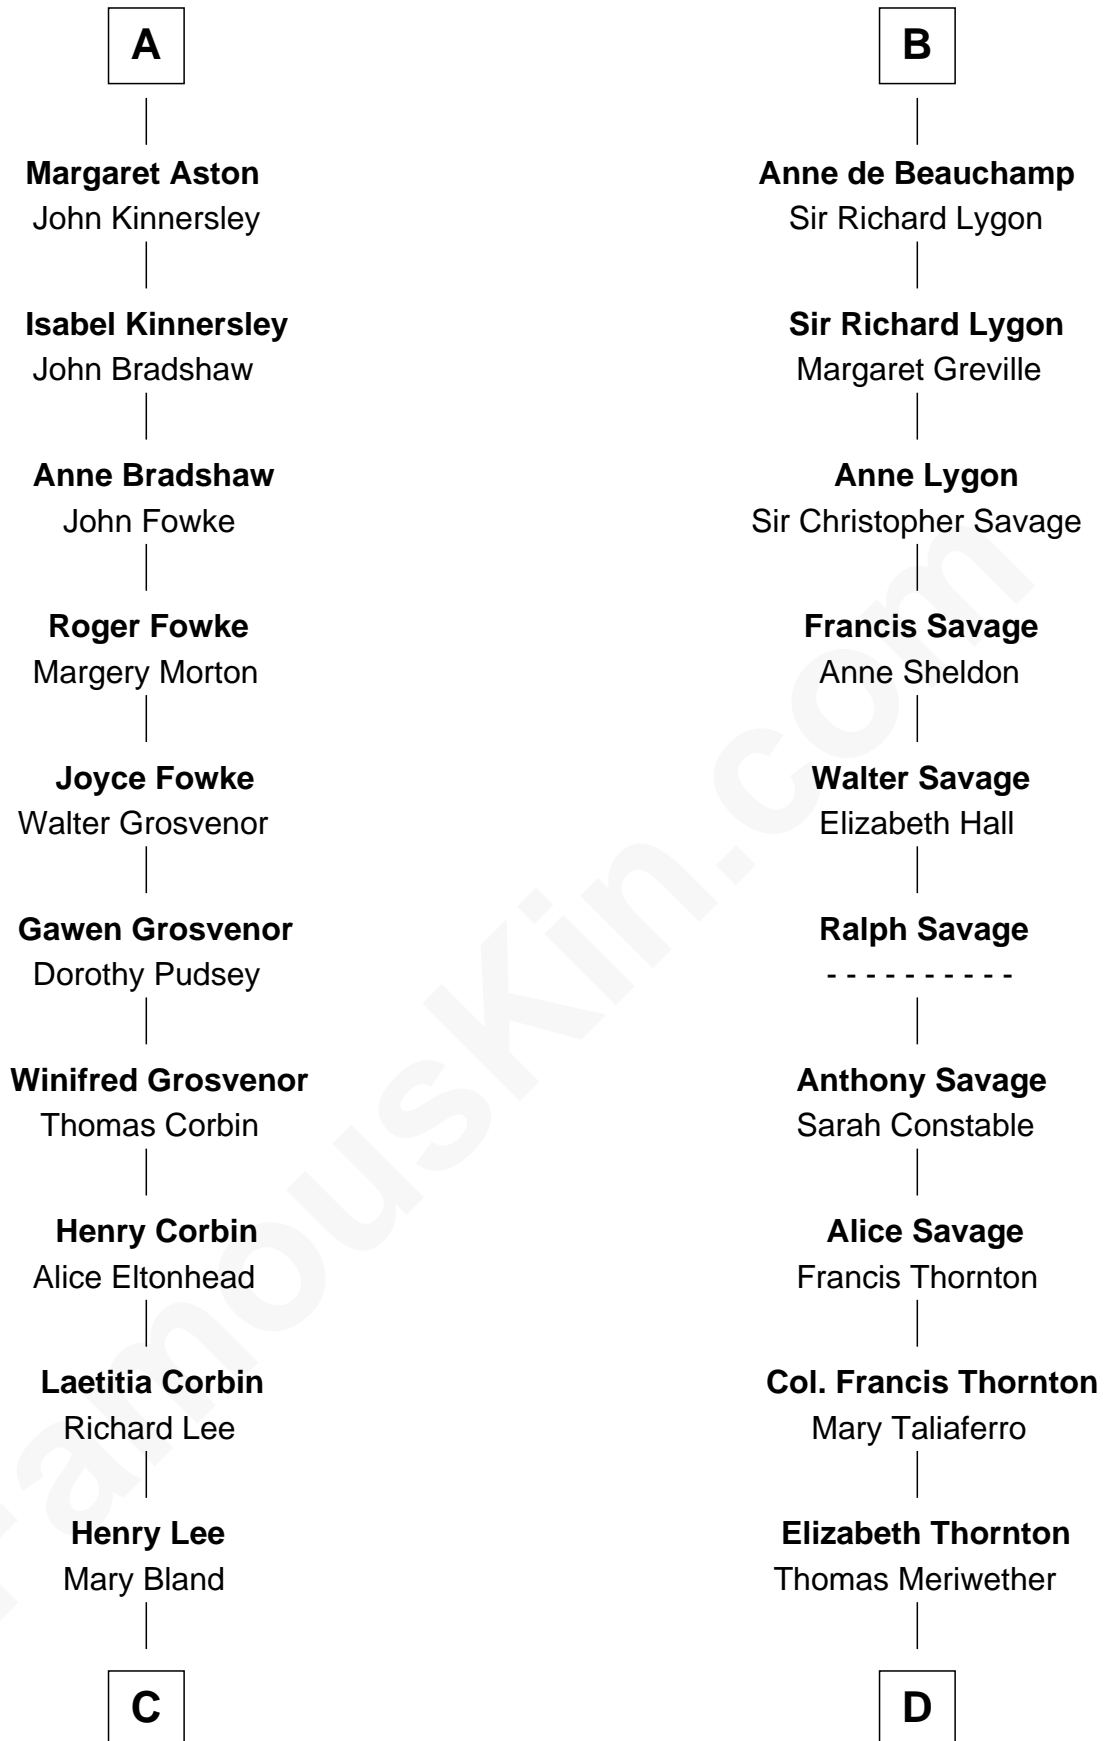

FamousKin.com Relationship Chart of

General Robert E. Lee

Confederate Army - U.S. Civil War

18th cousin 1 time removed of

Meriwether Lewis

Lewis and Clark Expedition

C

Col. Henry Lee

Lucy Grymes

Maj. Gen. Henry Lee

Anne Hill Carter

General Robert E. Lee

Confederate Army - U.S. Civil War

D

Lucy Meriwether

William Lewis

Meriwether Lewis

Lewis and Clark Expedition

FamousKin.com