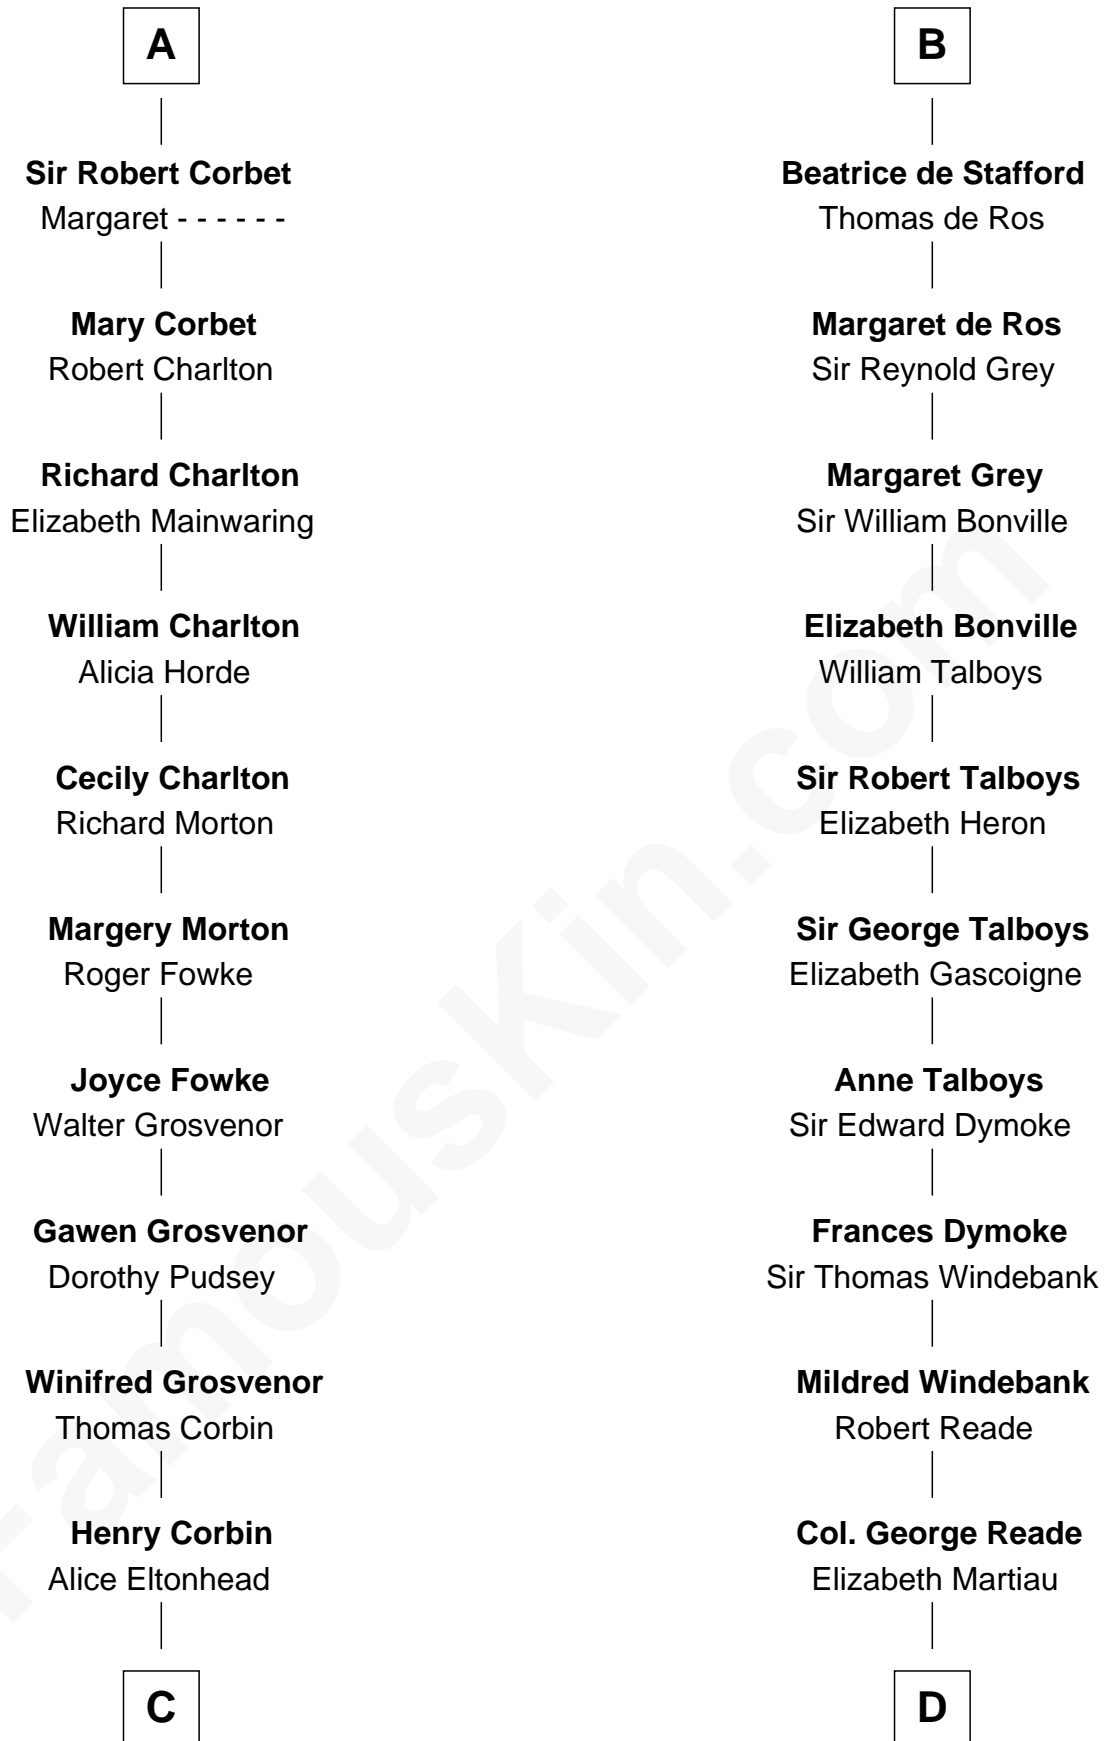

FamousKin.com

Relationship Chart of

General Robert E. Lee

Confederate Army - U.S. Civil War

21st cousin of

Meriwether Lewis

Lewis and Clark Expedition

Ralph Paynell

Col. Robert Lewis

Jane Meriwether

William Lewis

Lucy Meriwether

Meriwether Lewis

Lewis and Clark Expedition