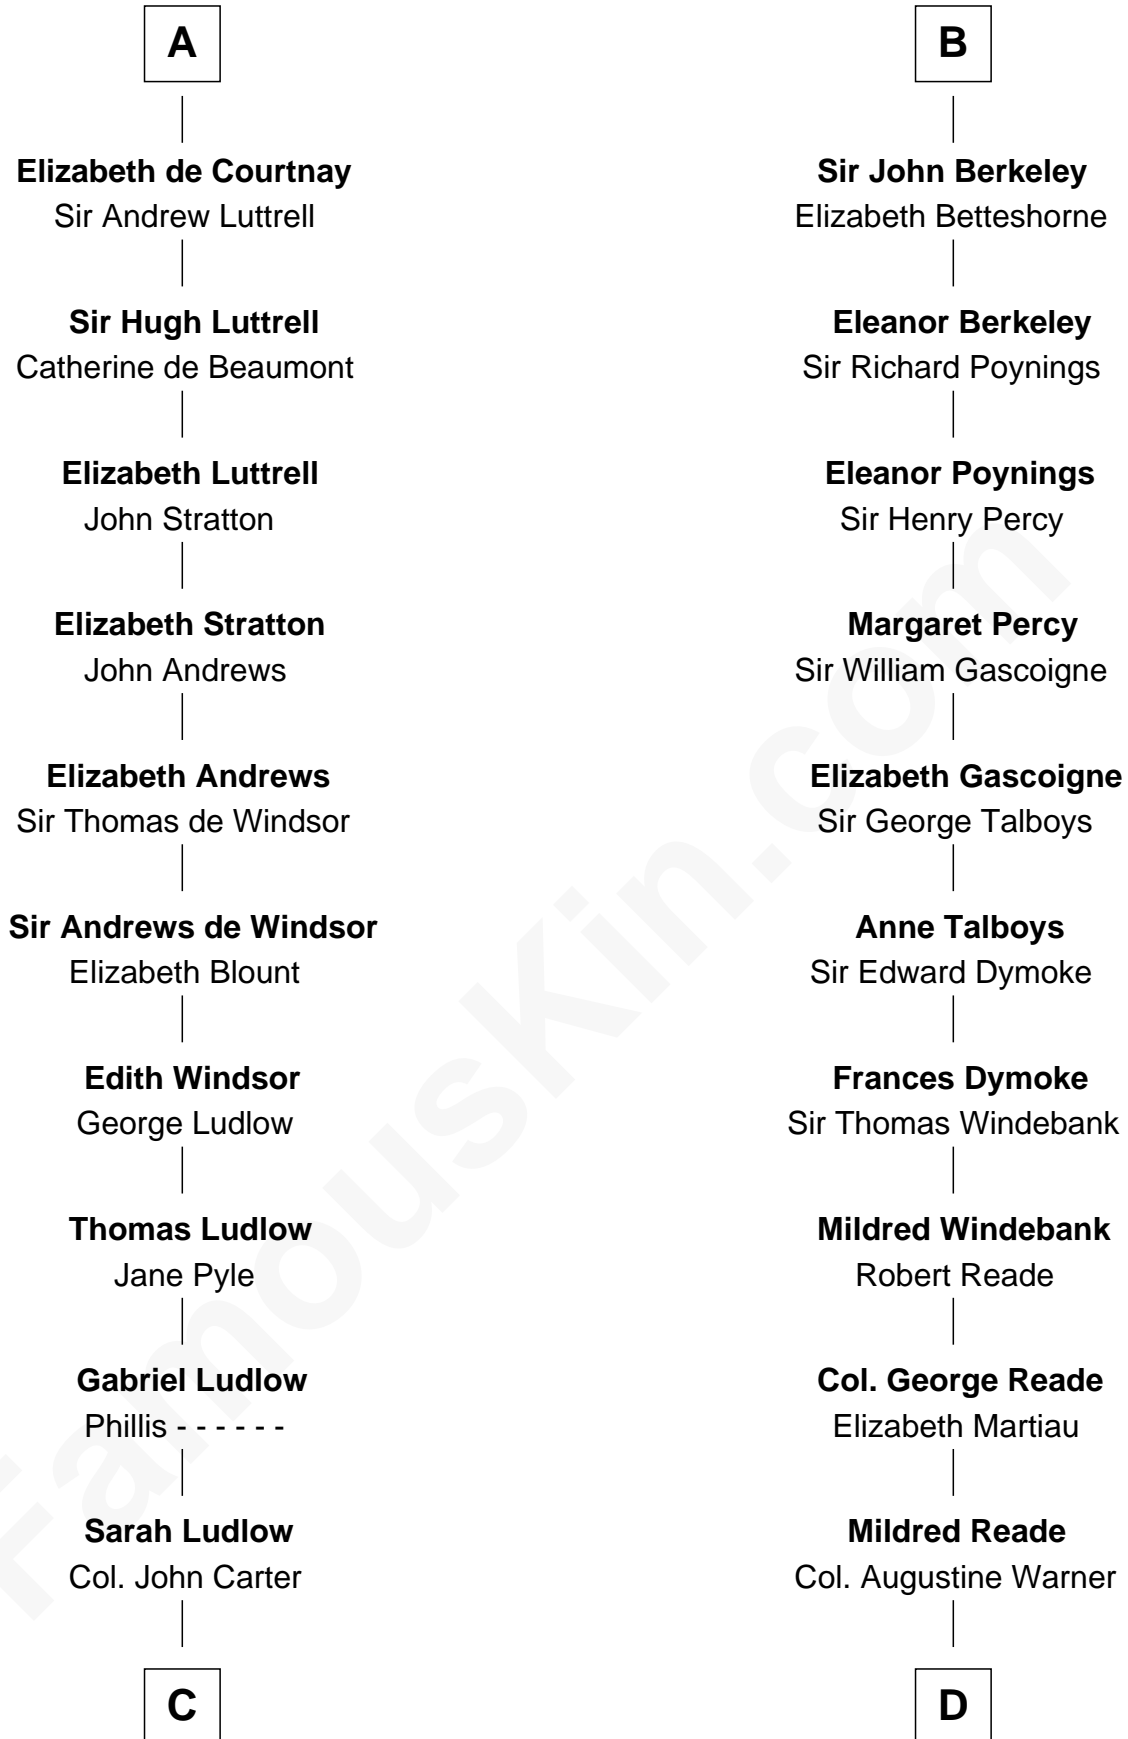

# FamousKin.com Relationship Chart of

**General Robert E. Lee**

*Confederate Army - U.S. Civil War*

20th cousin 1 time removed of

**Meriwether Lewis**

*Lewis and Clark Expedition*

**Saher I de Quincy**

Maud de St. Liz

**C**

**Col. Robert Carter**

Judith Armistead

**John Carter**

Elizabeth Hill

**Charles Carter**

Anne Butler Moore

**Anne Hill Carter**

**William Lewis**

Lucy Meriwether

**Meriwether Lewis**

*Lewis and Clark Expedition*