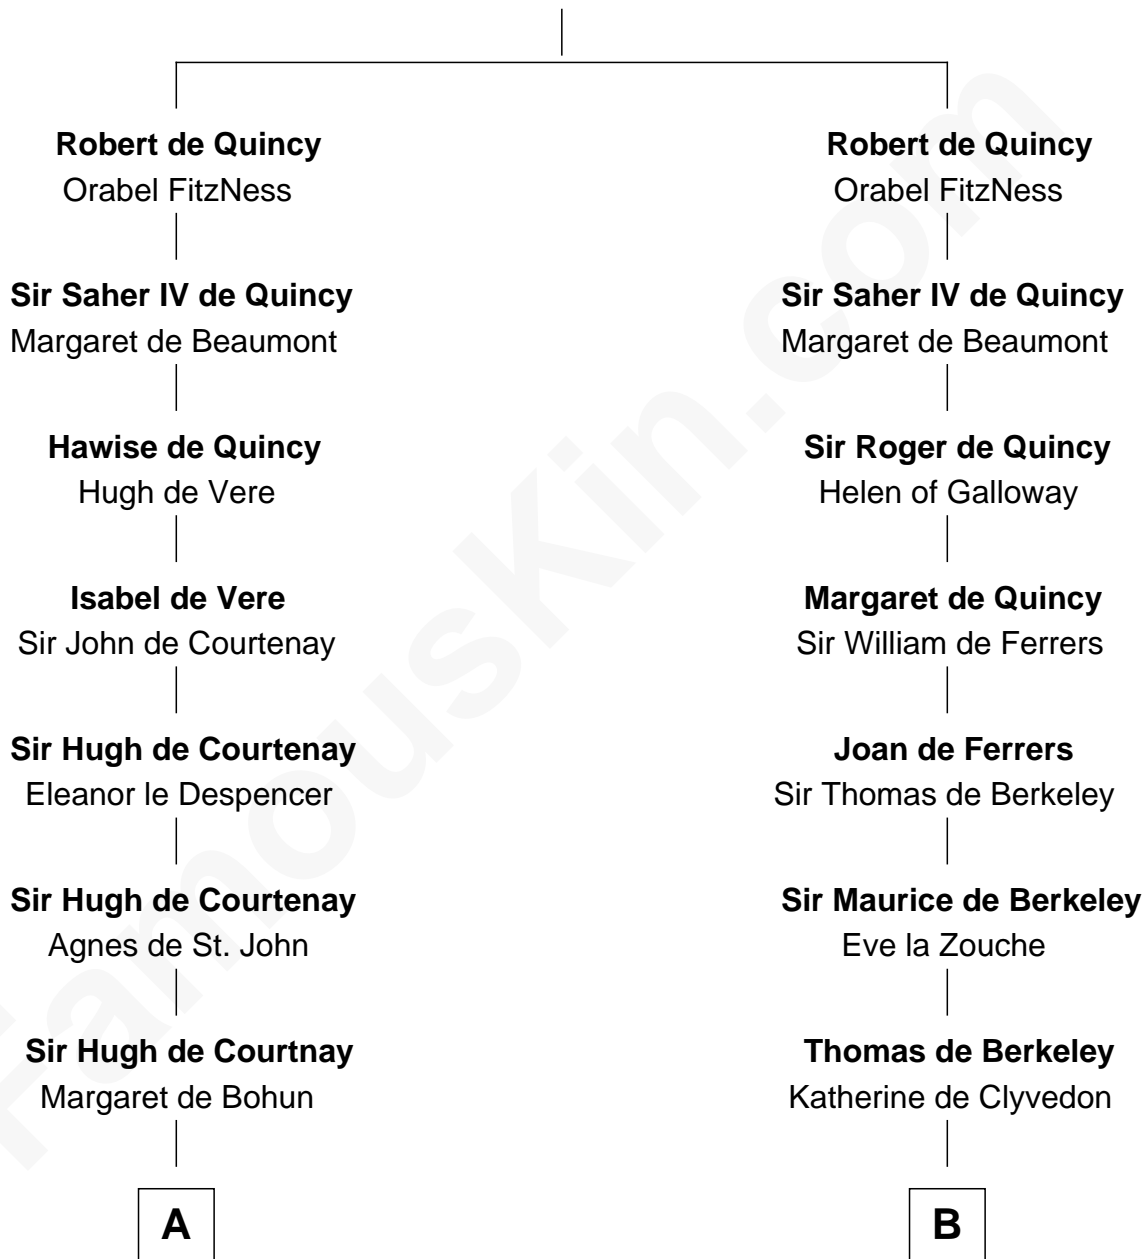

# FamousKin.com Relationship Chart of

**General Robert E. Lee**

*Confederate Army - U.S. Civil War*

20th cousin 1 time removed of

**Meriwether Lewis**

*Lewis and Clark Expedition*

**Saher I de Quincy**

Maud de St. Liz

**C**

**Col. Robert Carter**

Judith Armistead

**John Carter**

Elizabeth Hill

**Charles Carter**

Anne Butler Moore

**Anne Hill Carter**

**William Lewis**

Lucy Meriwether

**Meriwether Lewis**

*Lewis and Clark Expedition*