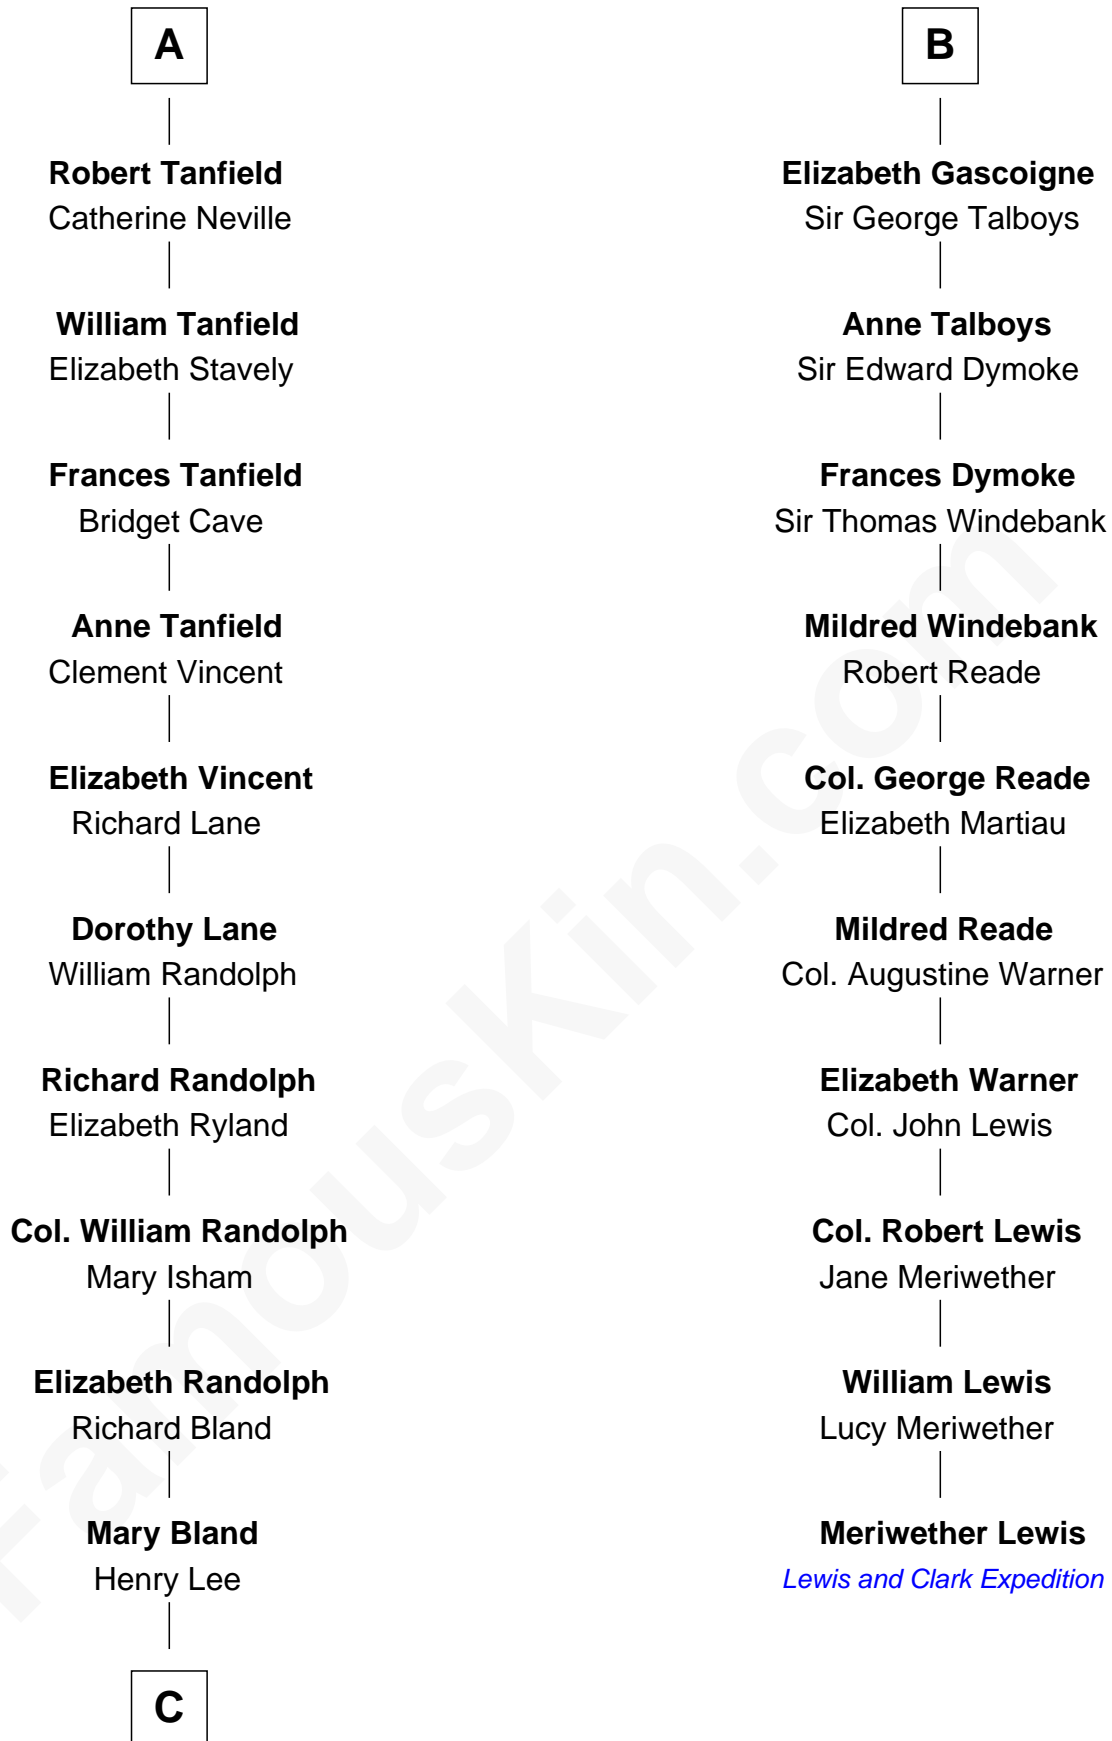

# FamousKin.com Relationship Chart of

**General Robert E. Lee**

*Confederate Army - U.S. Civil War*

16th cousin 3 times removed of

**Meriwether Lewis**

*Lewis and Clark Expedition*

**Roger de Mortimer**

Joan de Geneville