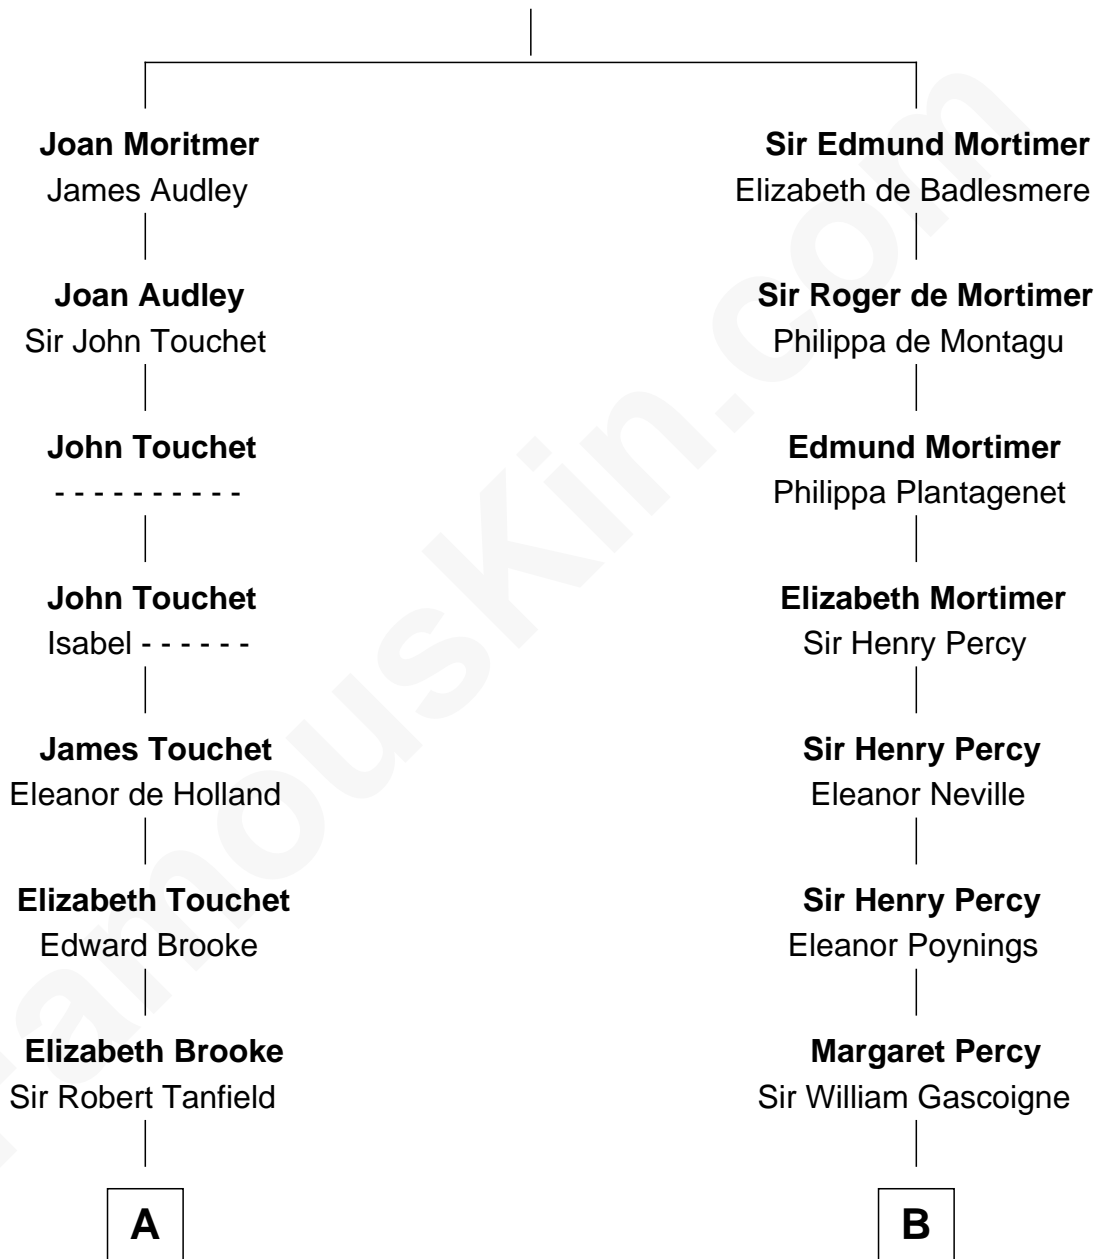

# FamousKin.com Relationship Chart of

**General Robert E. Lee**

*Confederate Army - U.S. Civil War*

16th cousin 3 times removed of

**Meriwether Lewis**

*Lewis and Clark Expedition*

**Roger de Mortimer**

Joan de Geneville

**C**

Col. Henry Lee

Lucy Grymes

Maj. Gen. Henry Lee

Anne Hill Carter

General Robert E. Lee

*Confederate Army - U.S. Civil War*

FamousKin.com