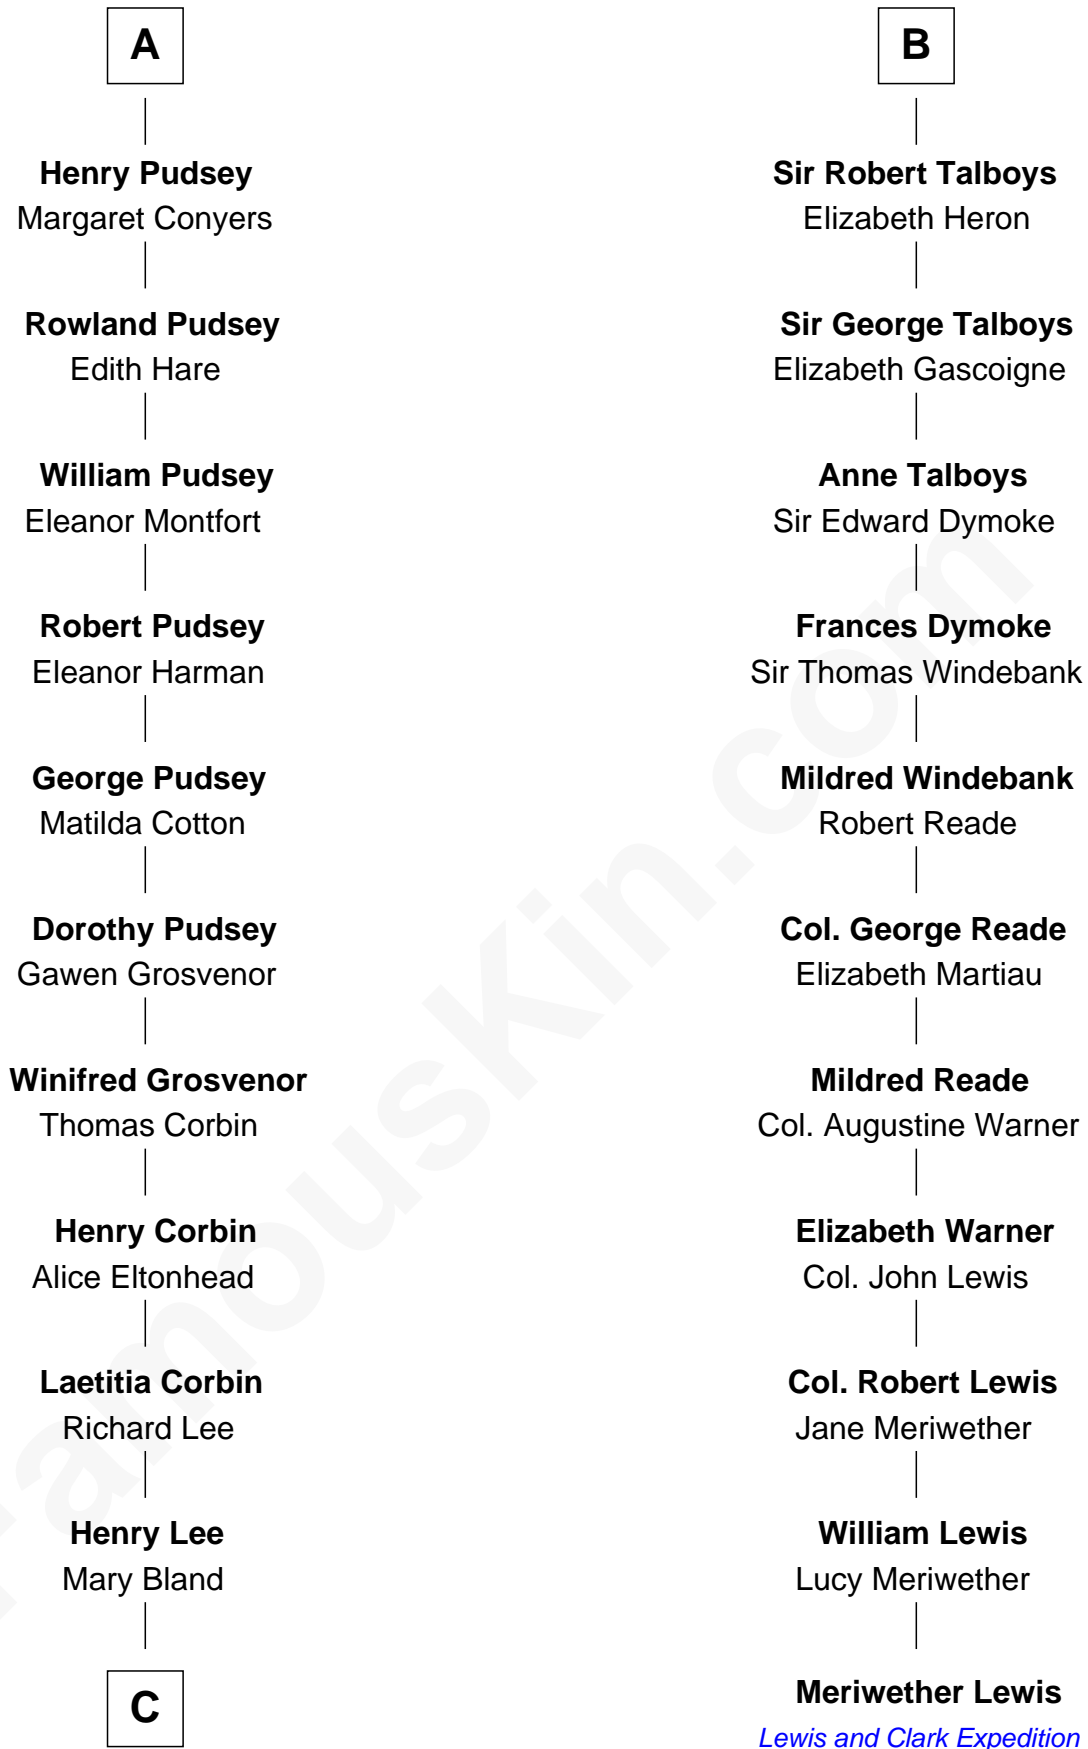

FamousKin.com Relationship Chart of

General Robert E. Lee

Confederate Army - U.S. Civil War

17th cousin 2 times removed of

Meriwether Lewis

Lewis and Clark Expedition

William de Odingsells

Ela FitzWalter

Sir Roger de Herdeburgh

Ela Herdeburgh

Sir William de Boteler

Ankaret le Boteler

John le Strange

Eleanor le Strange

Sir Reynold de Grey

Sir Reynold Grey

Margaret de Ros

Margaret Grey

Sir William Bonville

Elizabeth Bonville

William Talboys

B

C

Col. Henry Lee