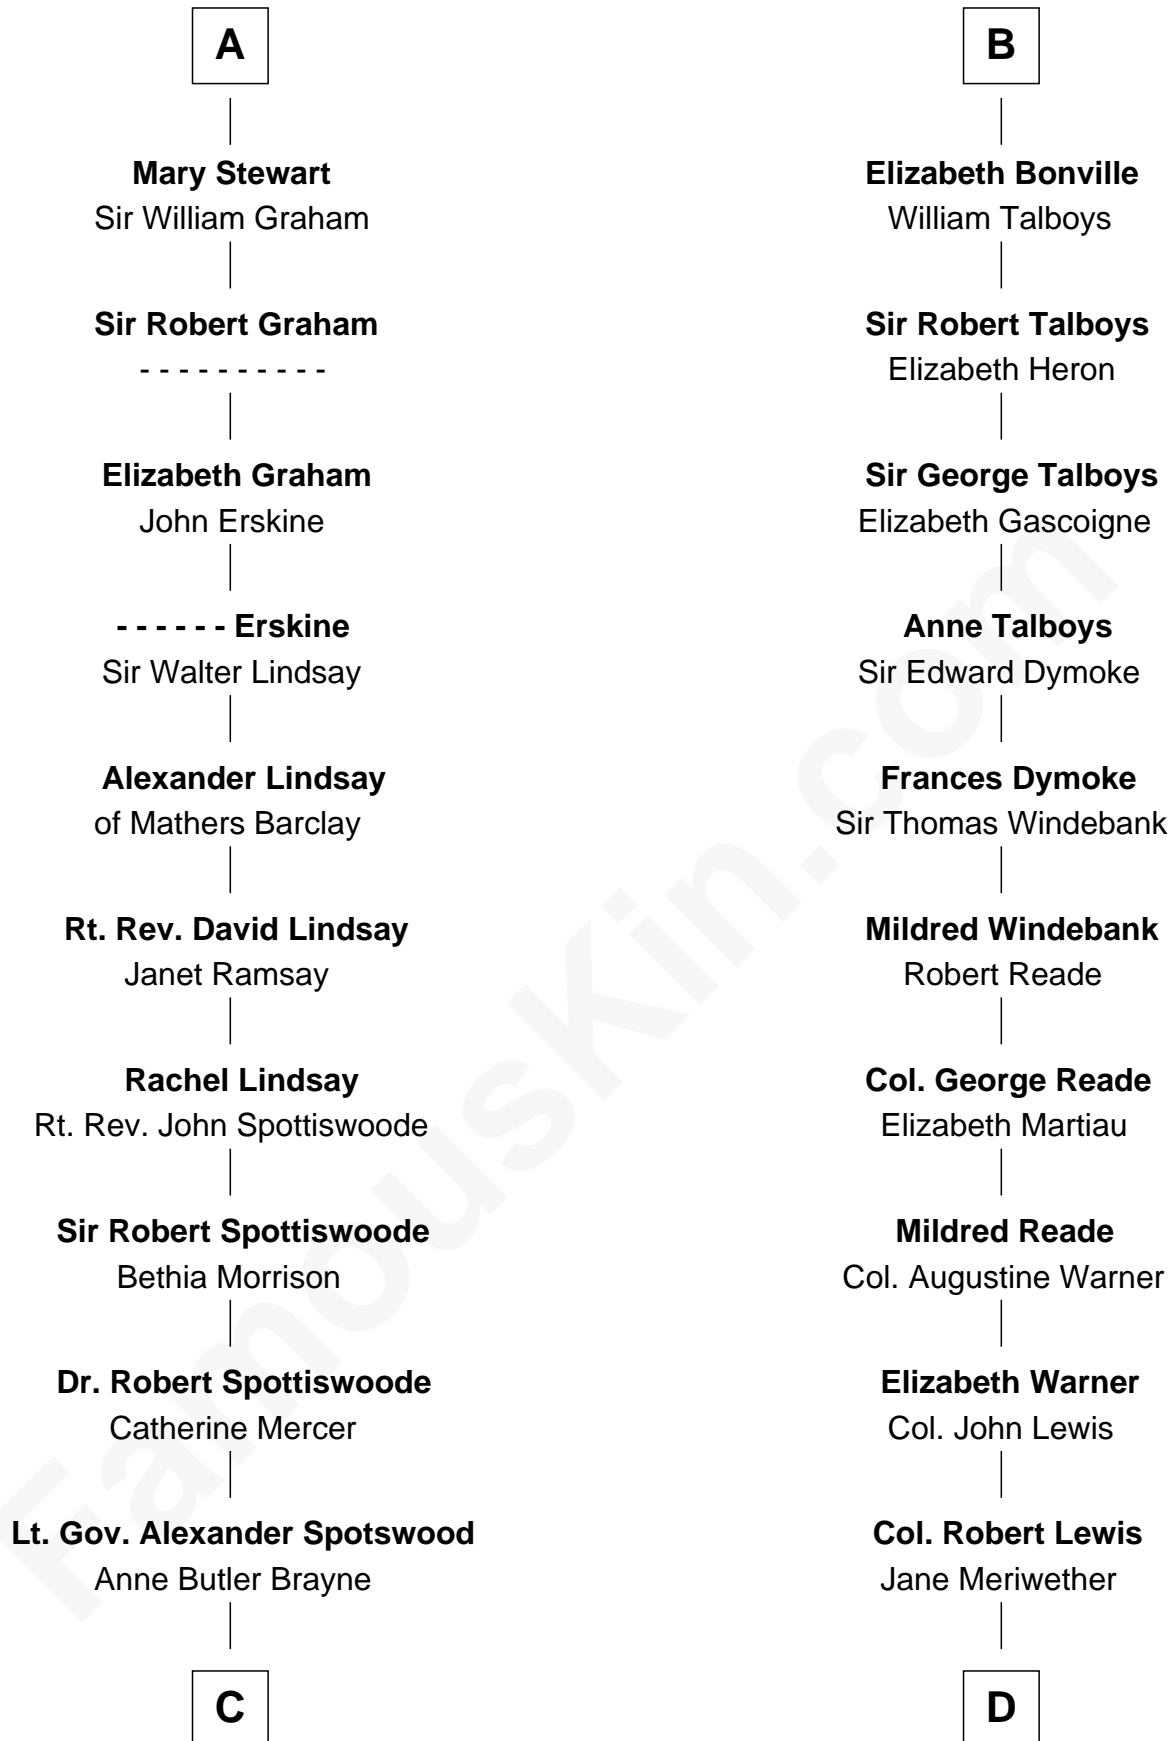

FamousKin.com

Relationship Chart of

General Robert E. Lee

Confederate Army - U.S. Civil War

18th cousin 2 times removed of

Meriwether Lewis

Lewis and Clark Expedition

David of Huntingdon

Maud of Chester

FamousKin.com