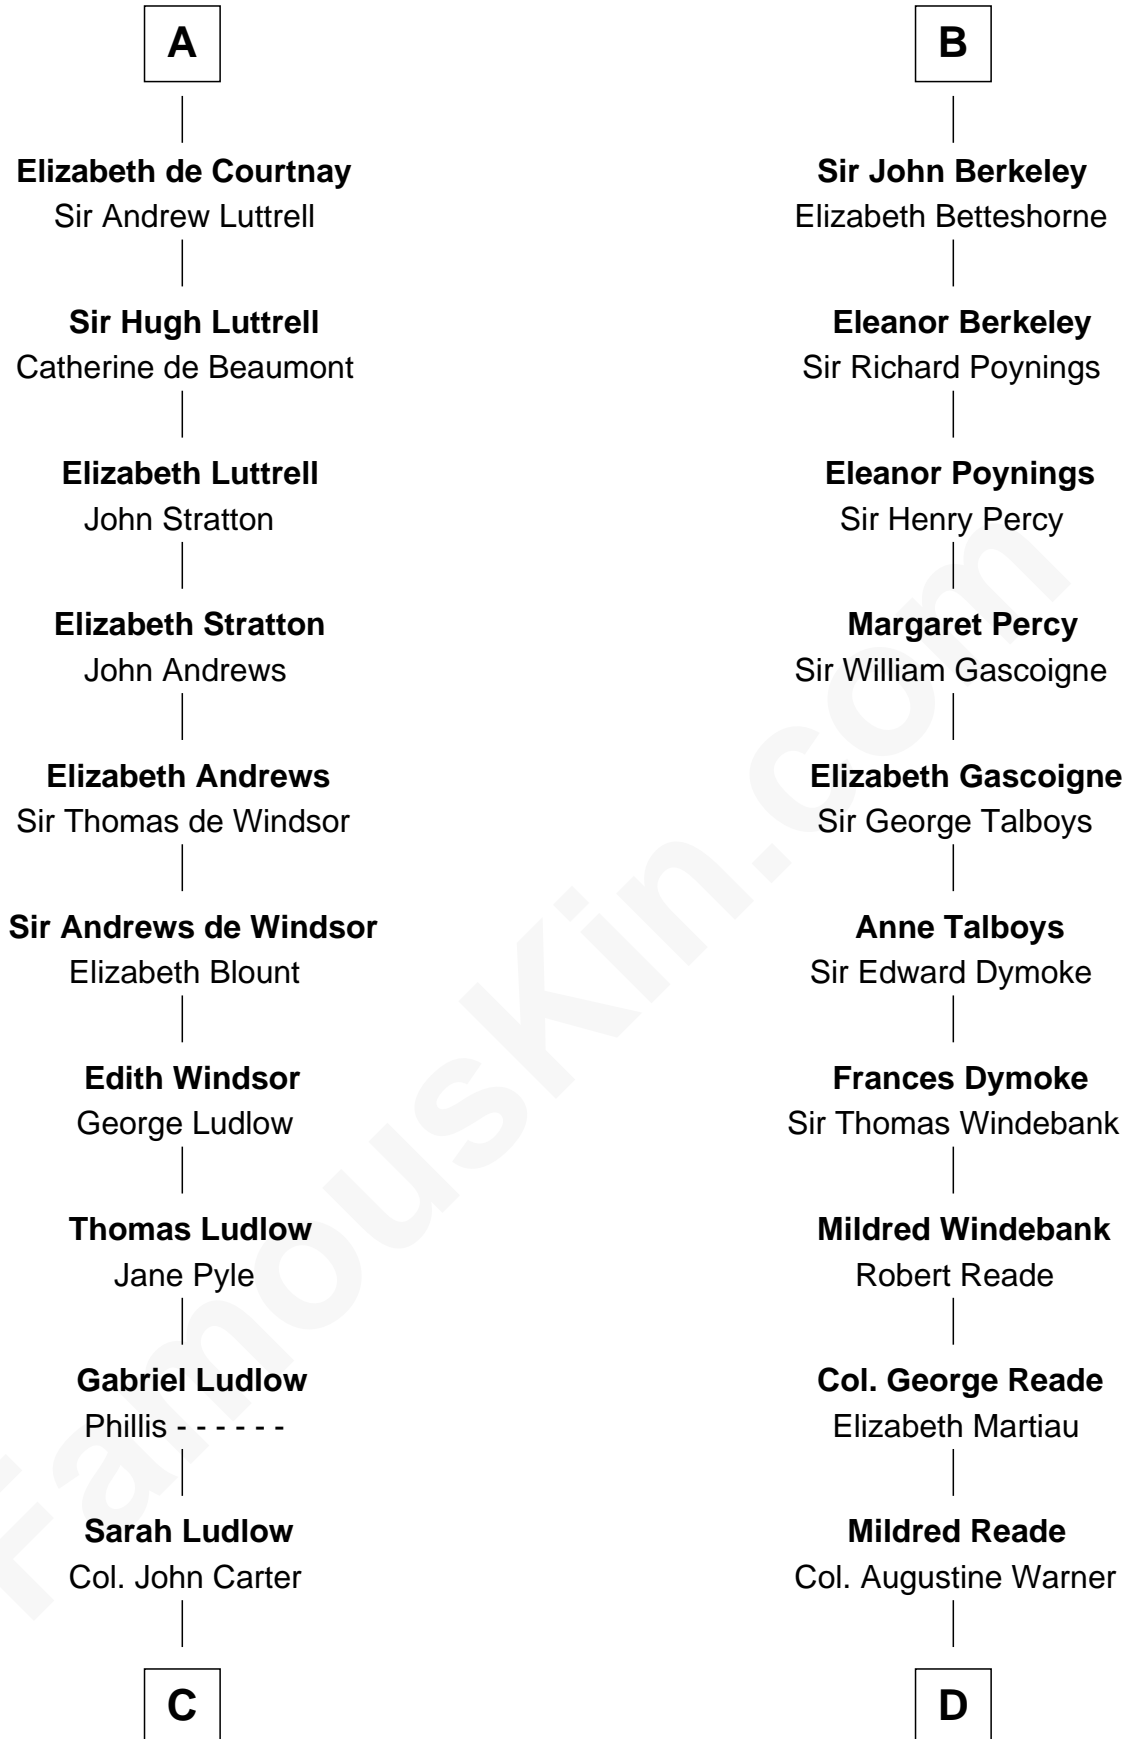

FamousKin.com

Relationship Chart of

General Robert E. Lee

Confederate Army - U.S. Civil War

20th cousin 1 time removed of

Meriwether Lewis

Lewis and Clark Expedition

Hugh de Grantmesnil

William Lewis

Lucy Meriwether

Meriwether Lewis

Lewis and Clark Expedition