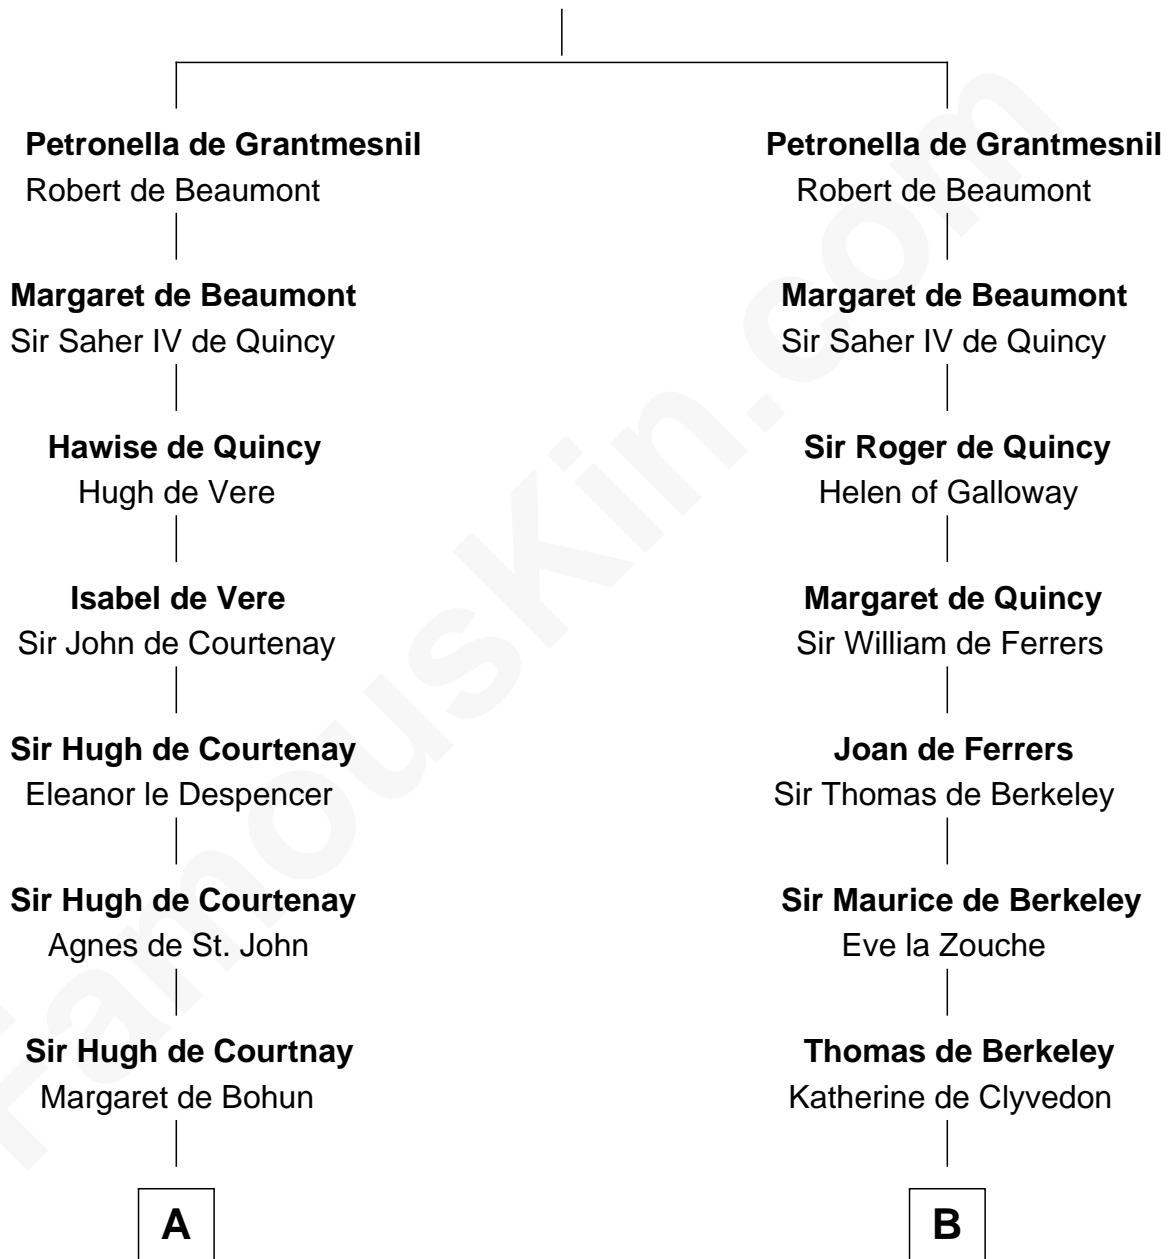

FamousKin.com

Relationship Chart of

General Robert E. Lee

Confederate Army - U.S. Civil War

20th cousin 1 time removed of

Meriwether Lewis

Lewis and Clark Expedition

Hugh de Grantmesnil

C

Col. Robert Carter

Judith Armistead

John Carter

Elizabeth Hill

Charles Carter

Anne Butler Moore

Anne Hill Carter

William Lewis

Lucy Meriwether

Meriwether Lewis

Lewis and Clark Expedition