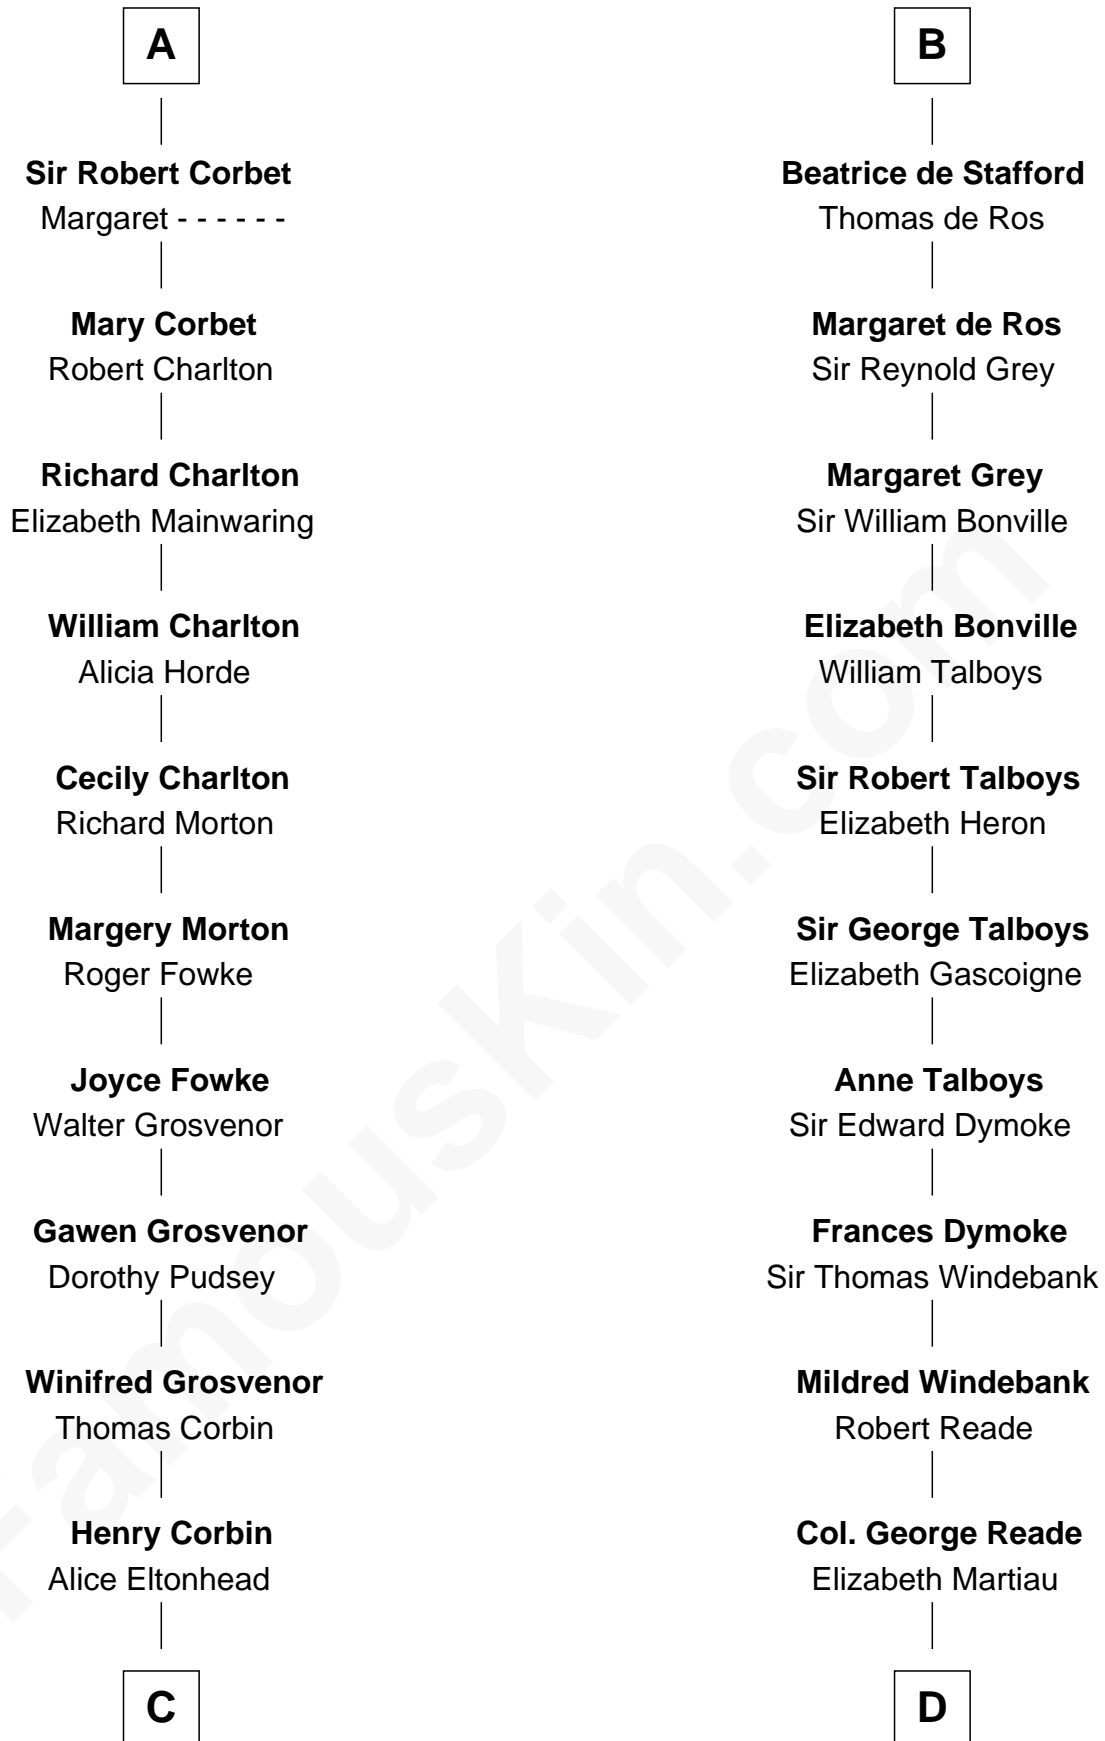

# FamousKin.com Relationship Chart of

**General Robert E. Lee**

*Confederate Army - U.S. Civil War*

21st cousin of

**Meriwether Lewis**

*Lewis and Clark Expedition*

**William d'Aubenev**

Alice of Louvain

**C**

**Laetitia Corbin**

Richard Lee

**Henry Lee**

Mary Bland

**Col. Henry Lee**

Lucy Grymes

**Maj. Gen. Henry Lee**

**Col. Robert Lewis**

Jane Meriwether

**William Lewis**

Lucy Meriwether

**Meriwether Lewis**

*Lewis and Clark Expedition*