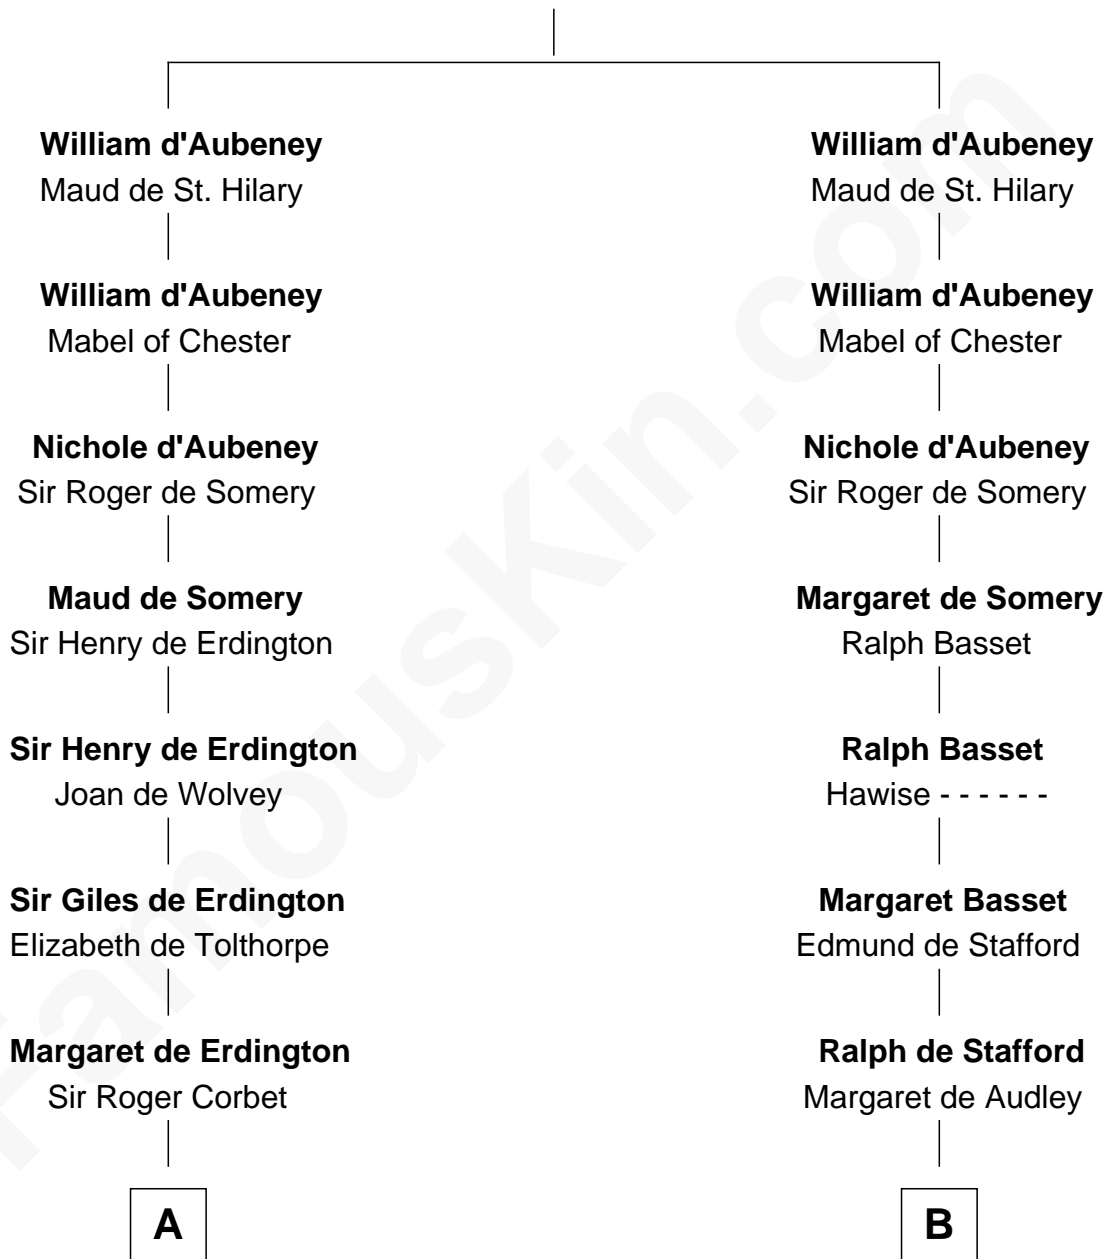

# FamousKin.com Relationship Chart of

**General Robert E. Lee**

*Confederate Army - U.S. Civil War*

21st cousin of

**Meriwether Lewis**

*Lewis and Clark Expedition*

**William d'Aubenev**

Alice of Louvain

**C**

**Laetitia Corbin**

Richard Lee

**Henry Lee**

Mary Bland

**Col. Henry Lee**

Lucy Grymes

**Maj. Gen. Henry Lee**

Anne Hill Carter

**General Robert E. Lee**

*Confederate Army - U.S. Civil War*

**D**

**Mildred Reade**

Col. Augustine Warner

**Elizabeth Warner**

Col. John Lewis

**Col. Robert Lewis**

Jane Meriwether

**William Lewis**

Lucy Meriwether

**Meriwether Lewis**

*Lewis and Clark Expedition*