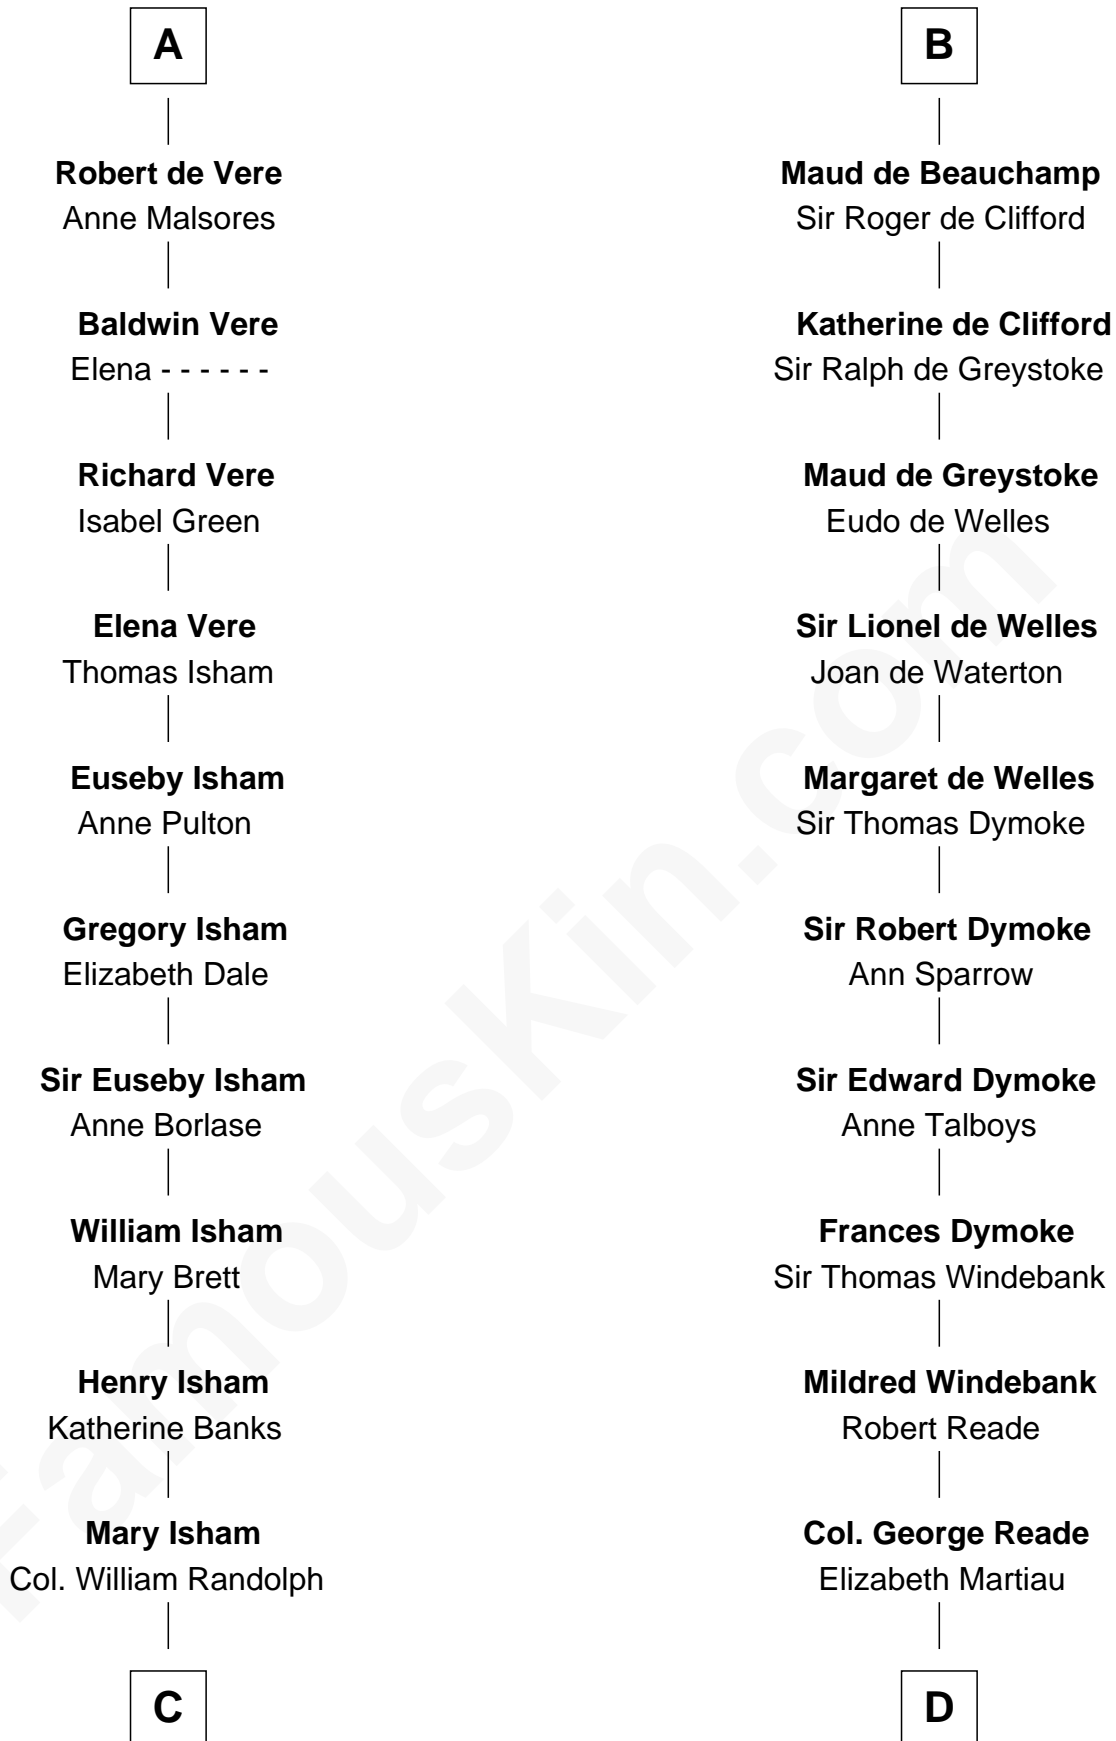

FamousKin.com Relationship Chart of

General Robert E. Lee

Confederate Army - U.S. Civil War

21st cousin of

Meriwether Lewis

Lewis and Clark Expedition

C

Elizabeth Randolph

Richard Bland

Mary Bland

Henry Lee

Col. Henry Lee

Lucy Grymes

Maj. Gen. Henry Lee

Anne Hill Carter

General Robert E. Lee

William Lewis

Lucy Meriwether

Meriwether Lewis

Lewis and Clark Expedition