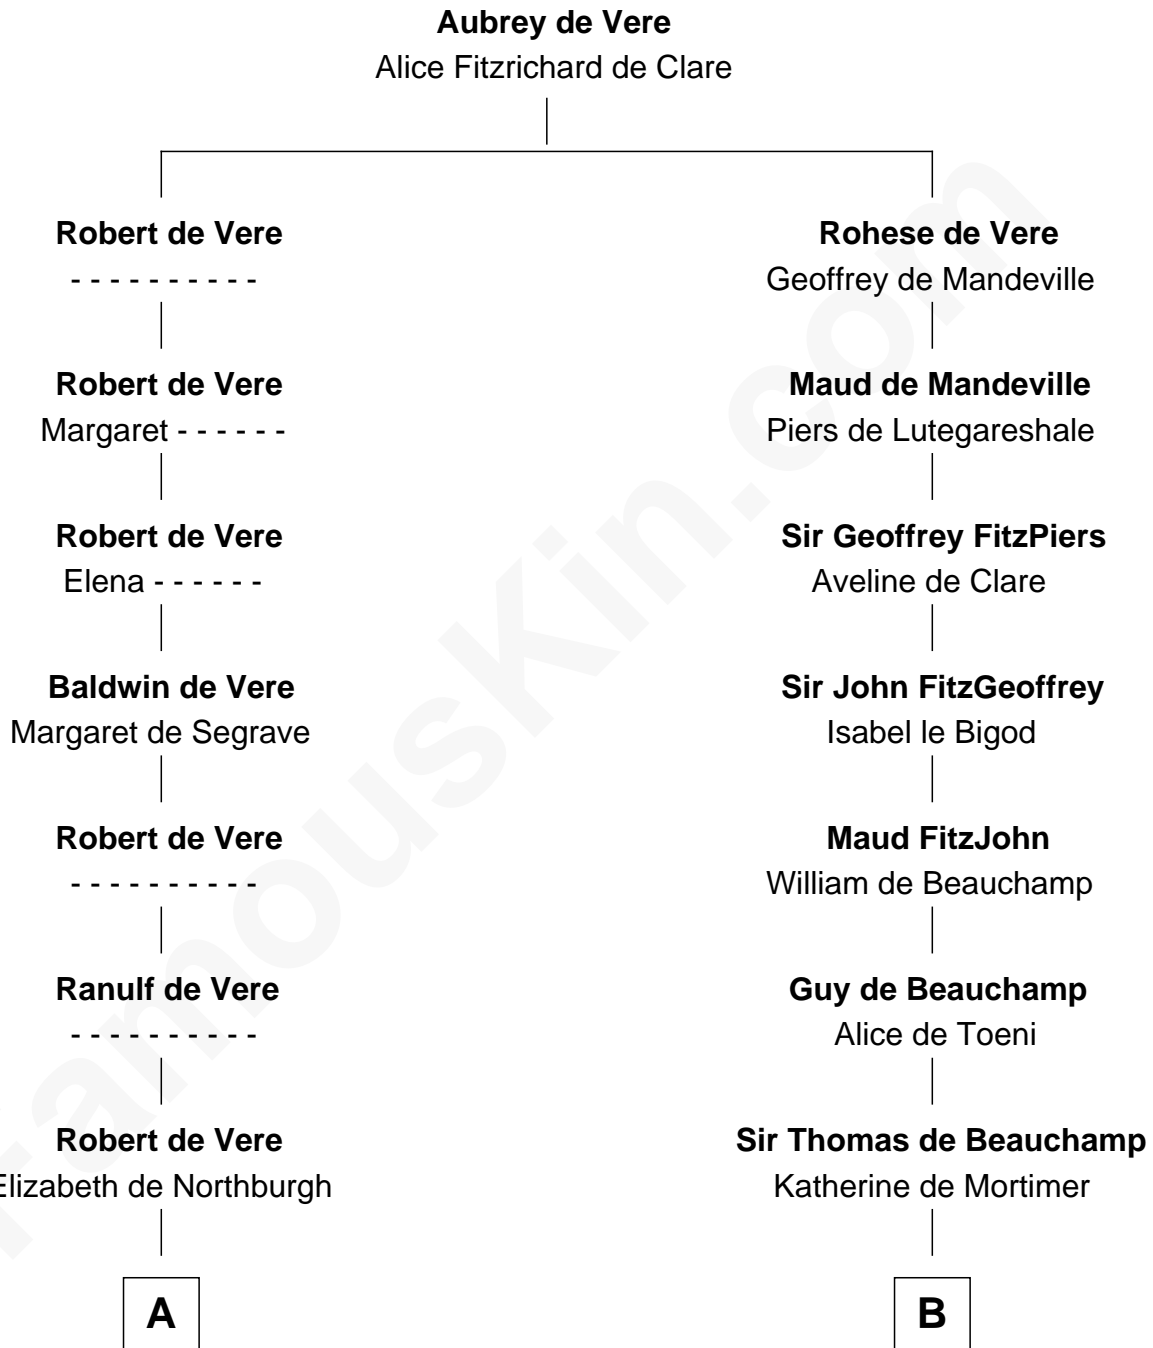

FamousKin.com Relationship Chart of

General Robert E. Lee

Confederate Army - U.S. Civil War

21st cousin of

Meriwether Lewis

Lewis and Clark Expedition

C

Elizabeth Randolph

Richard Bland

Mary Bland

Henry Lee

Col. Henry Lee

Lucy Grymes

Maj. Gen. Henry Lee

Anne Hill Carter

General Robert E. Lee

William Lewis

Lucy Meriwether

Meriwether Lewis

Lewis and Clark Expedition