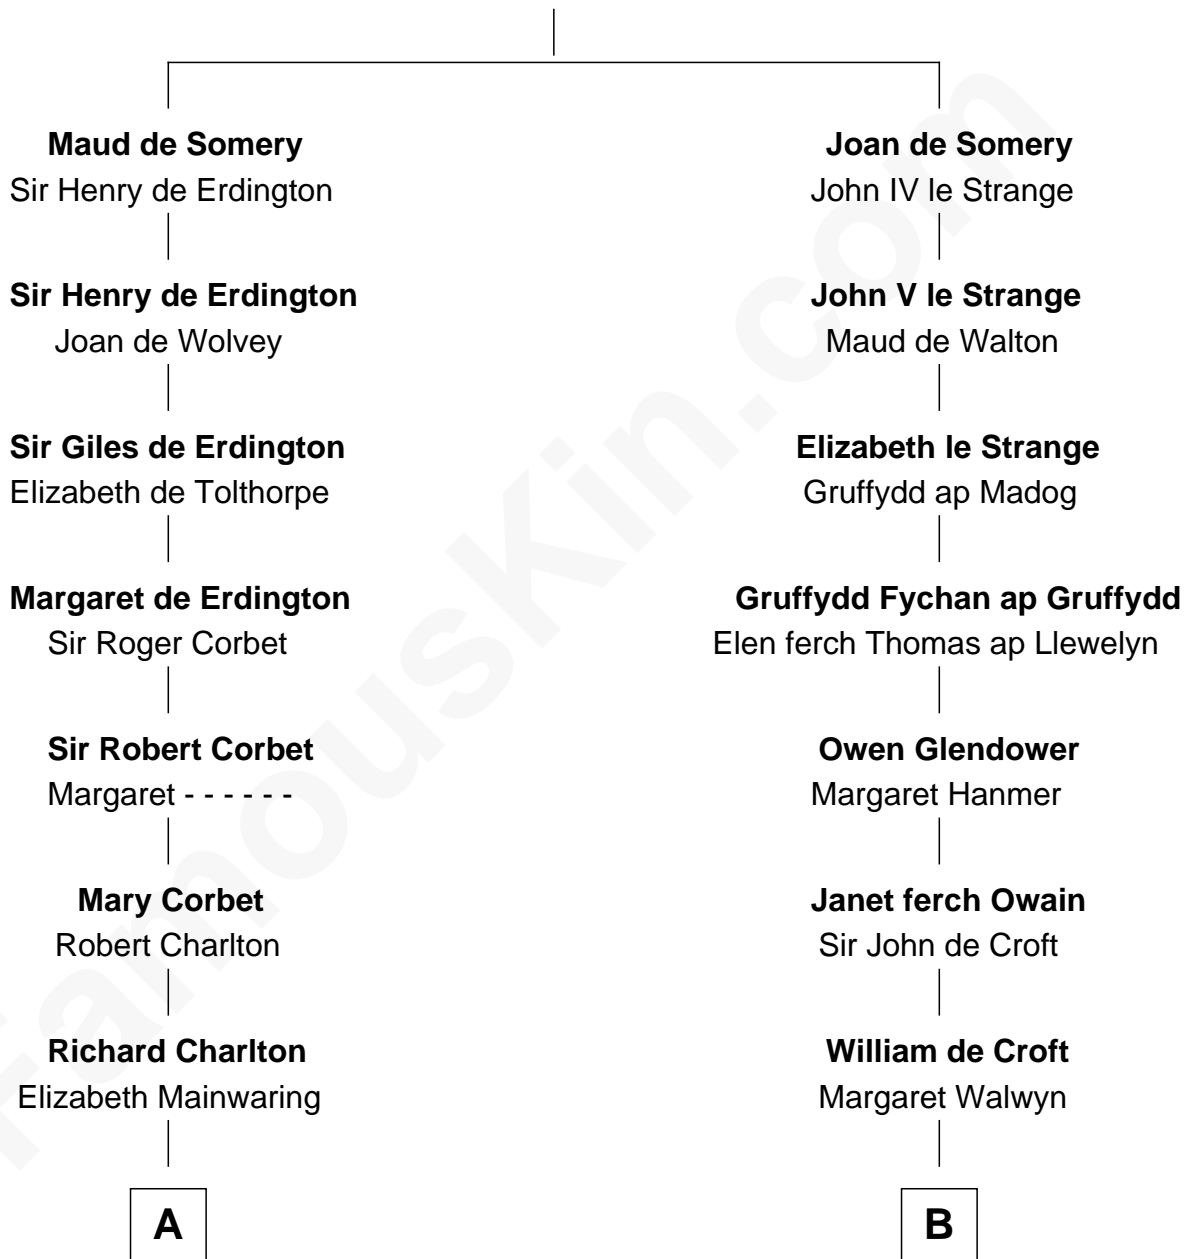

FamousKin.com Relationship Chart of

General Robert E. Lee

Confederate Army - U.S. Civil War

18th cousin 1 time removed of

Lytton Strachey

Author and Co-Founder of Bloomsbury Group

Sir Roger de Somery

Nichole d'Aubenev

C

Maj. Gen. Henry Lee

Anne Hill Carter

General Robert E. Lee

Confederate Army - U.S. Civil War

D

Edward Strachey

Julia Woodburn Kirkpatrick