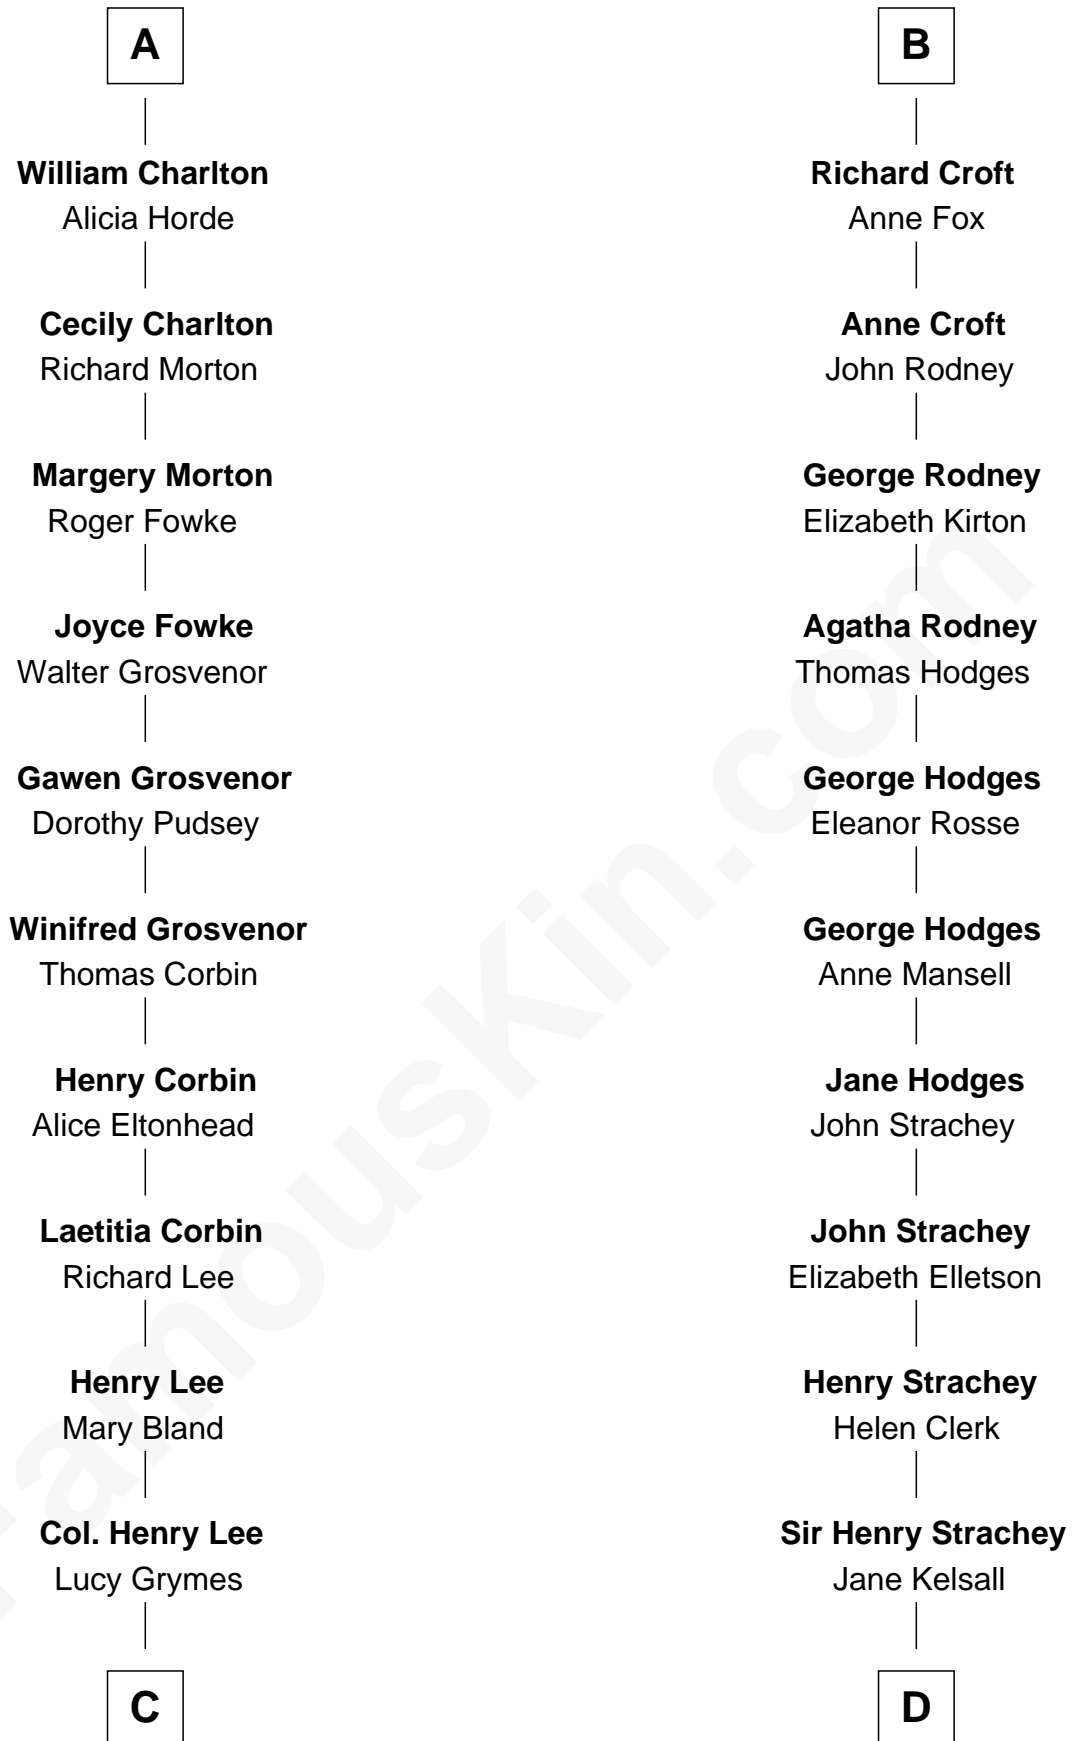

FamousKin.com Relationship Chart of

General Robert E. Lee

Confederate Army - U.S. Civil War

18th cousin 1 time removed of

Lytton Strachey

Author and Co-Founder of Bloomsbury Group

Sir Roger de Somery

Nichole d'Aubenev

C

Maj. Gen. Henry Lee

Anne Hill Carter

General Robert E. Lee

Confederate Army - U.S. Civil War

D

Edward Strachey

Julia Woodburn Kirkpatrick