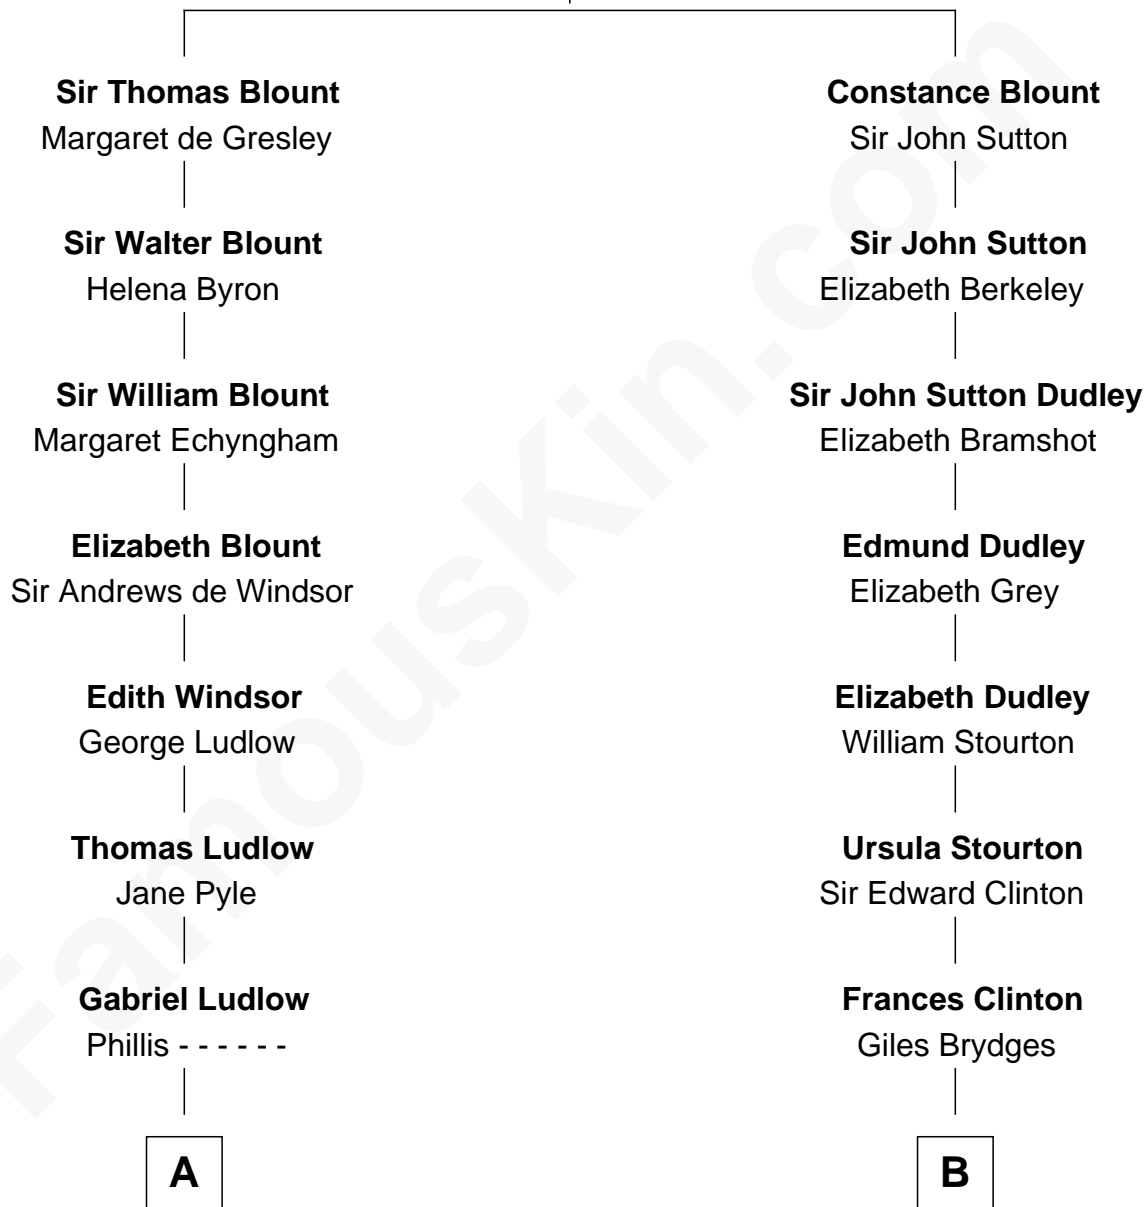

FamousKin.com Relationship Chart of

General Robert E. Lee

Confederate Army - U.S. Civil War

12th cousin 7 times removed of

Sarah Ferguson

Duchess of York

Sir Walter Blount

Sancha de Ayala

C

Marian Louisa Montagu-Douglas-Scott

Andrew Henry Ferguson

Ronald Ivor Ferguson

Susan Mary Wright

Sarah Ferguson

Duchess of York

FamousKin.com