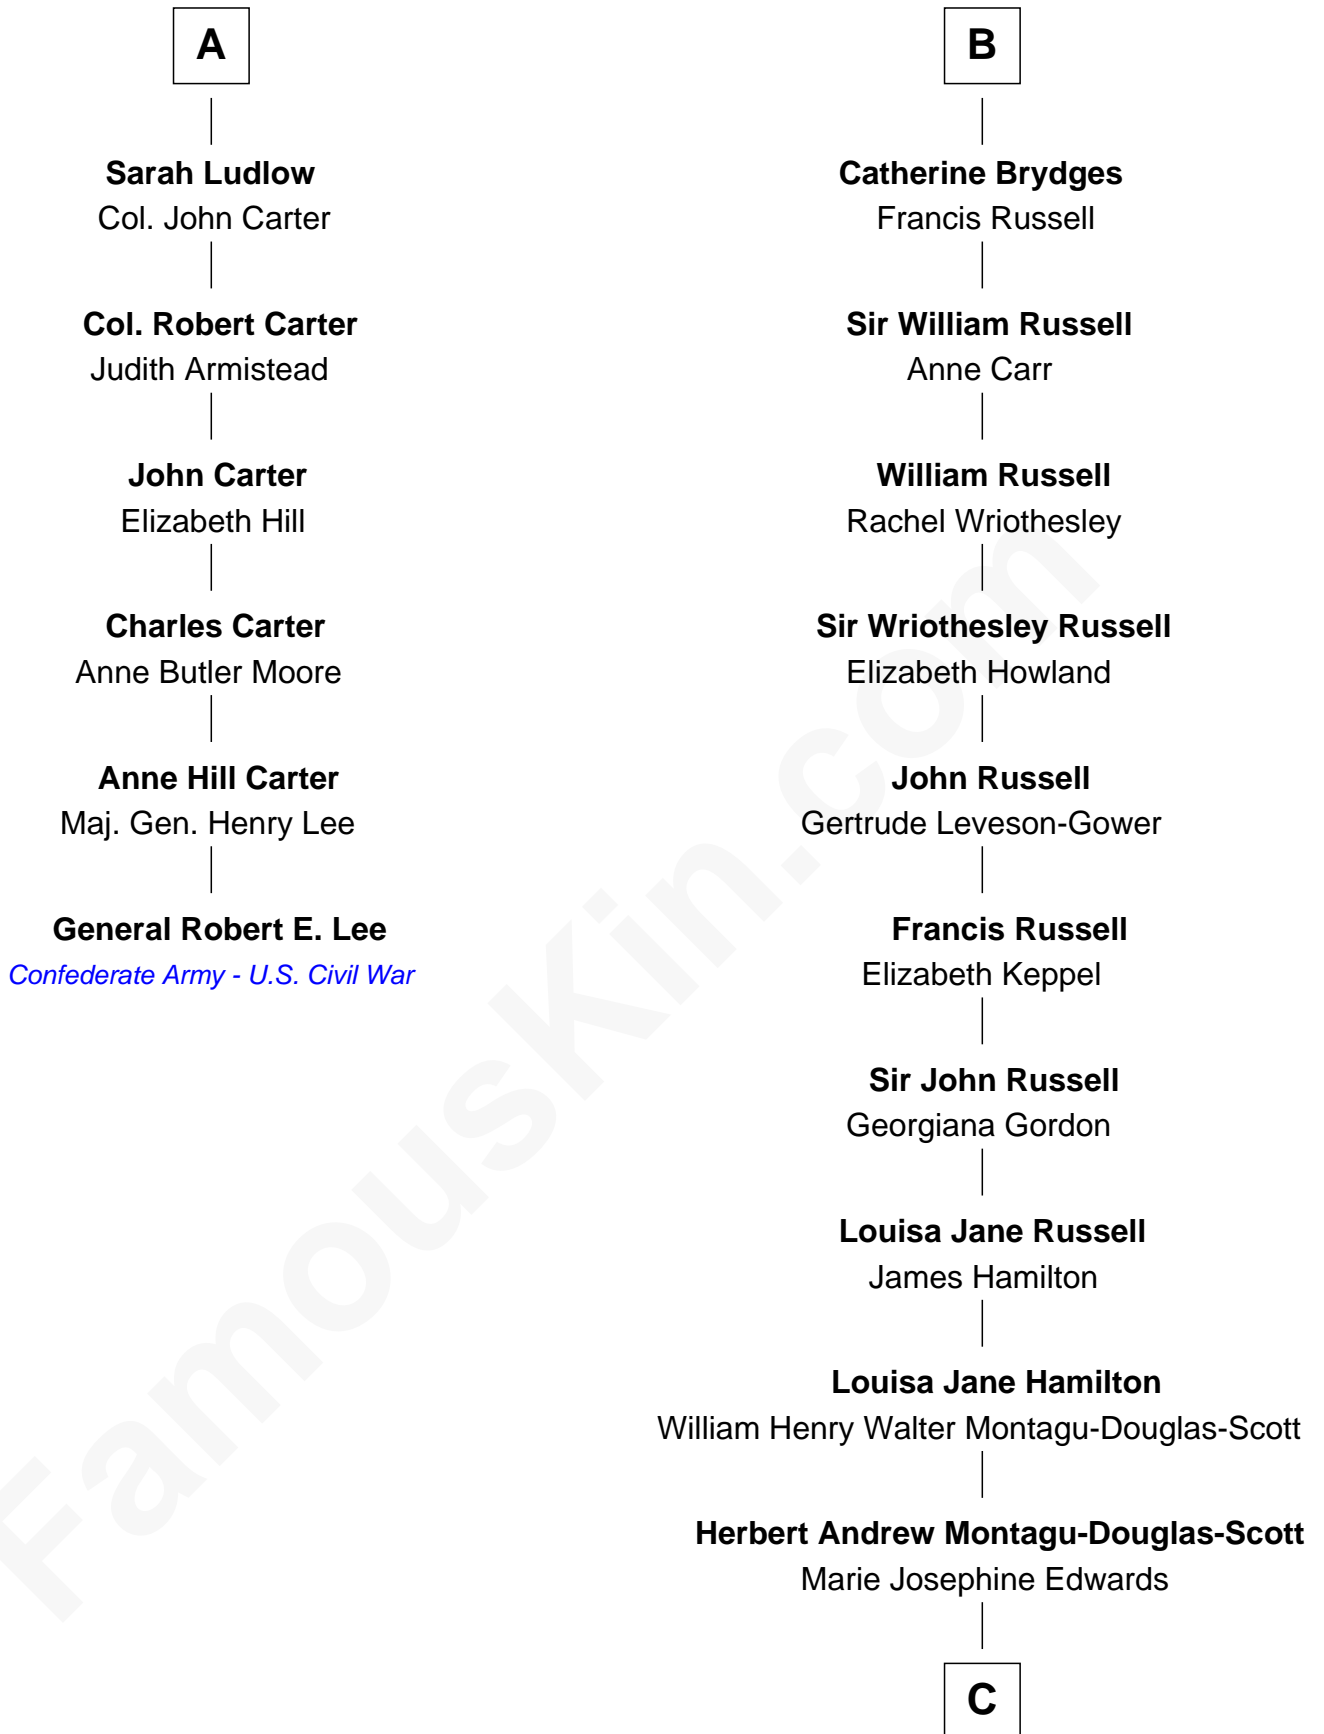

FamousKin.com Relationship Chart of

General Robert E. Lee

Confederate Army - U.S. Civil War

12th cousin 7 times removed of

Sarah Ferguson

Duchess of York

Sir Walter Blount

Sancha de Ayala

C

Marian Louisa Montagu-Douglas-Scott

Andrew Henry Ferguson

Ronald Ivor Ferguson

Susan Mary Wright

Sarah Ferguson

Duchess of York

FamousKin.com