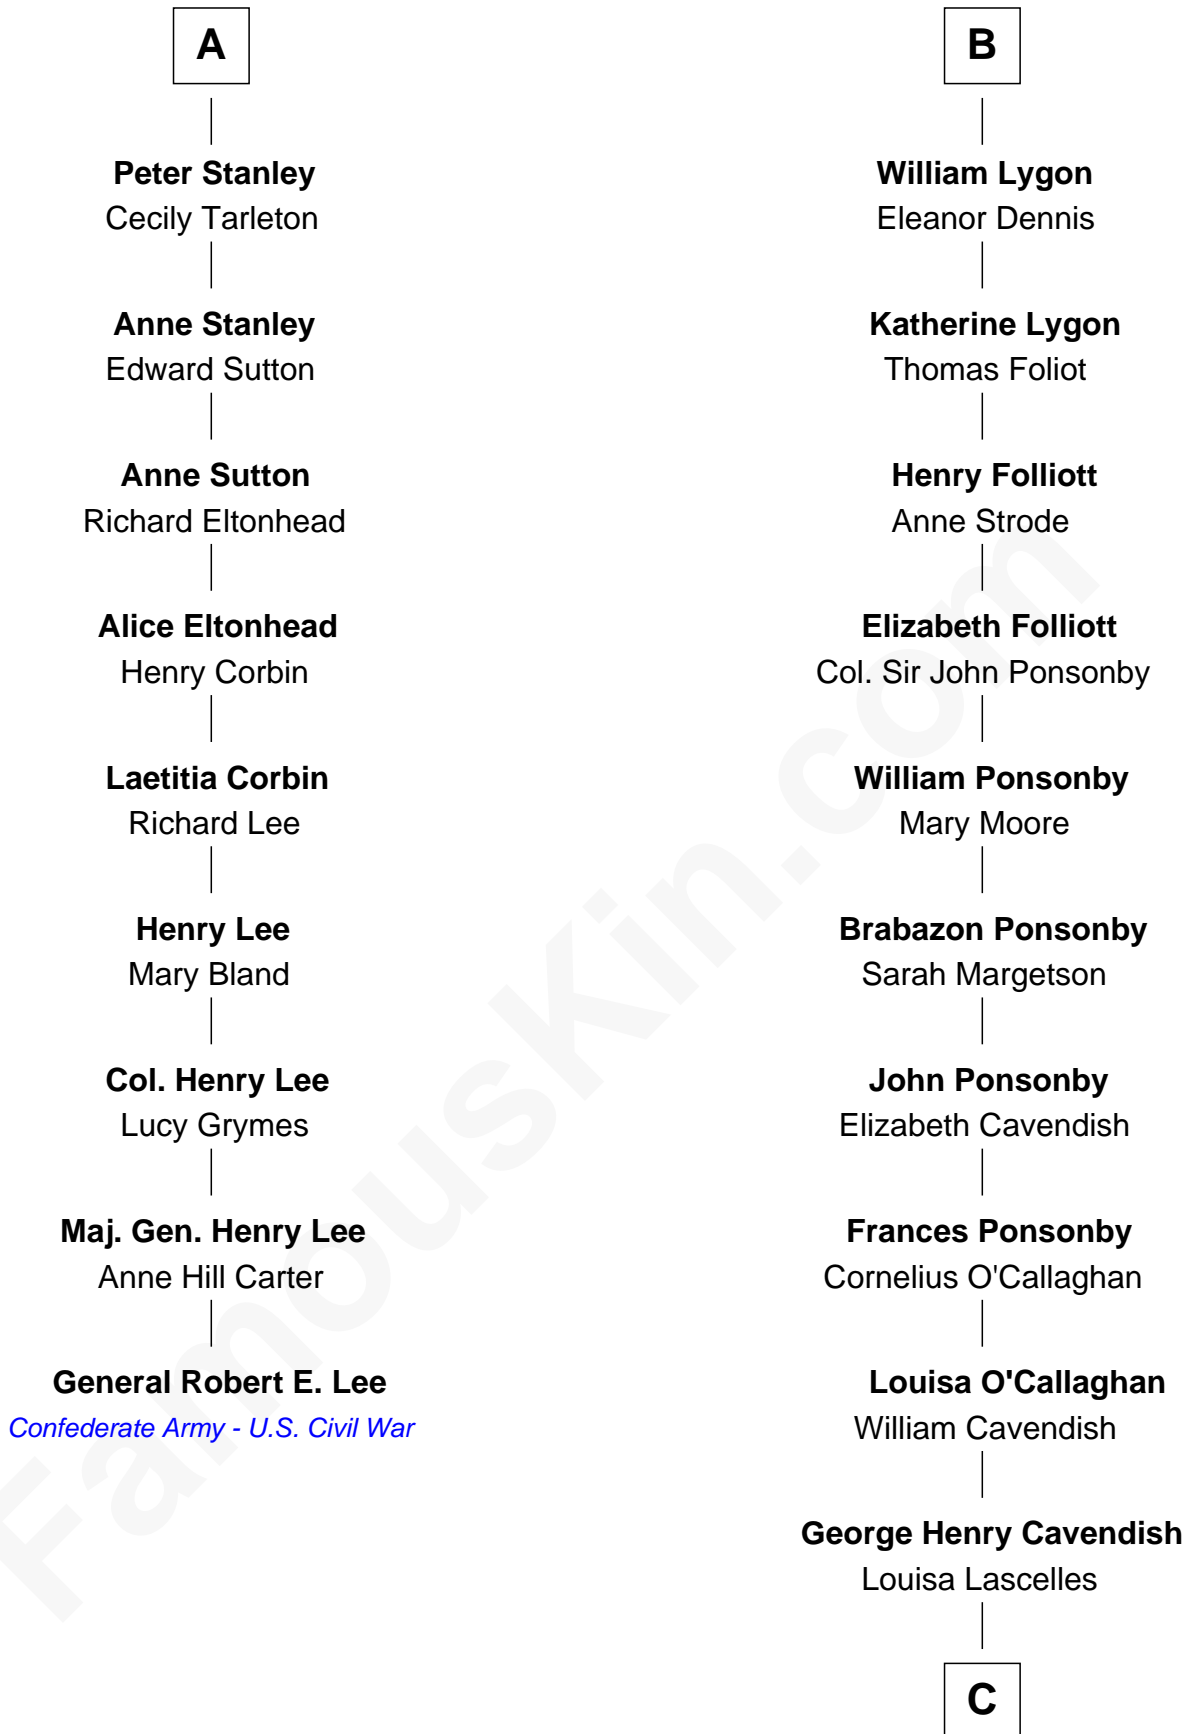

FamousKin.com Relationship Chart of

General Robert E. Lee

Confederate Army - U.S. Civil War

15th cousin 6 times removed of

Sarah Ferguson

Duchess of York

Katherine de Hastang

Ralph de Stafford

C

Susan Henrietta Cavendish

Henry Robert Brand

Margaret Brand

Algernon Francis Holford Ferguson

Andrew Henry Ferguson

Marian Louisa Montagu-Douglas-Scott

Ronald Ivor Ferguson

Susan Mary Wright

Sarah Ferguson

Duchess of York