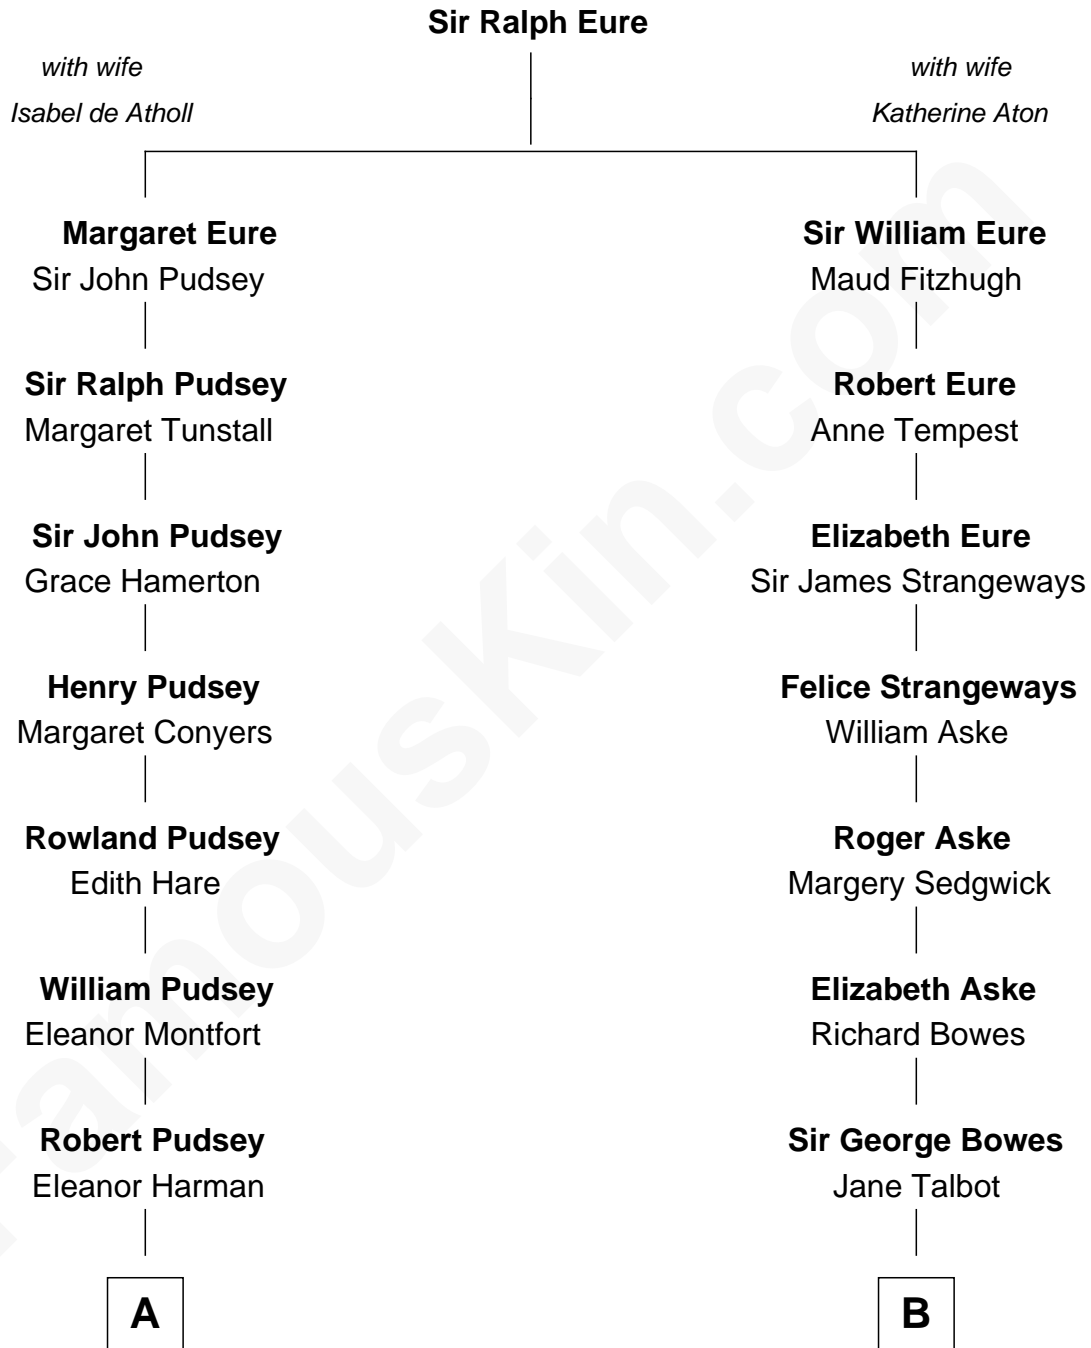

# FamousKin.com Relationship Chart of

**General Robert E. Lee**

*Confederate Army - U.S. Civil War*

15th cousin 5 times removed of

**Sarah Ferguson**

*Duchess of York*

C

**Herbert Andrew Montagu-Douglas-Scott**  
Marie Josephine Edwards

**Marian Louisa Montagu-Douglas-Scott**  
Andrew Henry Ferguson

**Ronald Ivor Ferguson**  
Susan Mary Wright

**Sarah Ferguson**  
*Duchess of York*