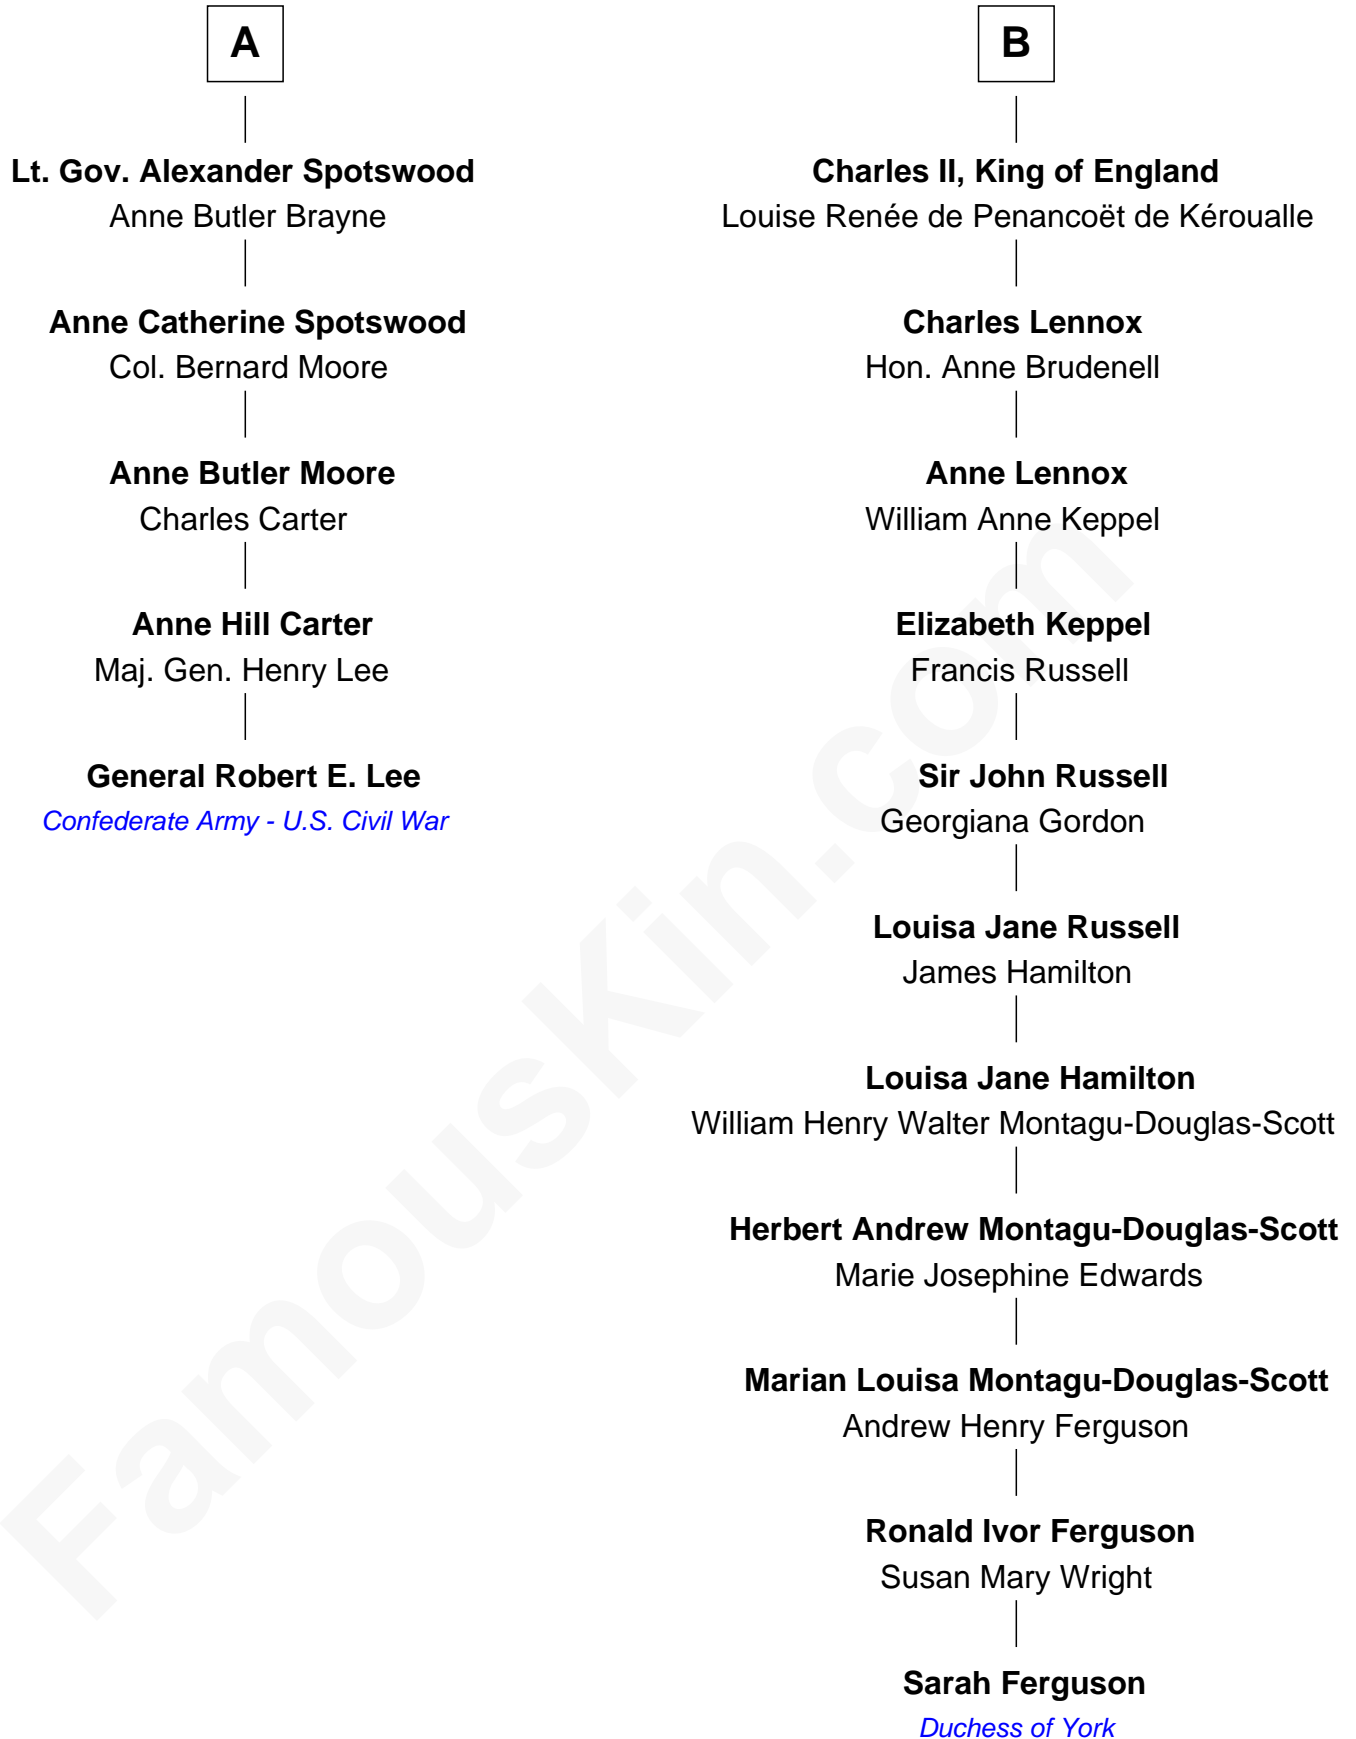

# FamousKin.com Relationship Chart of

**General Robert E. Lee**

*Confederate Army - U.S. Civil War*

11th cousin 6 times removed of

**Sarah Ferguson**

*Duchess of York*

Sarah Ferguson photo by [Norbert Aepli](#) ([CC BY 3.0](#))