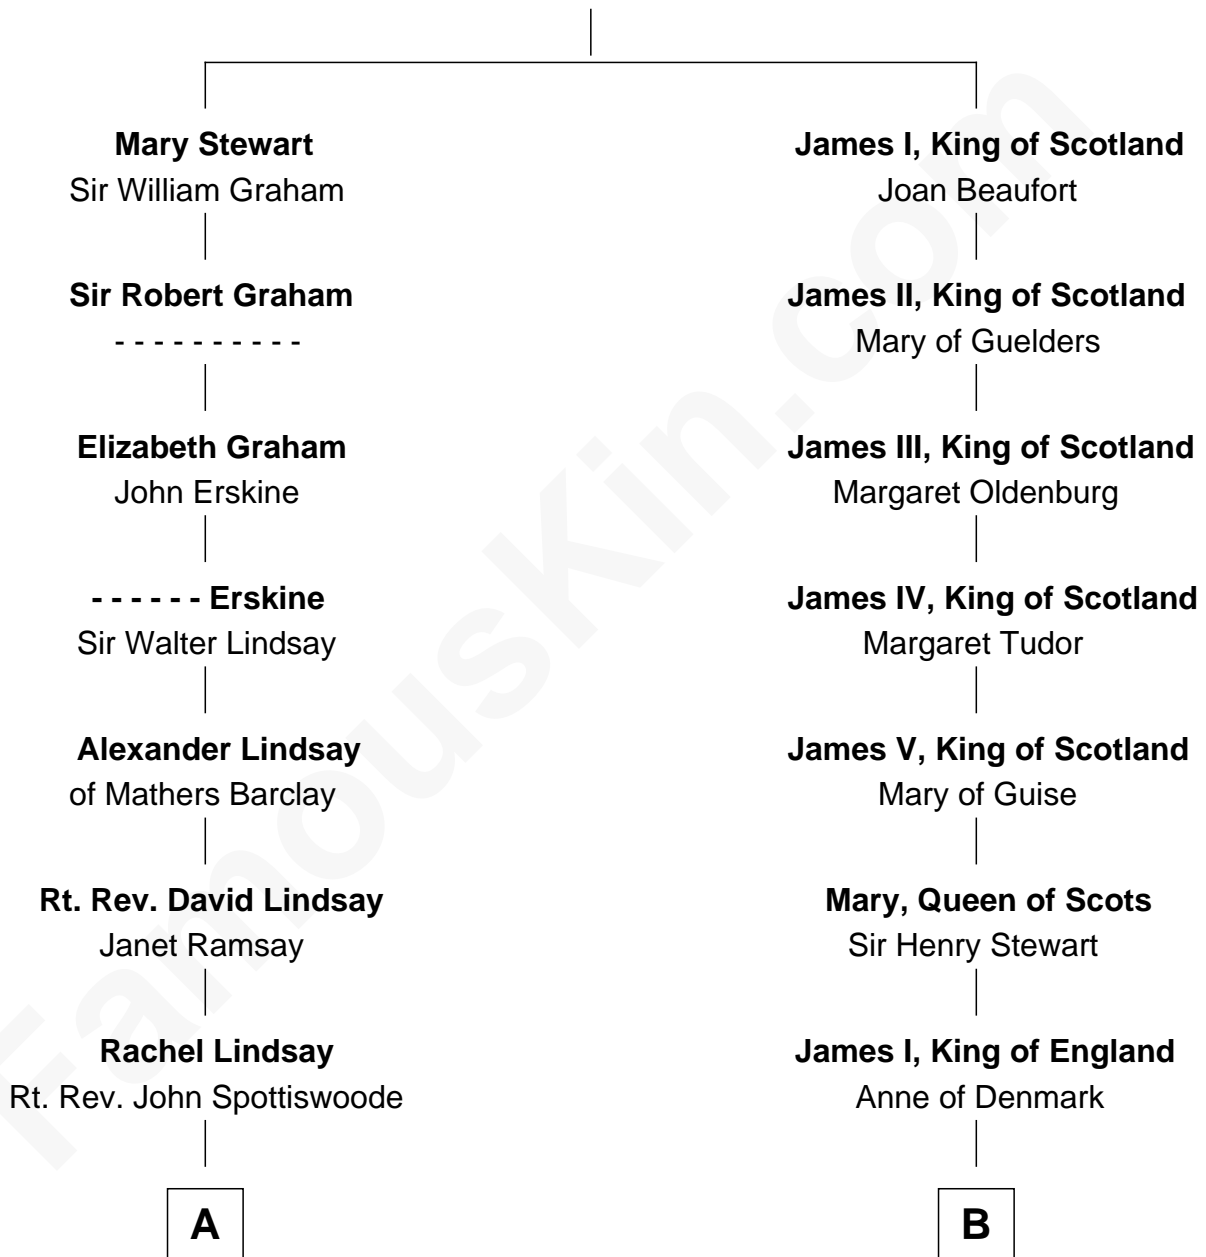

FamousKin.com Relationship Chart of

General Robert E. Lee

Confederate Army - U.S. Civil War

13th cousin 5 times removed of

Sarah Ferguson

Duchess of York

Robert III, King of Scotland

Anabella Drummond

C

Ronald Ivor Ferguson

Susan Mary Wright

Sarah Ferguson

Duchess of York

FamousKin.com

Sarah Ferguson photo by [Norbert Aepli](#) (CC BY 3.0)