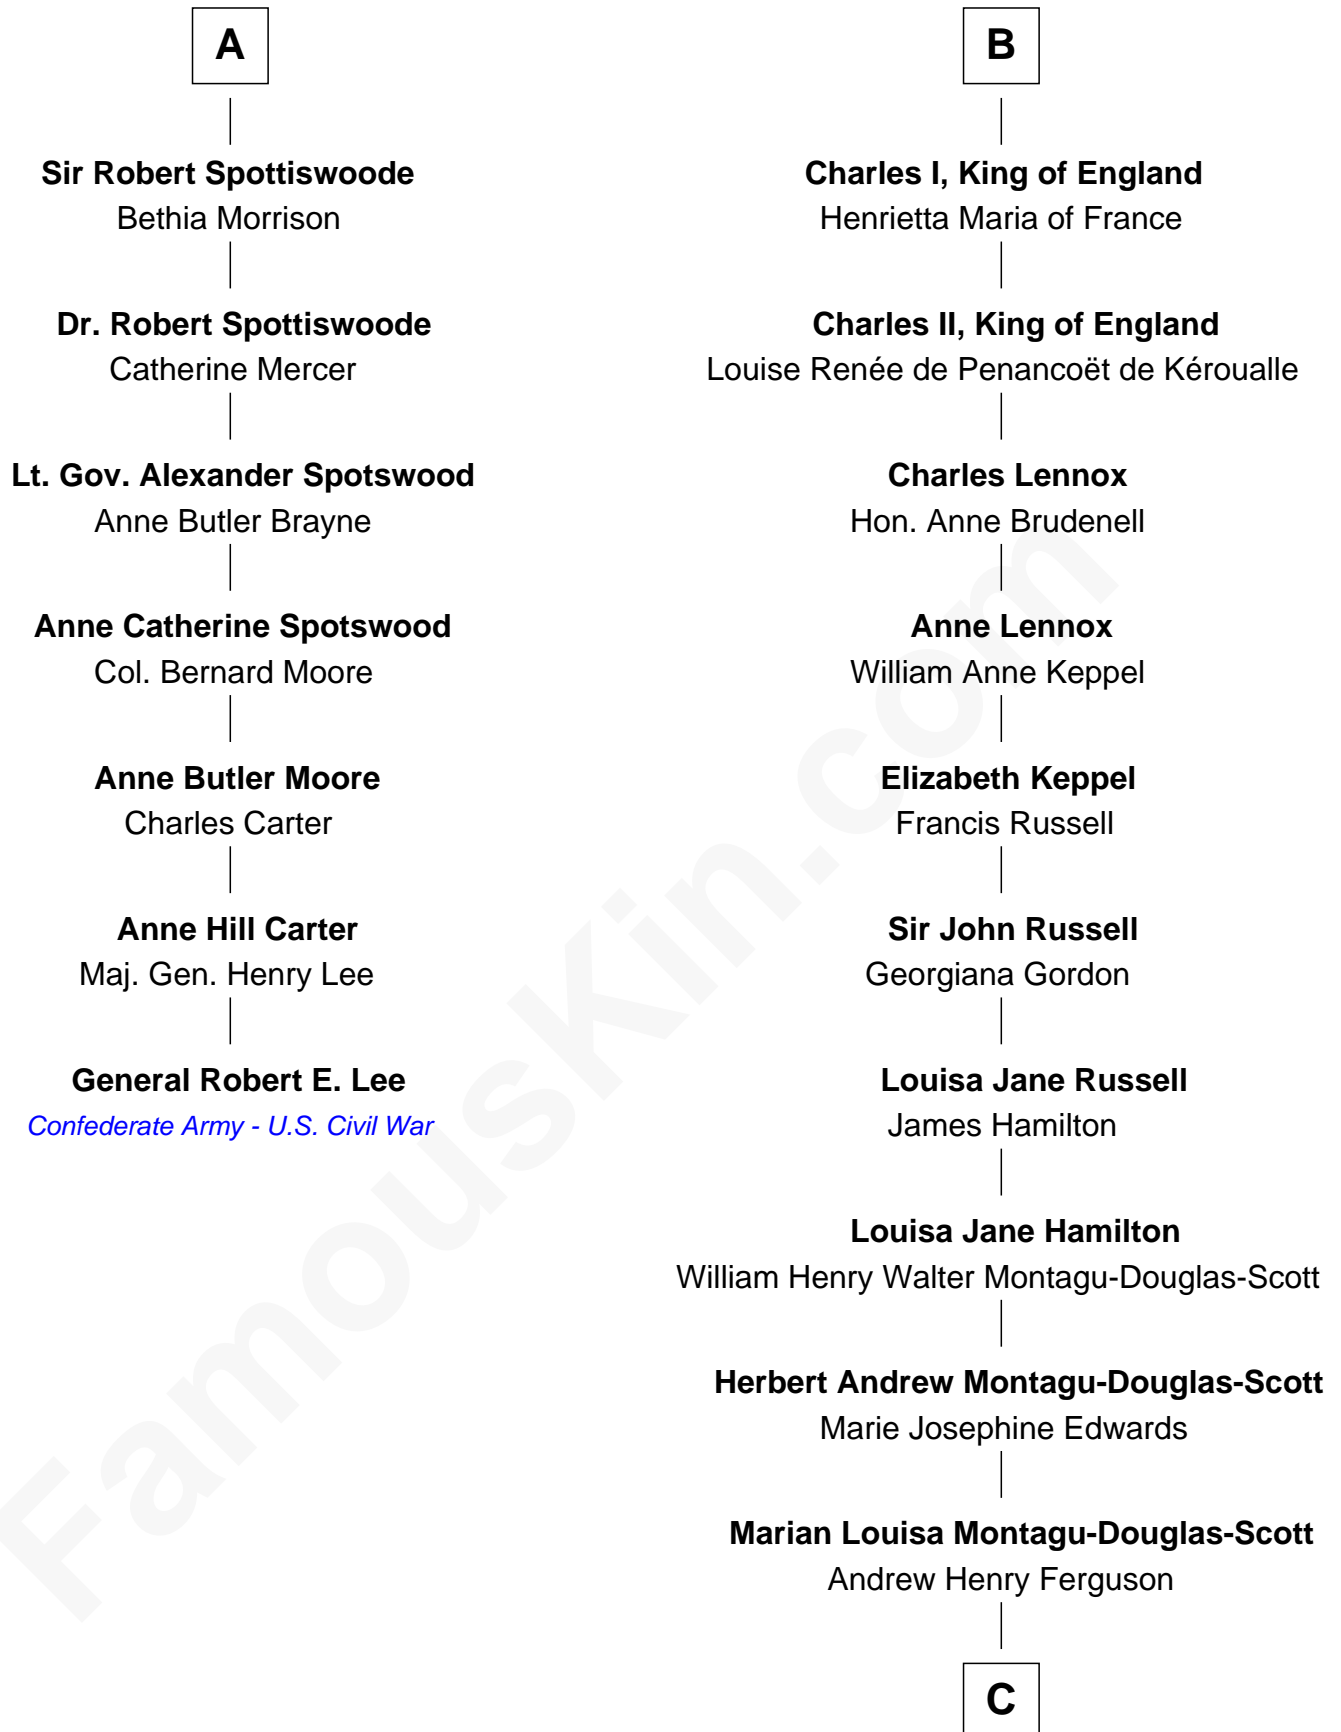

FamousKin.com Relationship Chart of

General Robert E. Lee

Confederate Army - U.S. Civil War

13th cousin 5 times removed of

Sarah Ferguson

Duchess of York

Robert III, King of Scotland

Anabella Drummond

C

Ronald Ivor Ferguson

Susan Mary Wright

Sarah Ferguson

Duchess of York

FamousKin.com

Sarah Ferguson photo by [Norbert Aepli](#) (CC BY 3.0)