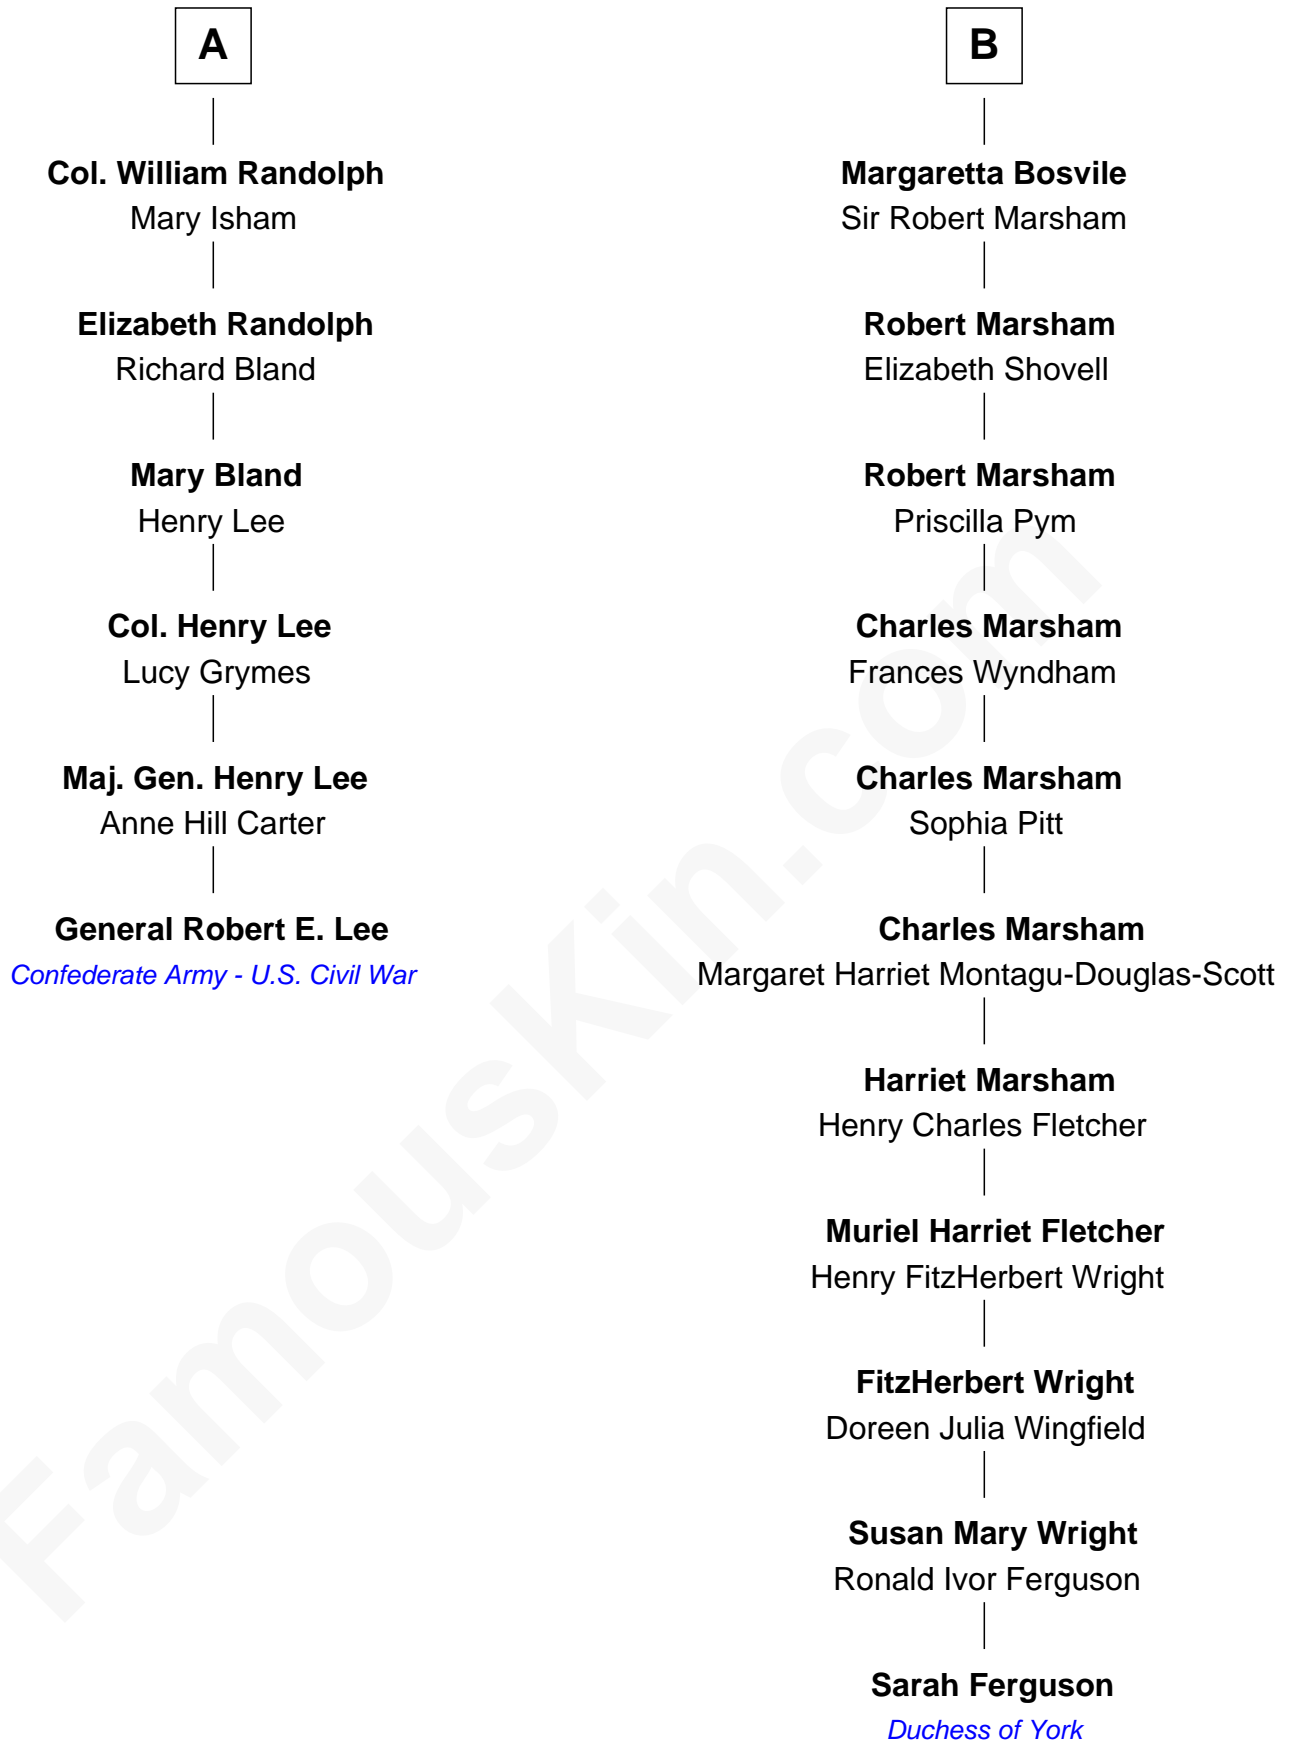

FamousKin.com Relationship Chart of

General Robert E. Lee

Confederate Army - U.S. Civil War

12th cousin 5 times removed of

Sarah Ferguson

Duchess of York

Sir Edward Neville

Katherine Howard

Elizabeth Vincent

Richard Lane

Dorothy Lane

William Randolph

Richard Randolph

Elizabeth Ryland

A

Margaret Neville

John Brooke

Thomas Brooke

Dorothy Heydon

Elizabeth Brooke

Sir Thomas Wyatt

Sir Thomas Wyatt

Jane Hawte

George Wyatt

Jane Finch

Sir Francis Wyatt

Margaret Sandys

Elizabeth Wyatt

Thomas Bosvile

B

Sarah Ferguson photo by [Norbert Aepli](#) ([CC BY 3.0](#))