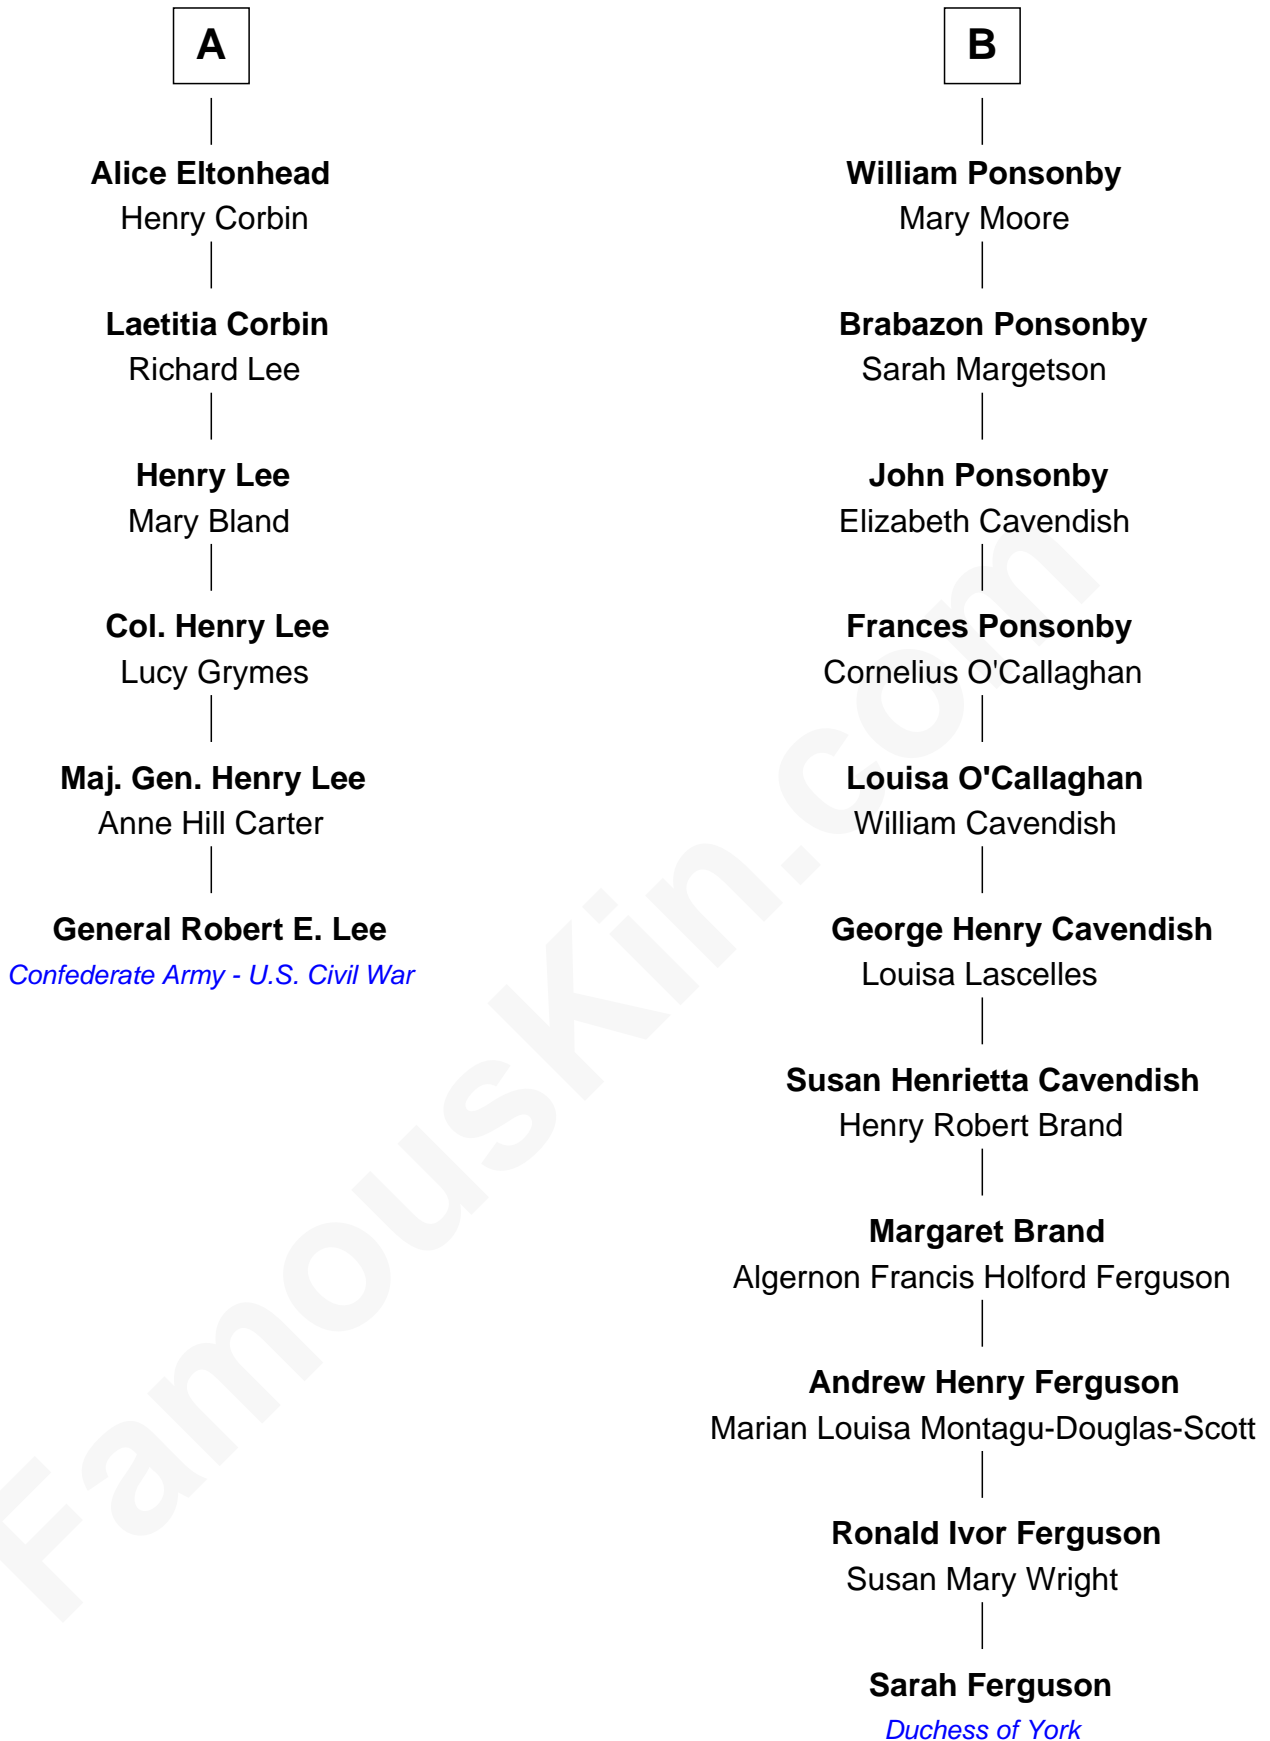

FamousKin.com Relationship Chart of

General Robert E. Lee

Confederate Army - U.S. Civil War

12th cousin 5 times removed of

Sarah Ferguson

Duchess of York

Sarah Ferguson photo by [Norbert Aepli](#) ([CC BY 3.0](#))