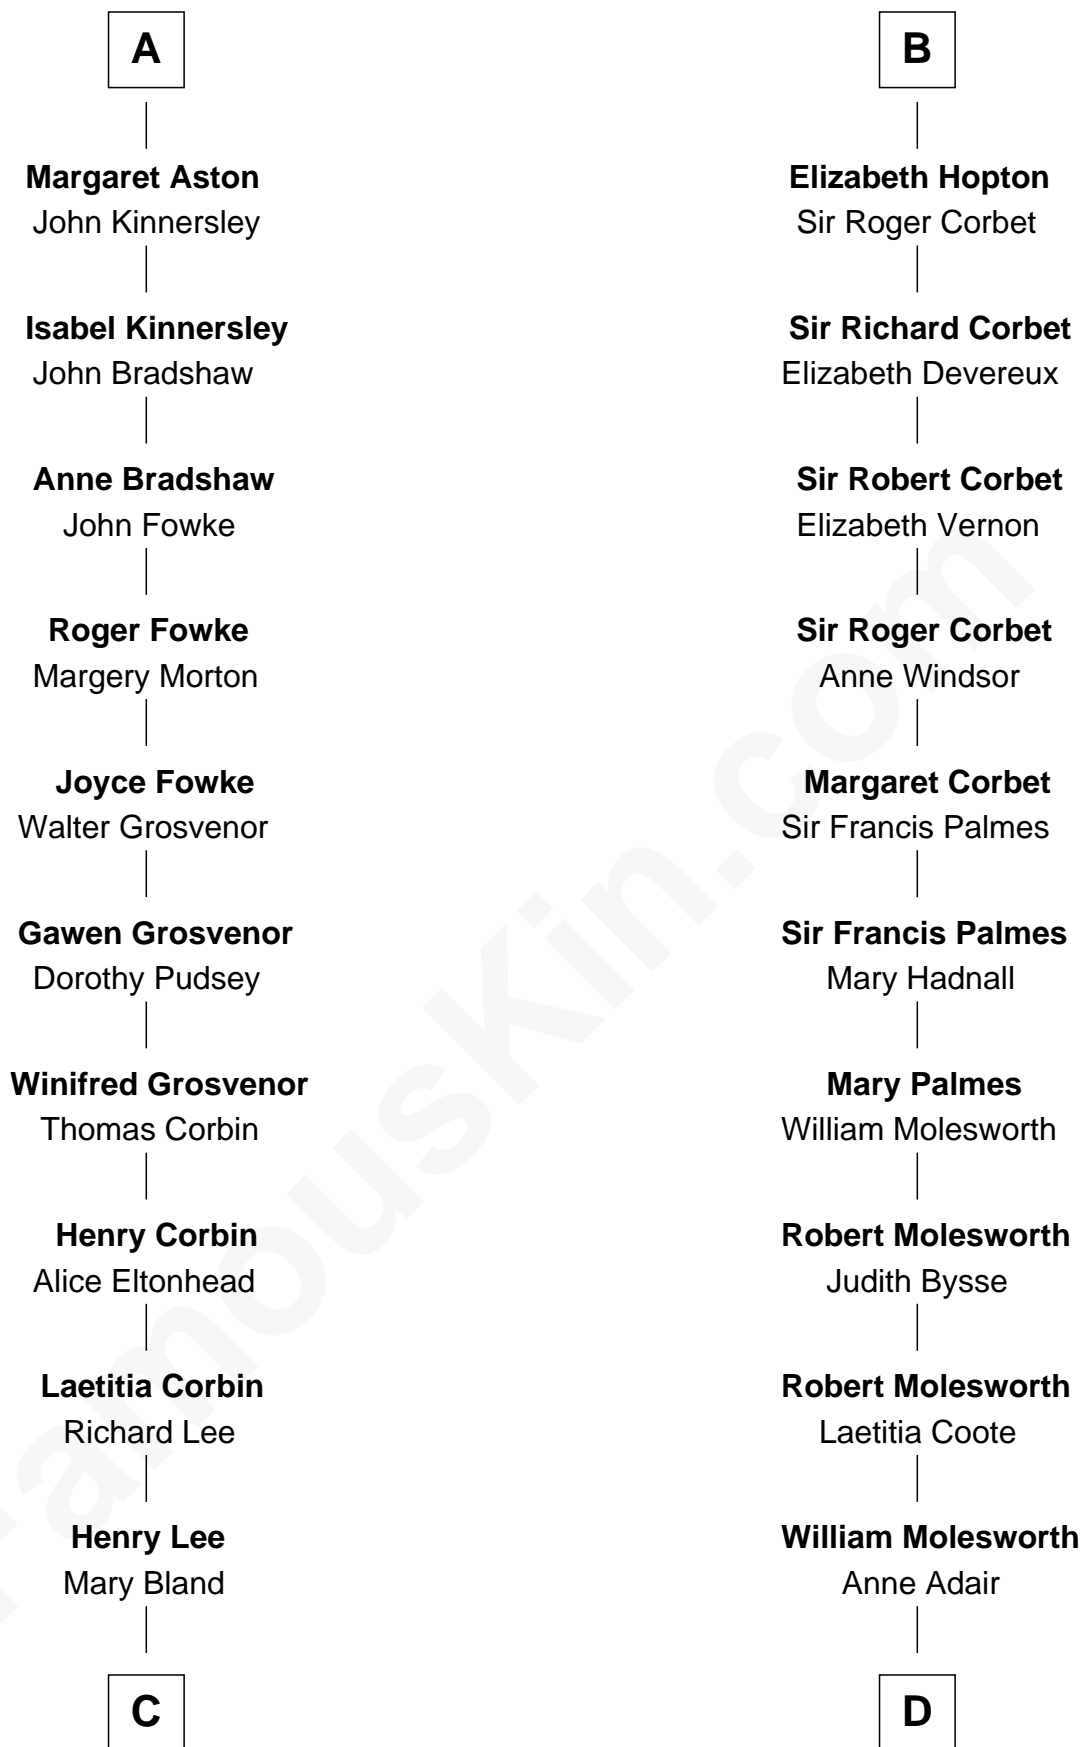

FamousKin.com Relationship Chart of

General Robert E. Lee

Confederate Army - U.S. Civil War

19th cousin 2 times removed of

Olivia De Havilland

Movie Actress

C

Col. Henry Lee

Lucy Grymes

Maj. Gen. Henry Lee

Anne Hill Carter

General Robert E. Lee

Confederate Army - U.S. Civil War

D

Richard Molesworth

Catherine Cobb

John Molesworth

Louise Tomkyns

Margaret Letitia Molesworth

Charles Richard De Havilland

Walter Augustus De Havilland

Lillian Augusta Ruse

Olivia De Havilland

Movie Actress