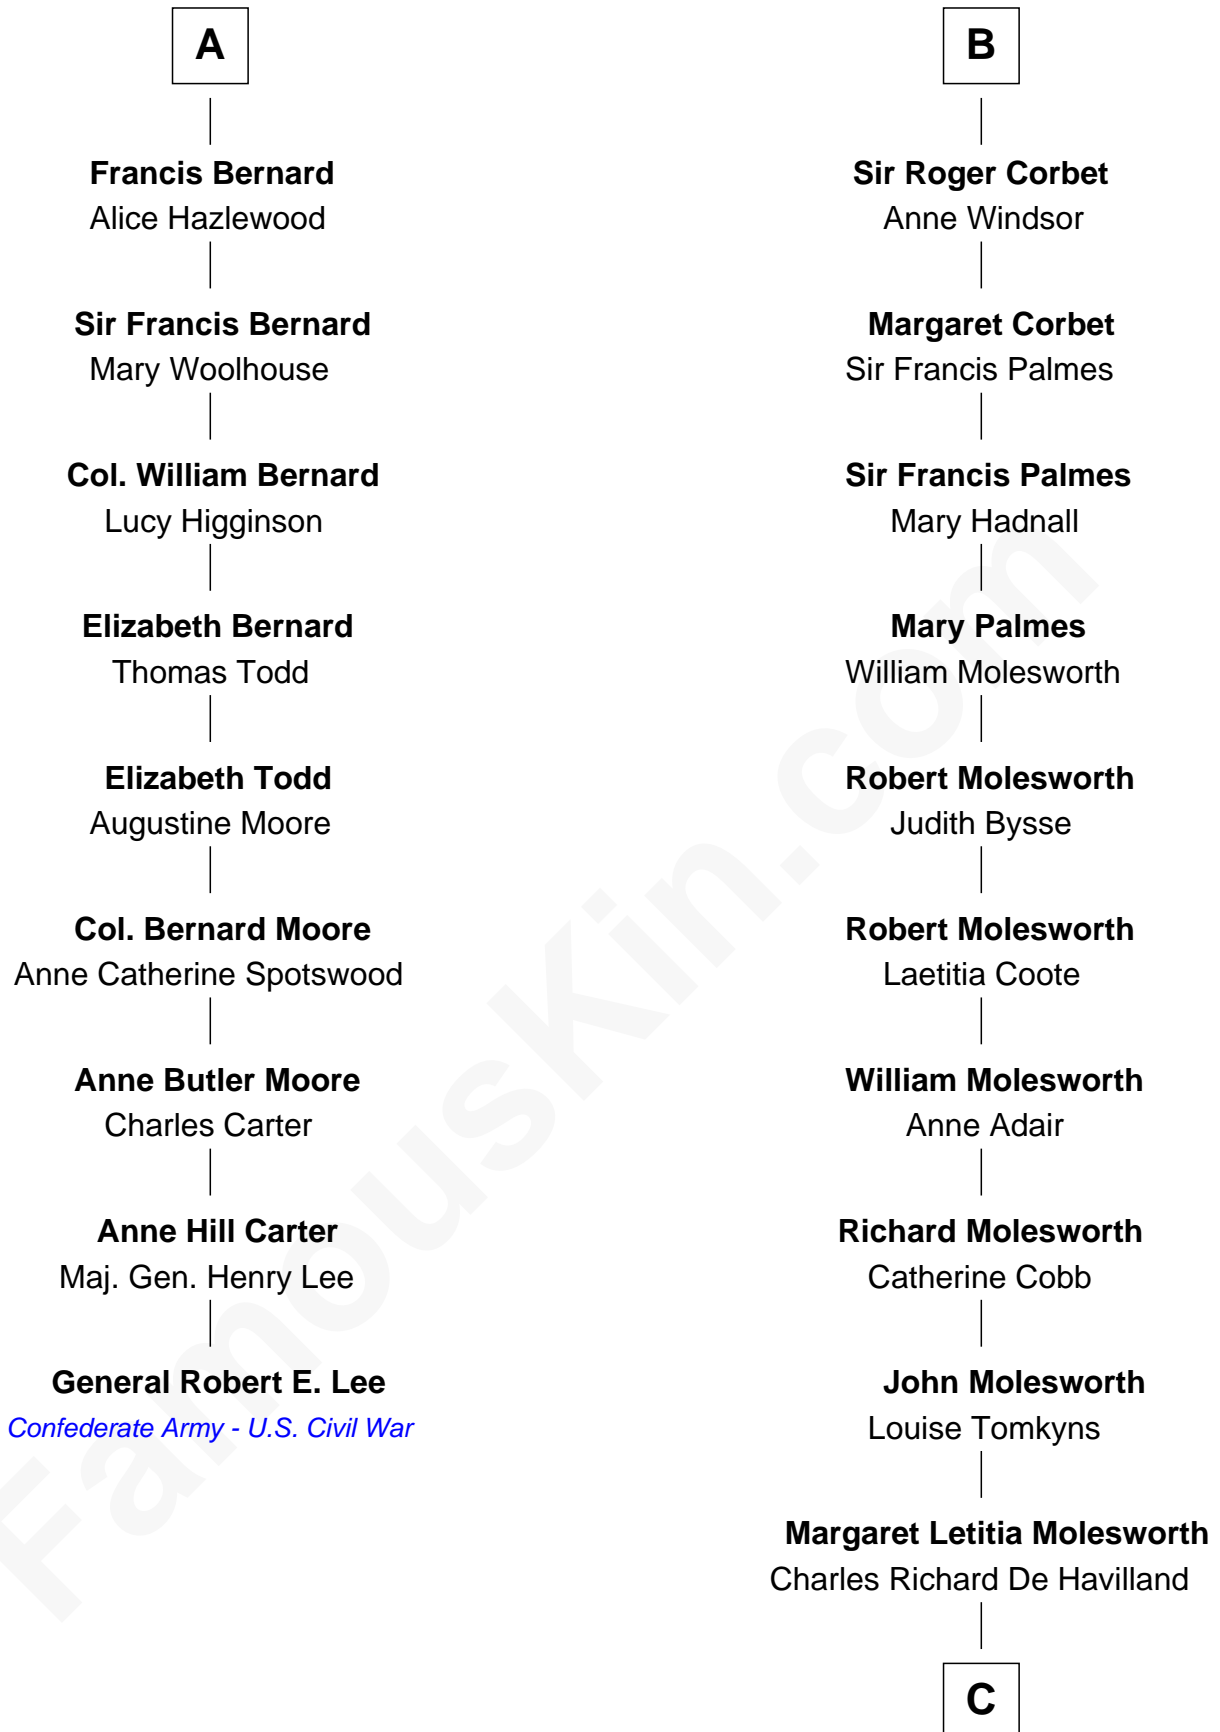

FamousKin.com Relationship Chart of

General Robert E. Lee

Confederate Army - U.S. Civil War

15th cousin 3 times removed of

Olivia De Havilland

Movie Actress

Margaret de Audley

Ralph de Stafford

C

Walter Augustus De Havilland

Lillian Augusta Ruse

Olivia De Havilland

Movie Actress

FamousKin.com