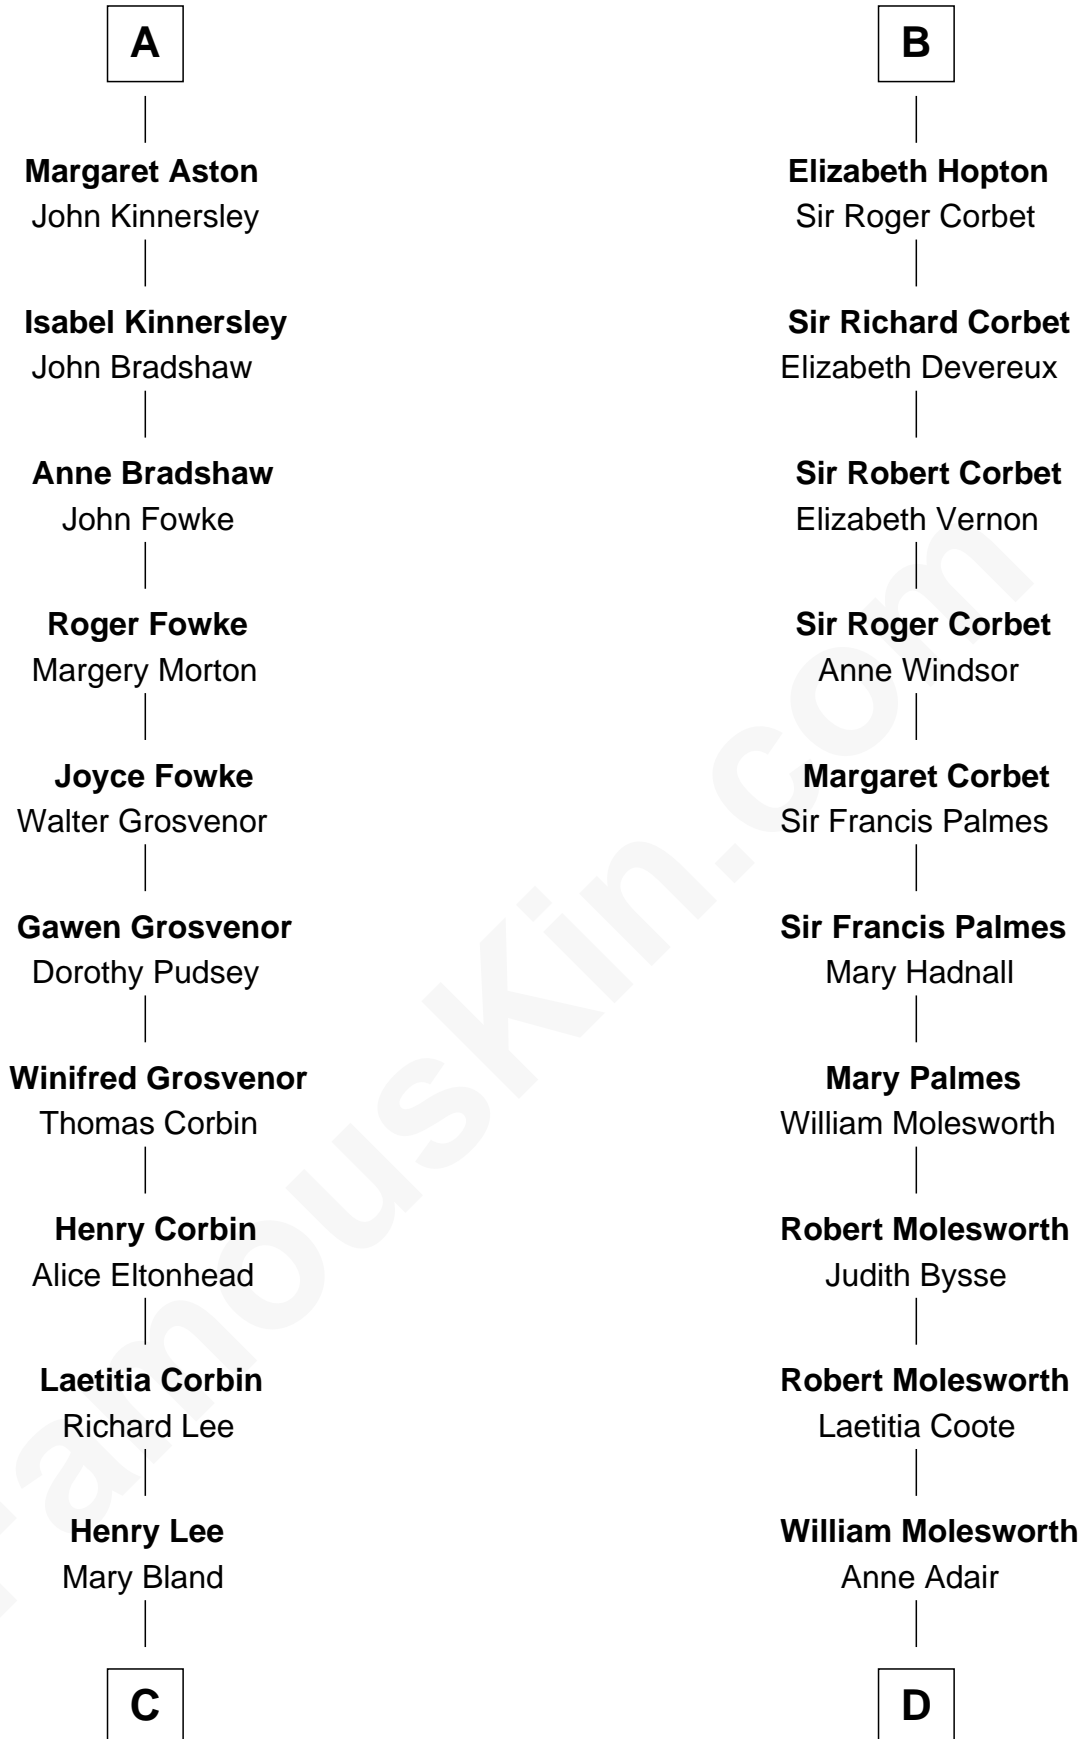

# FamousKin.com Relationship Chart of

**General Robert E. Lee**

*Confederate Army - U.S. Civil War*

19th cousin 2 times removed of

**Joan Fontaine**

*Movie Actress*

**John de Botetourte**

Maud FitzThomas

**C**

**Col. Henry Lee**

Lucy Grymes

**Maj. Gen. Henry Lee**

Anne Hill Carter

**General Robert E. Lee**

*Confederate Army - U.S. Civil War*

**D**

**Richard Molesworth**

Catherine Cobb

**John Molesworth**

Louise Tomkyns

**Margaret Letitia Molesworth**

Charles Richard De Havilland

**Walter Augustus De Havilland**

Lillian Augusta Ruse