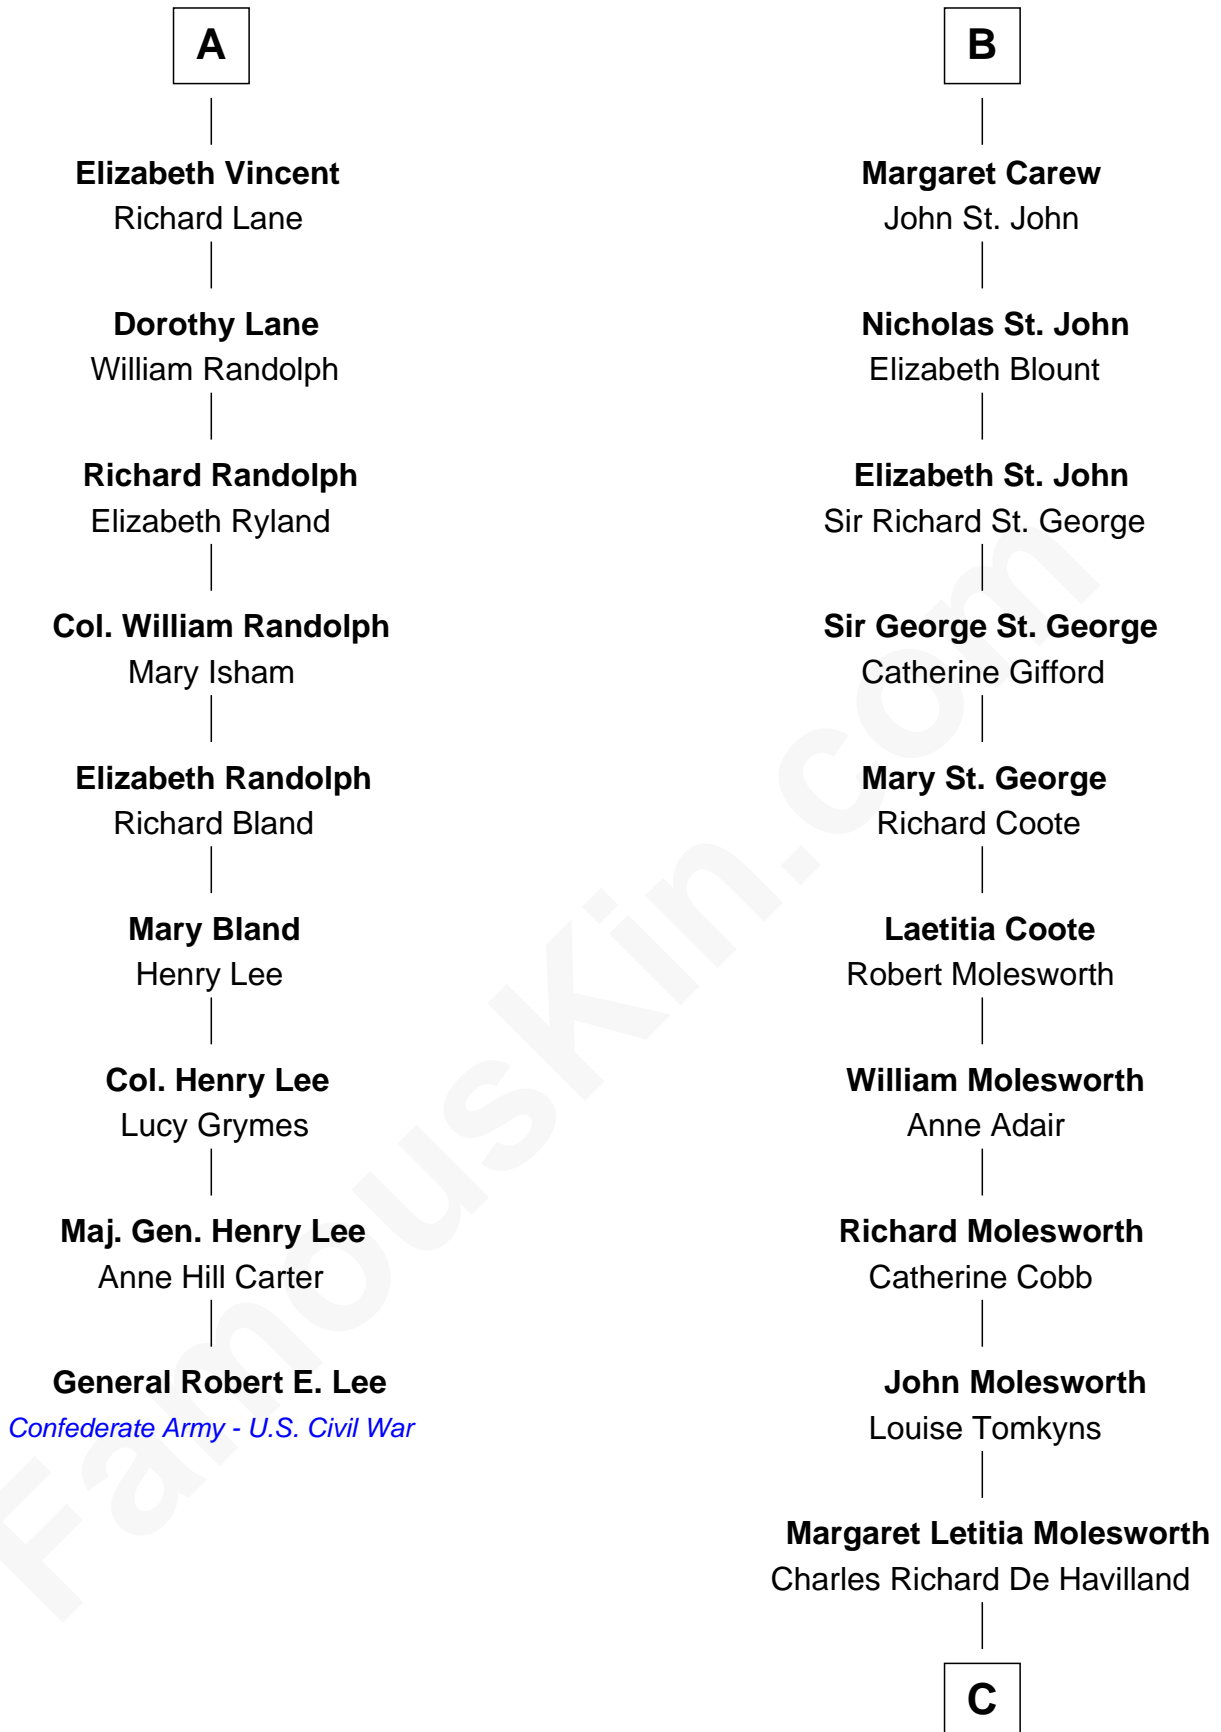

FamousKin.com Relationship Chart of

General Robert E. Lee

Confederate Army - U.S. Civil War

15th cousin 3 times removed of

Joan Fontaine

Movie Actress

C

Walter Augustus De Havilland

Lillian Augusta Ruse

Joan Fontaine

Movie Actress

FamousKin.com