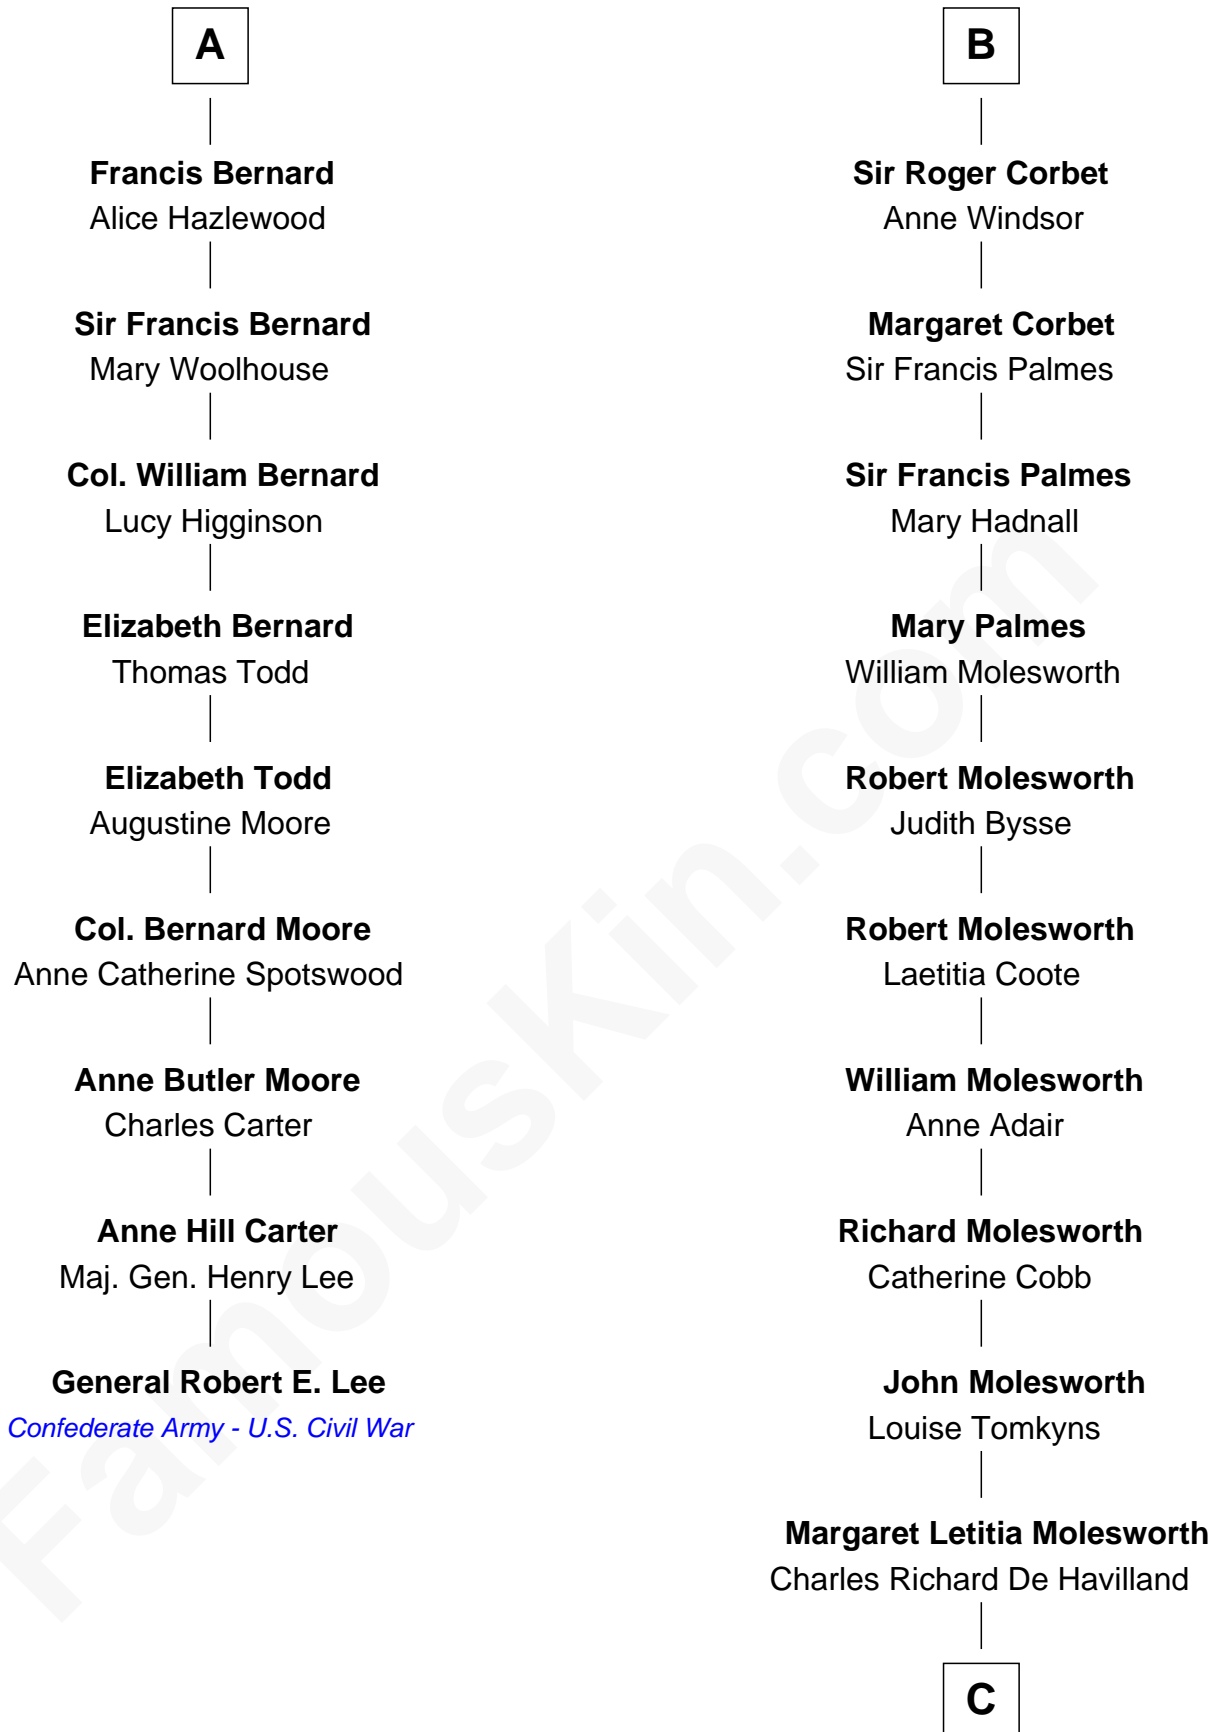

FamousKin.com Relationship Chart of

General Robert E. Lee

Confederate Army - U.S. Civil War

15th cousin 3 times removed of

Joan Fontaine

Movie Actress

Margaret de Audley

Ralph de Stafford

C

Walter Augustus De Havilland

Lillian Augusta Ruse

Joan Fontaine

Movie Actress

FamousKin.com