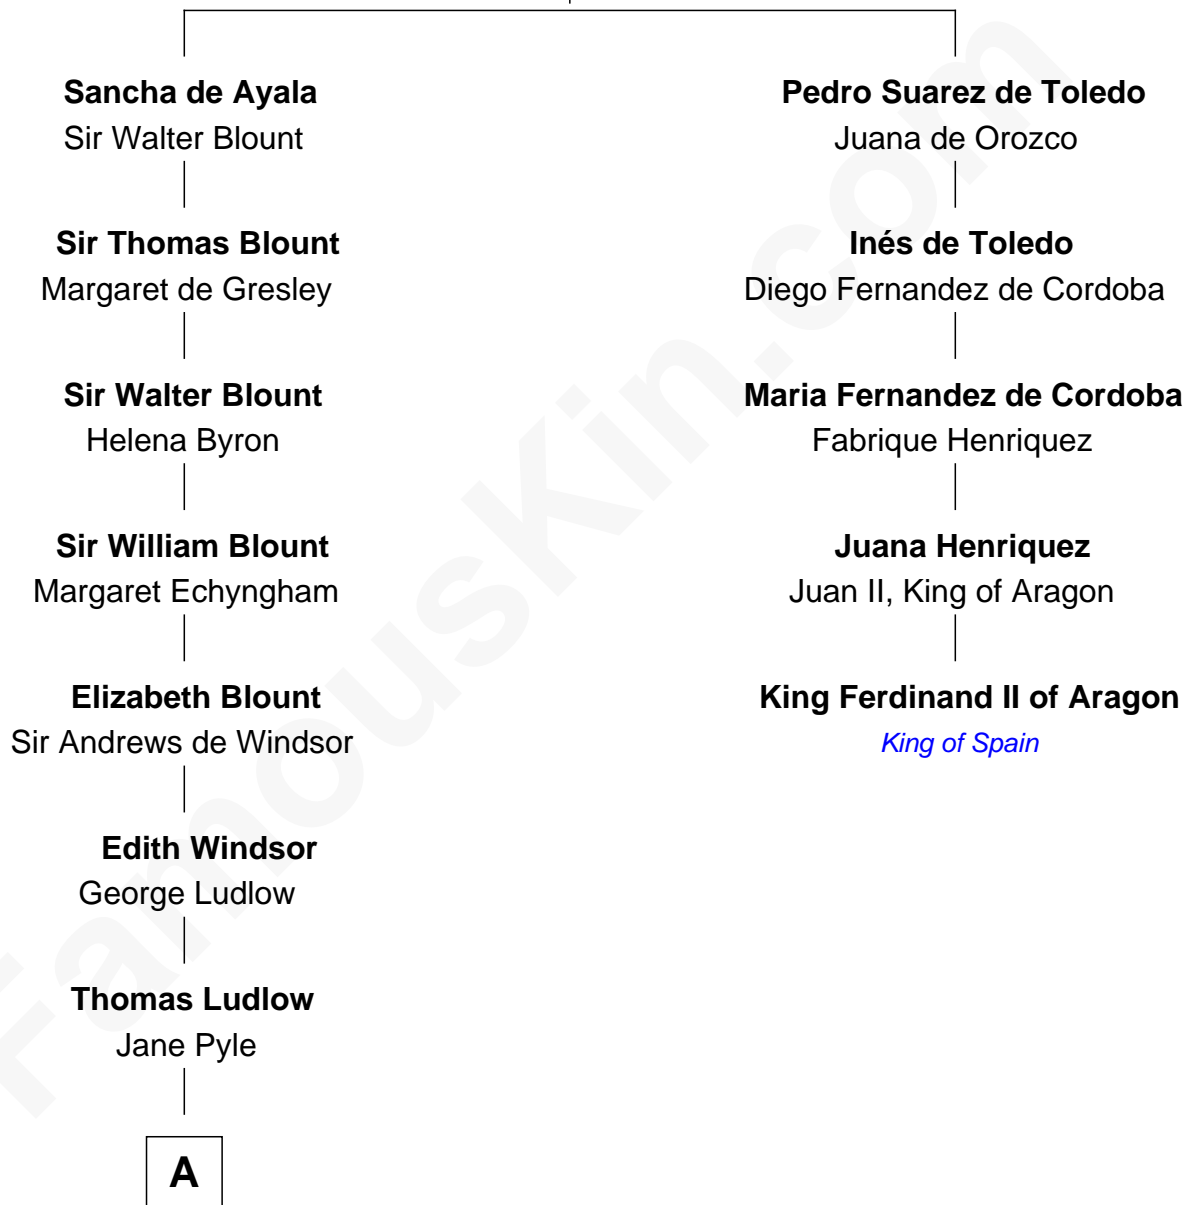

Diego Gomez de Toledo

Inez Alfonsa de Ayala