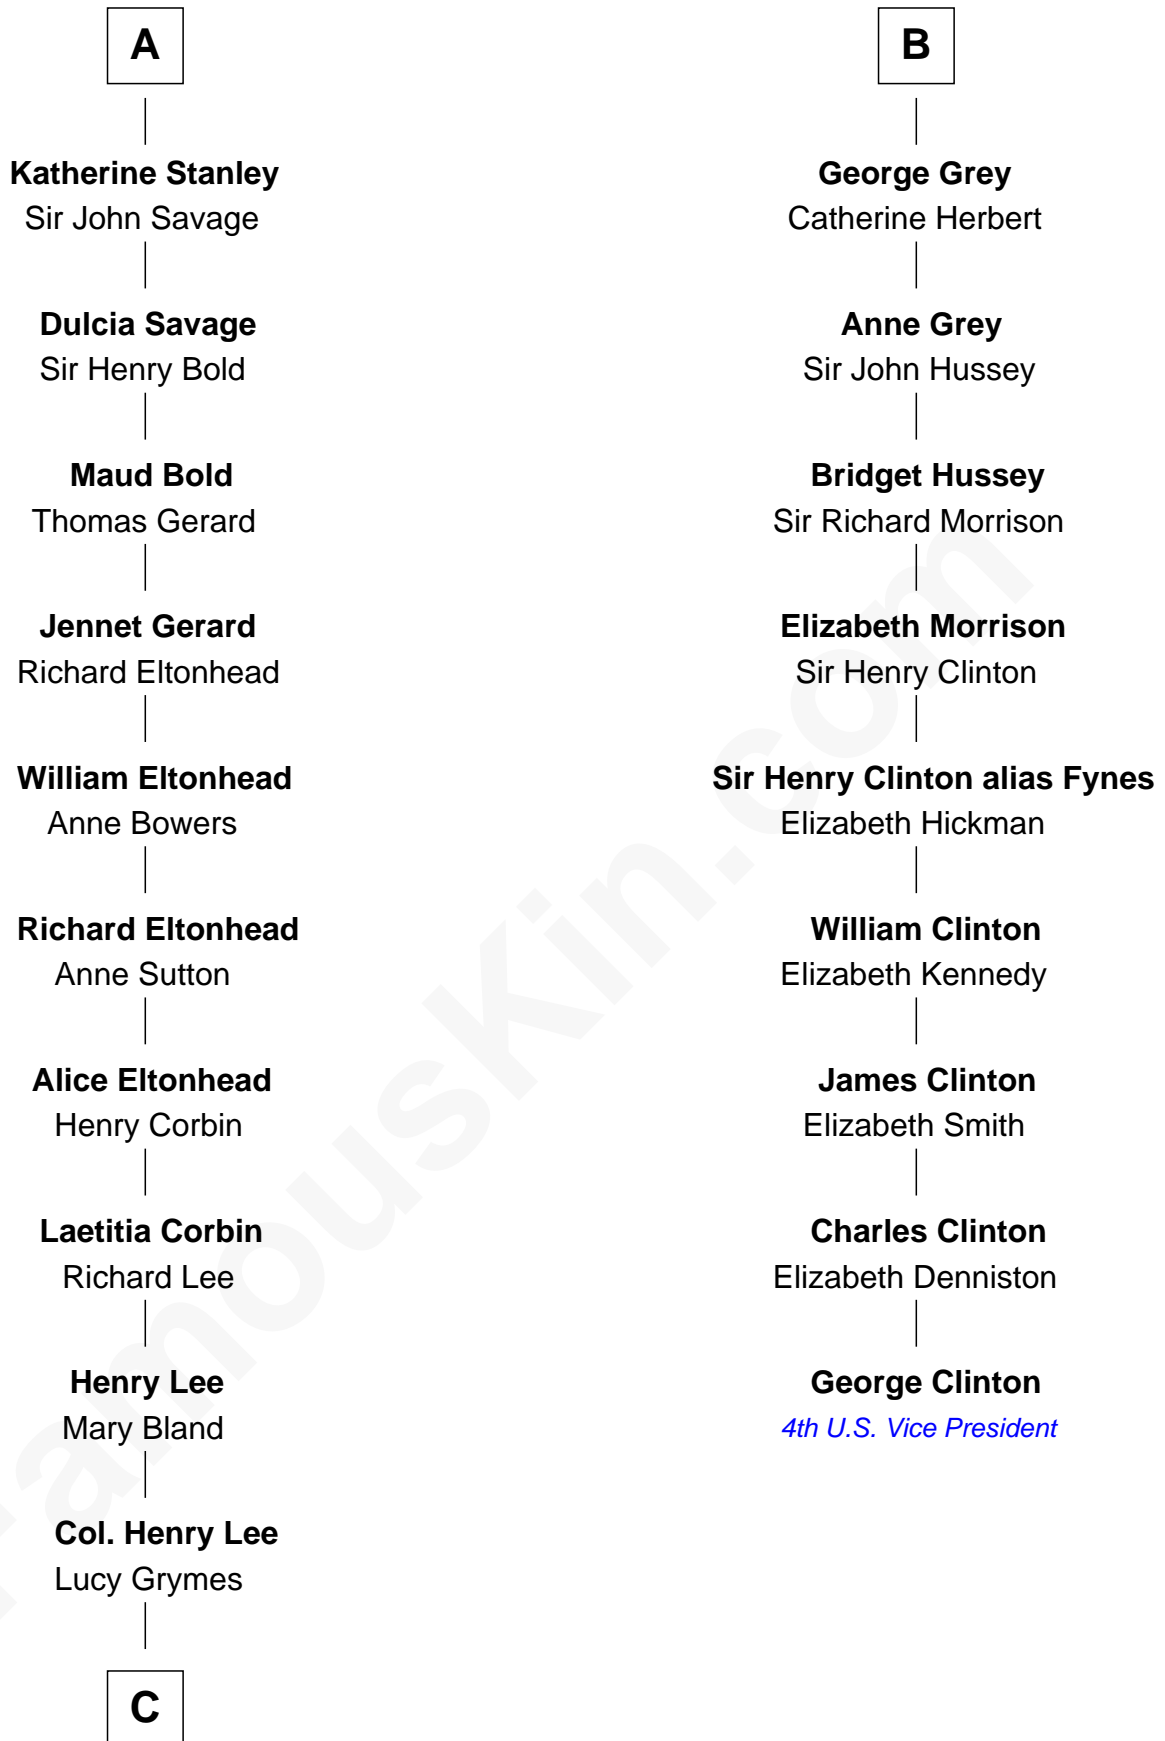

FamousKin.com

Relationship Chart of

General Robert E. Lee

Confederate Army - U.S. Civil War

15th cousin 3 times removed of

George Clinton

4th U.S. Vice President

Sir Humphrey de Bohun

Eleanor de Bohun

Sir John de Verdun

Maud de Verdun

Sir John de Grey

Sir Roger de Grey

Elizabeth de Hastings

Sir Reynold de Grey

Eleanor le Strange

Sir Reynold Grey

Margaret de Ros

Sir John Grey

Constance de Holand

Sir Edmund Grey

Katherine Percy

B

C