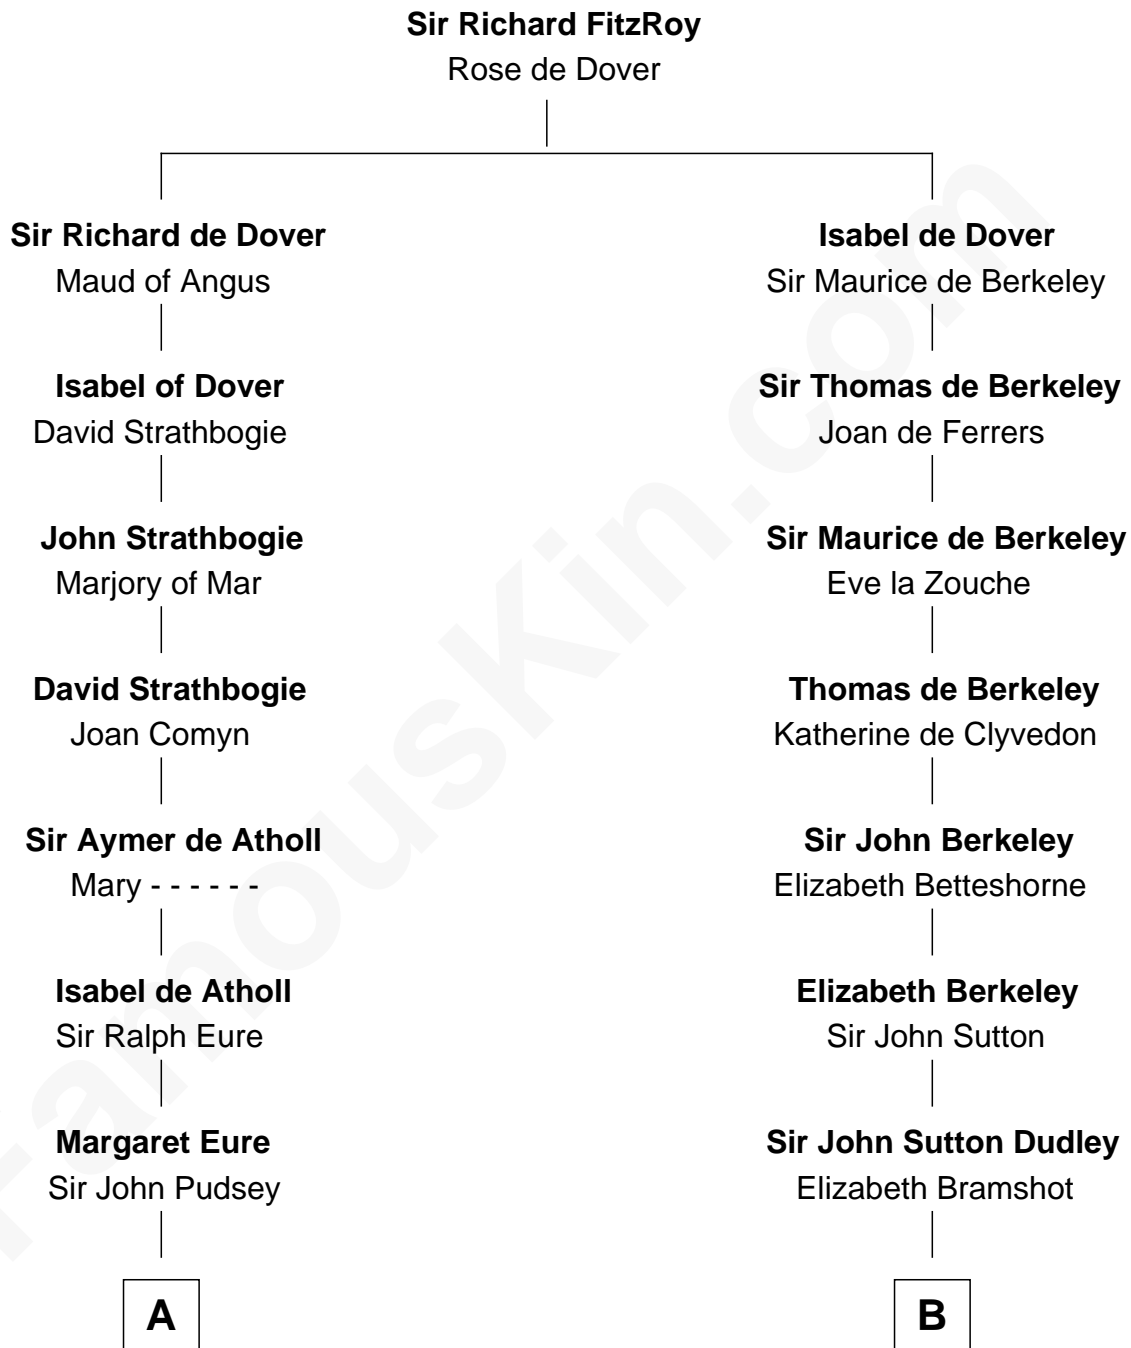

FamousKin.com Relationship Chart of

General Robert E. Lee

Confederate Army - U.S. Civil War

15th cousin 6 times removed of

George Clinton

4th U.S. Vice President

C

—
Laetitia Corbin

Richard Lee

—
Henry Lee

Mary Bland

—
Col. Henry Lee

Lucy Grymes

—
Maj. Gen. Henry Lee

Anne Hill Carter

—
General Robert E. Lee