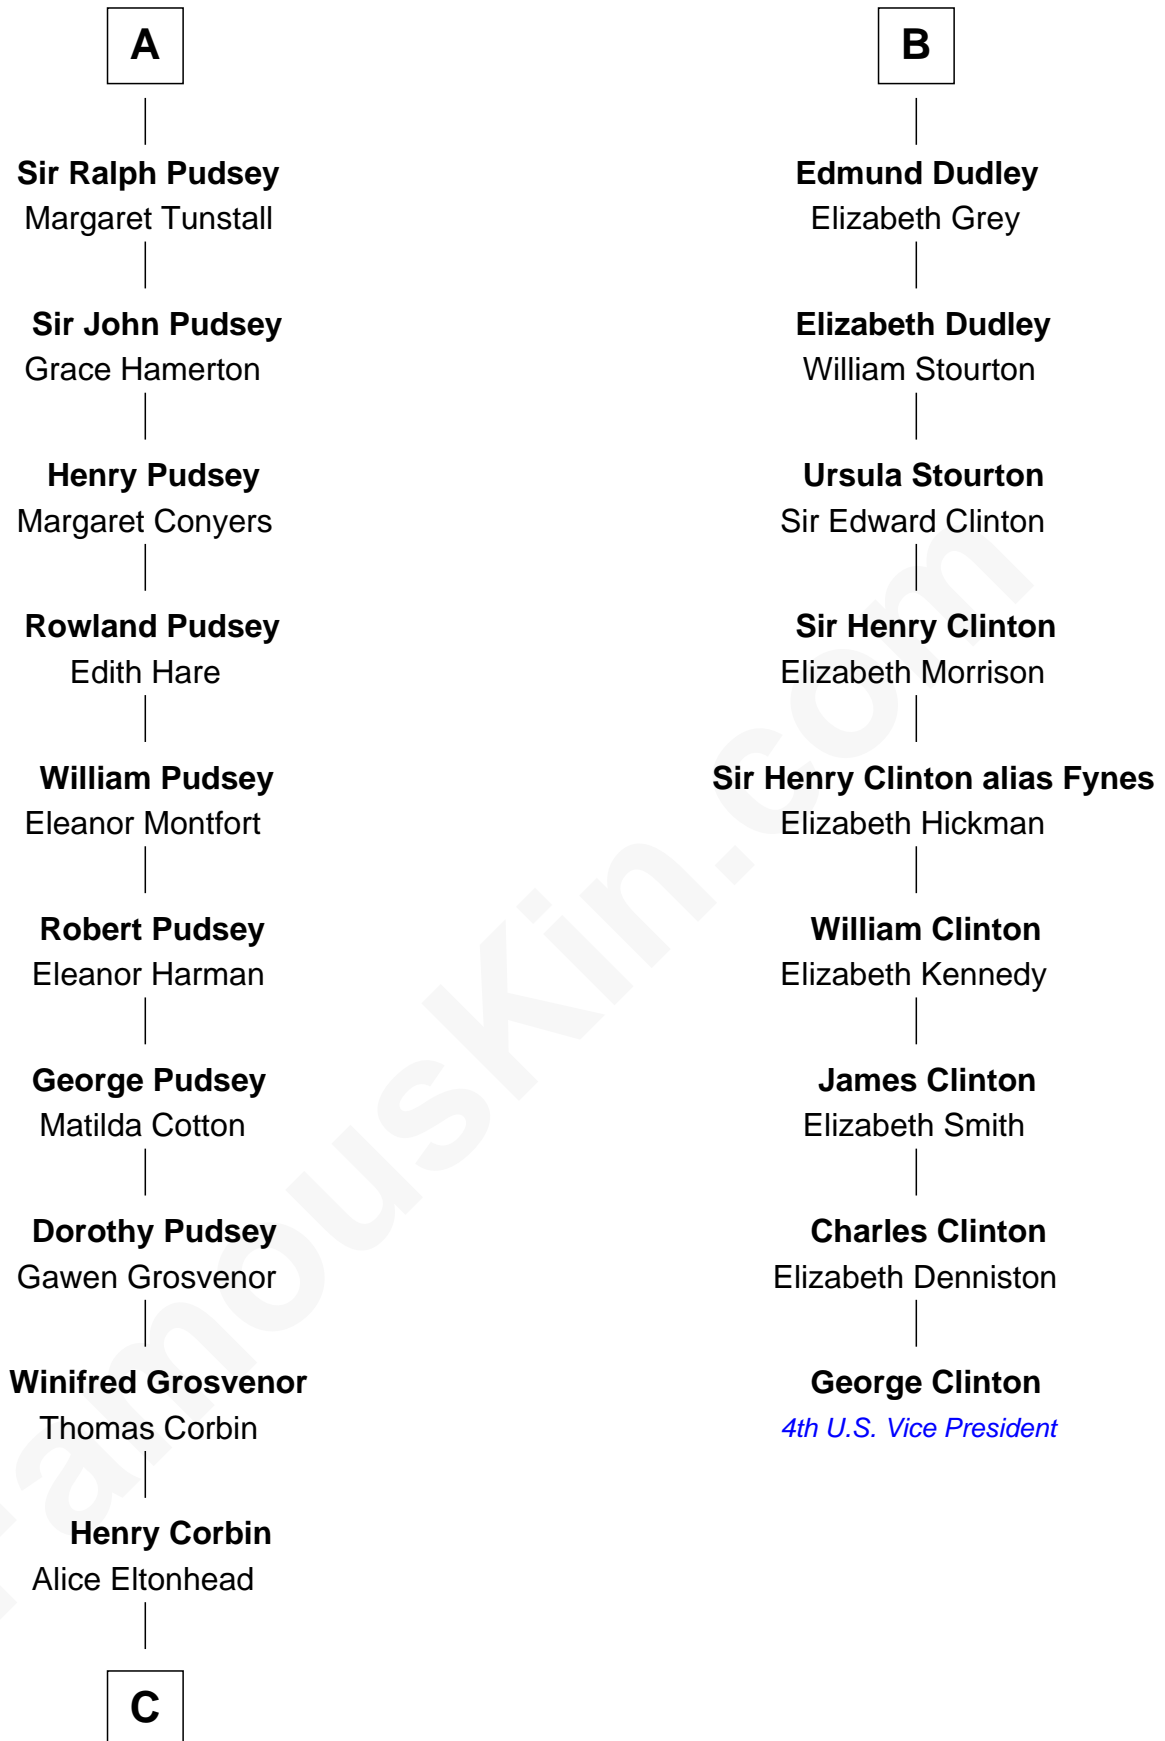

FamousKin.com Relationship Chart of

General Robert E. Lee

Confederate Army - U.S. Civil War

15th cousin 6 times removed of

George Clinton

4th U.S. Vice President

C

—
Laetitia Corbin

Richard Lee

—
Henry Lee

Mary Bland

—
Col. Henry Lee

Lucy Grymes

—
Maj. Gen. Henry Lee

Anne Hill Carter

—
General Robert E. Lee