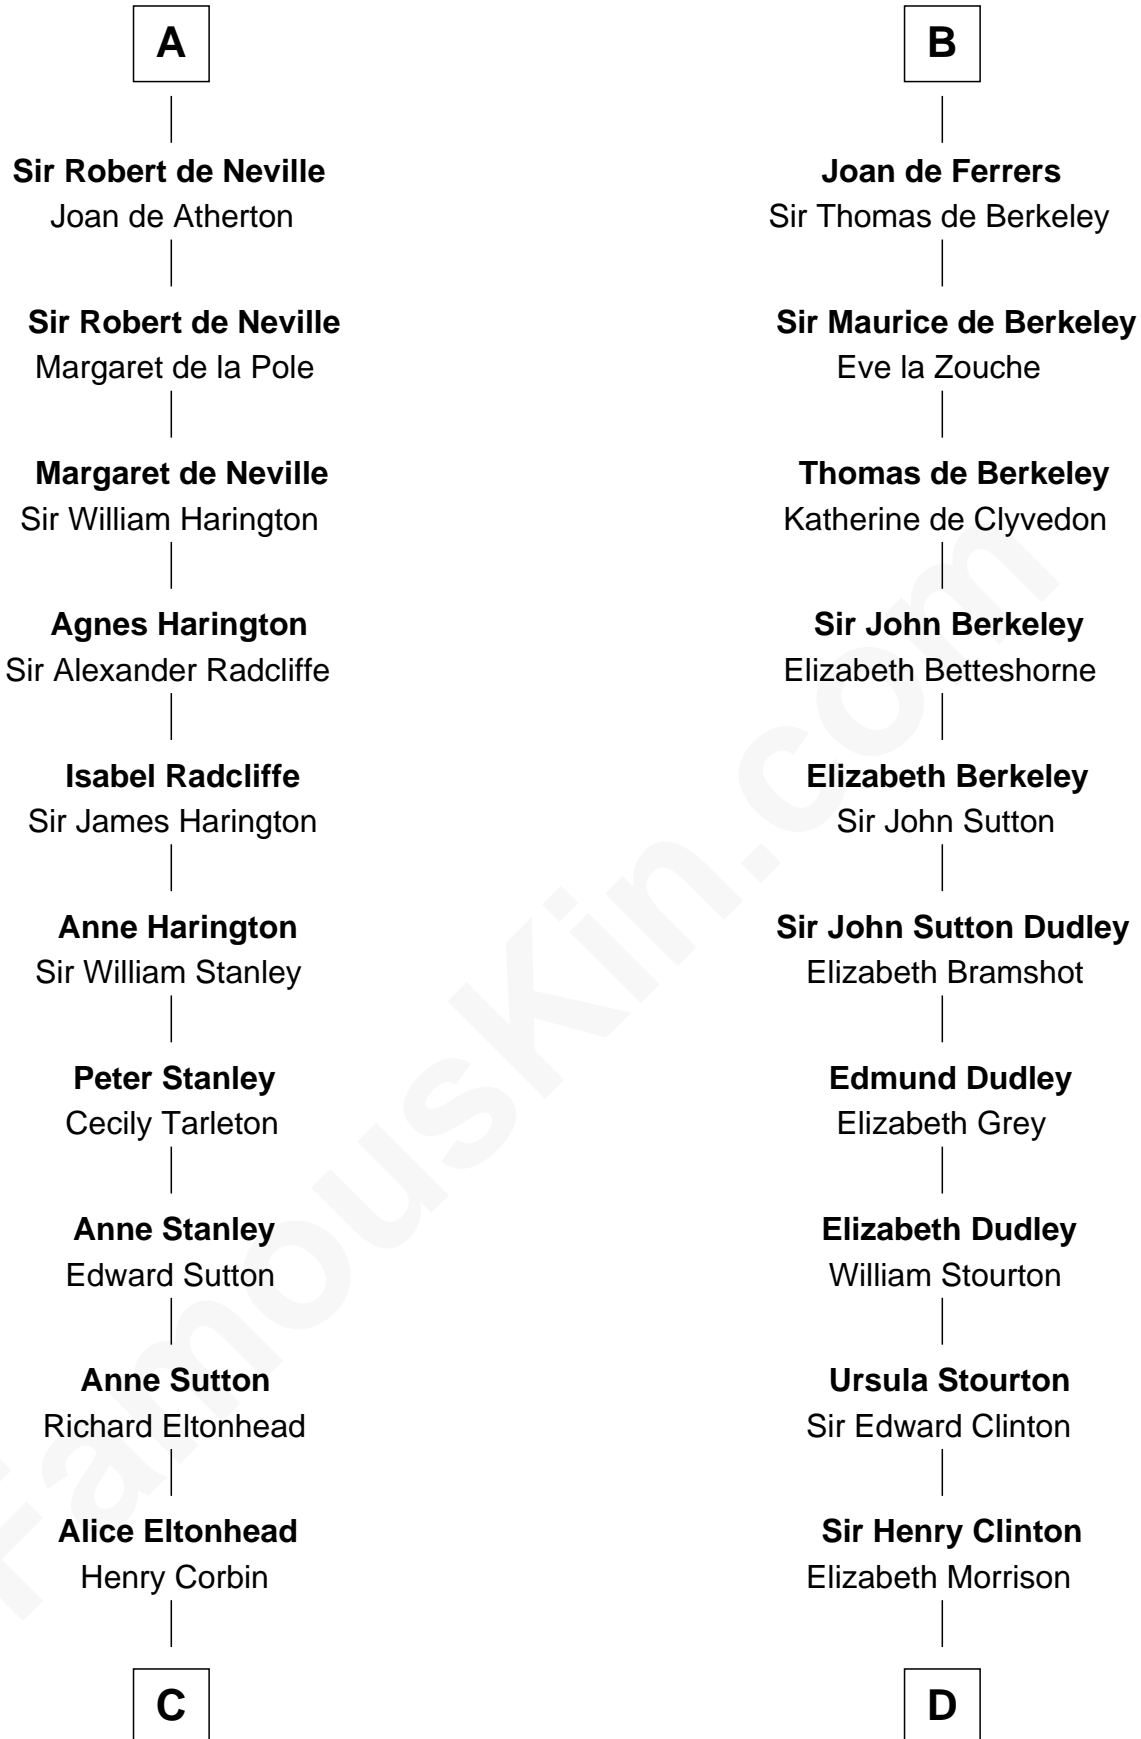

FamousKin.com Relationship Chart of

General Robert E. Lee

Confederate Army - U.S. Civil War

21st cousin of

George Clinton

4th U.S. Vice President

Maldred of Carlisle and Allendale

Edith of Northumbria