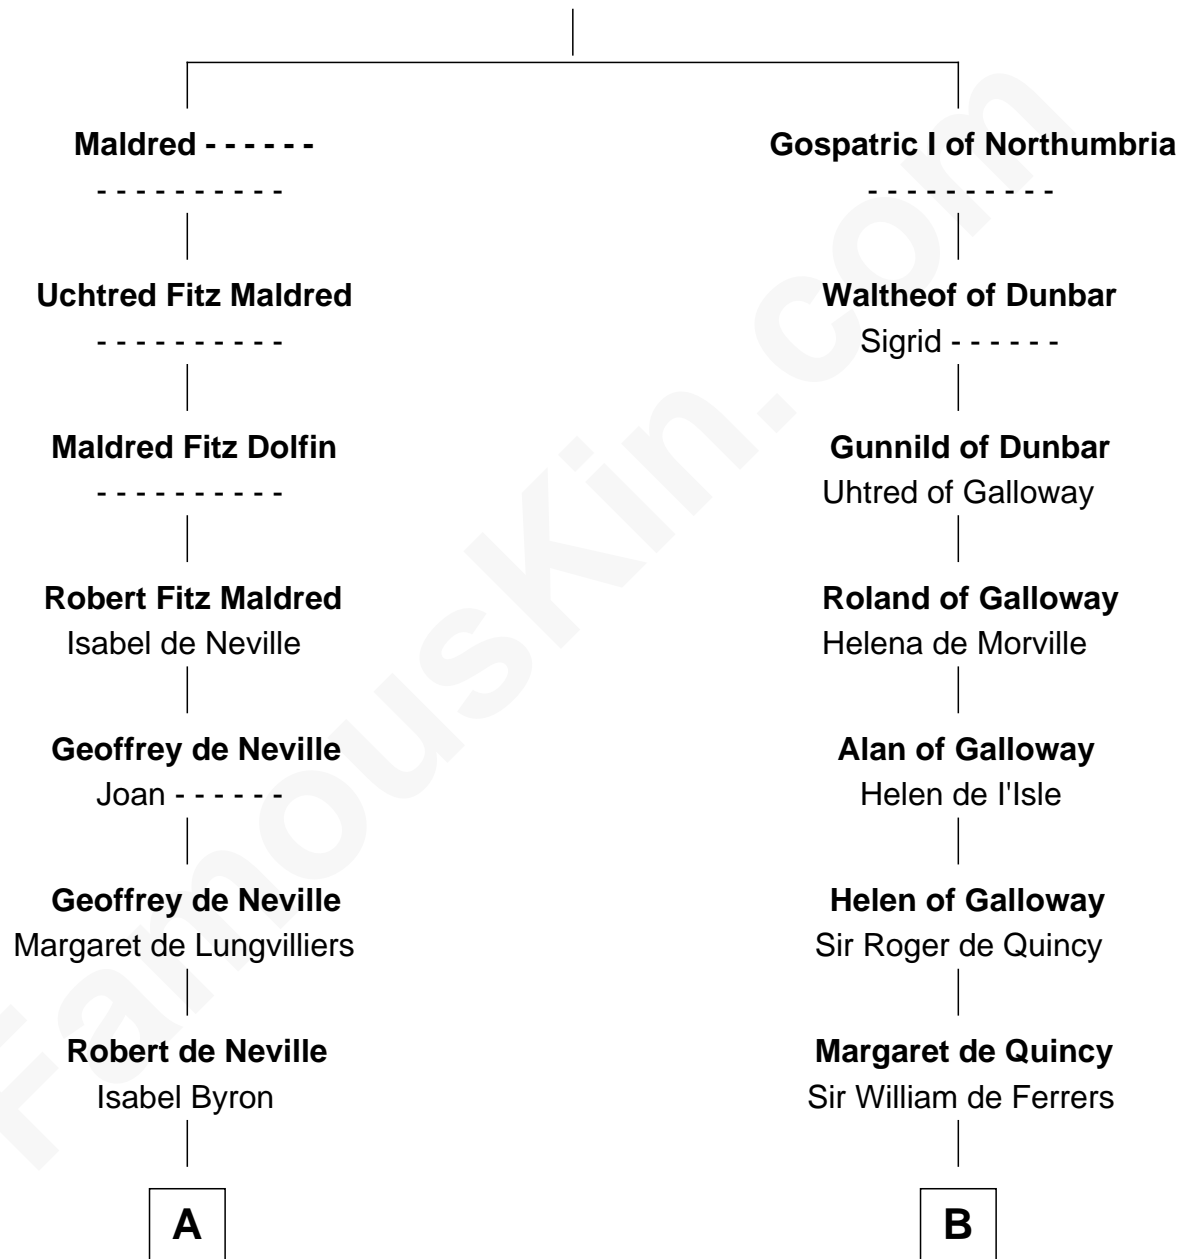

FamousKin.com Relationship Chart of

General Robert E. Lee

Confederate Army - U.S. Civil War

21st cousin of

George Clinton

4th U.S. Vice President

Maldred of Carlisle and Allendale

Edith of Northumbria

C

Laetitia Corbin

Richard Lee

Henry Lee

Mary Bland

Col. Henry Lee

Lucy Grymes

Maj. Gen. Henry Lee

Anne Hill Carter

General Robert E. Lee

Confederate Army - U.S. Civil War

D

Sir Henry Clinton alias Fynes

Elizabeth Hickman

William Clinton

Elizabeth Kennedy

James Clinton

Elizabeth Smith

Charles Clinton

Elizabeth Denniston

George Clinton

4th U.S. Vice President

FamousKin.com