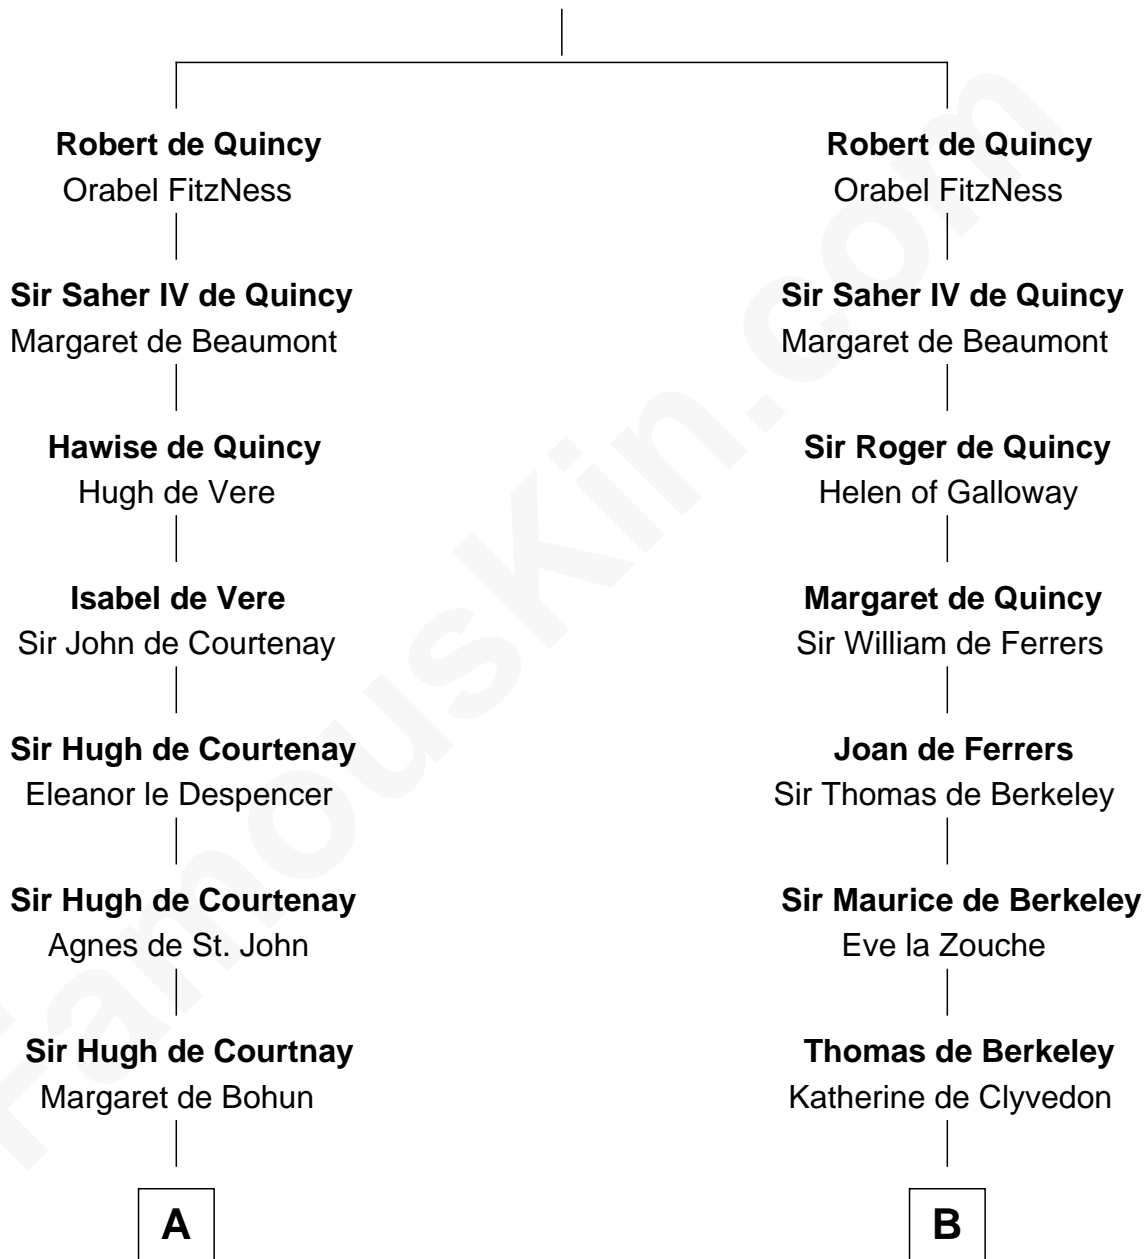

FamousKin.com

Relationship Chart of

General Robert E. Lee

Confederate Army - U.S. Civil War

18th cousin 3 times removed of

George Clinton

4th U.S. Vice President

Saher I de Quincy

Maud de St. Liz

C

Col. Robert Carter

Judith Armistead

John Carter

Elizabeth Hill

Charles Carter

Anne Butler Moore

4th U.S. Vice President

FamousKin.com