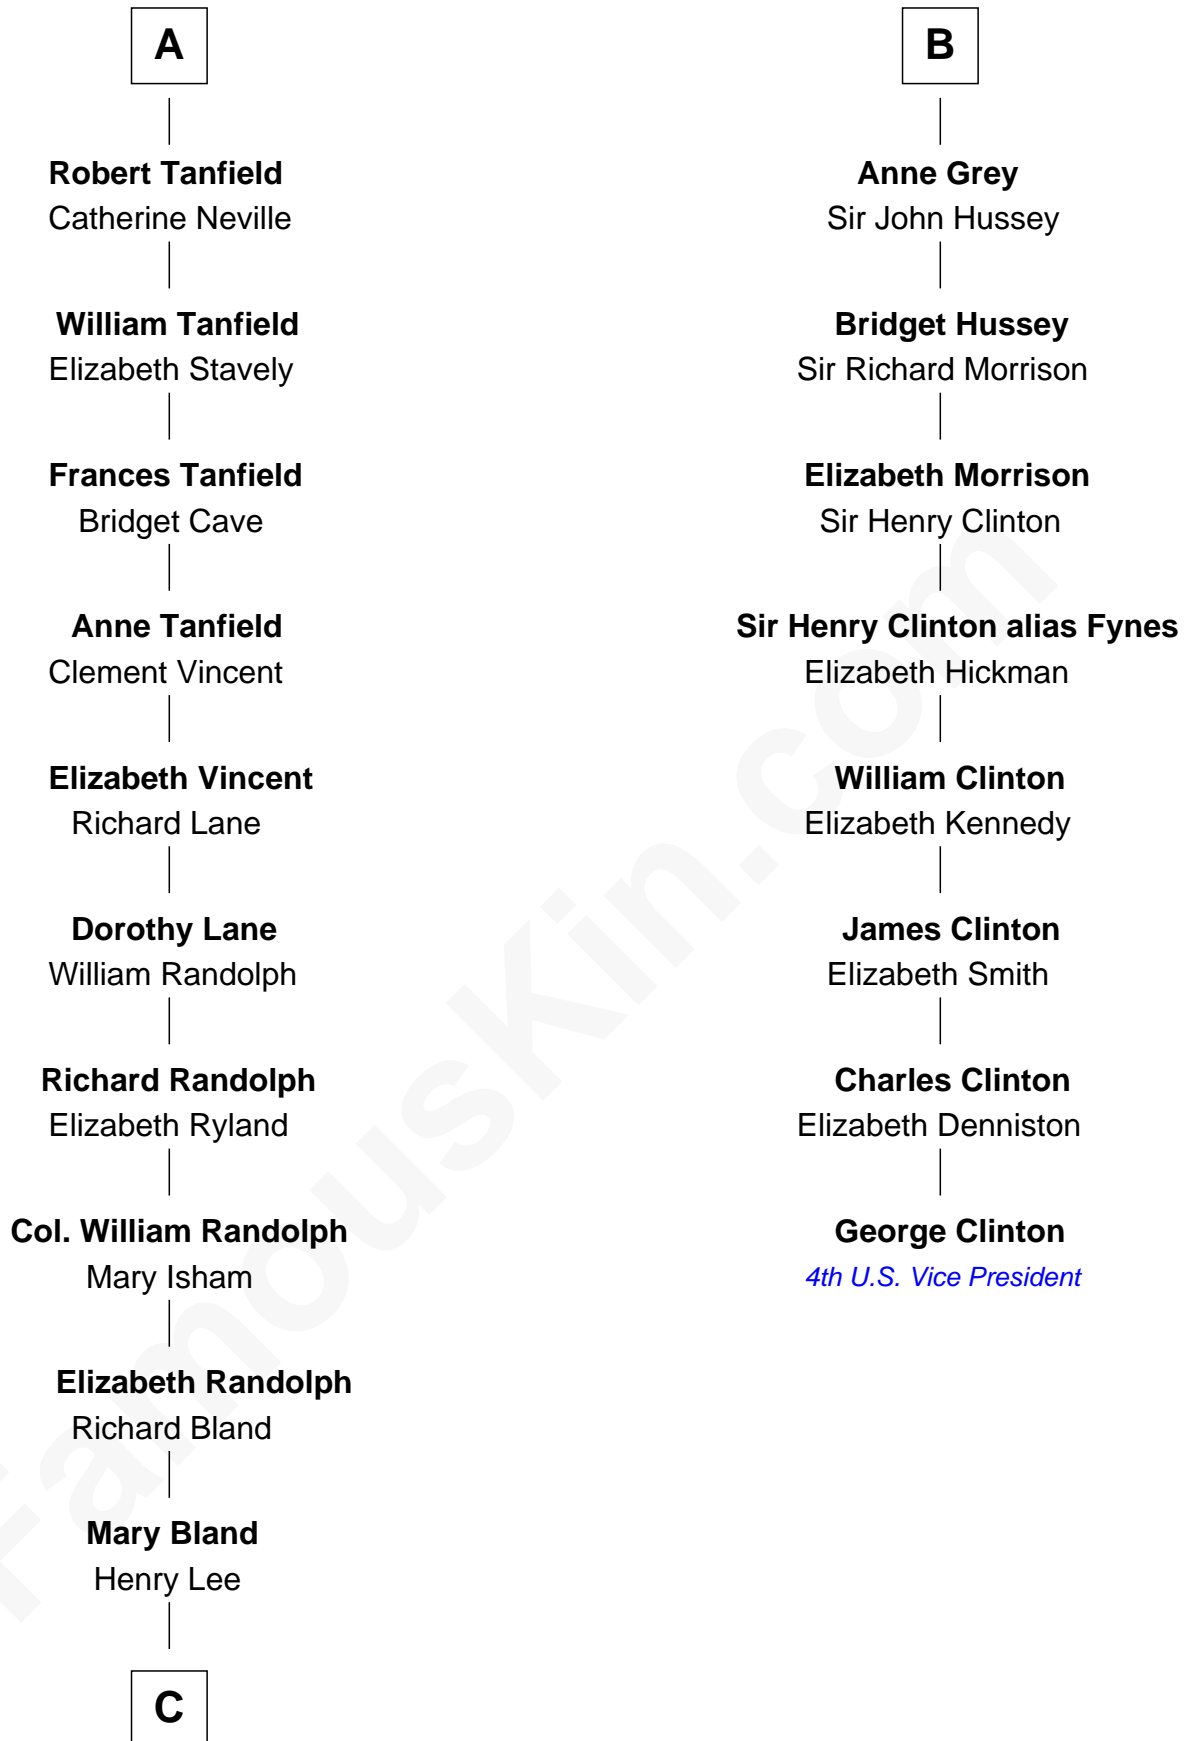

FamousKin.com Relationship Chart of

General Robert E. Lee

Confederate Army - U.S. Civil War

14th cousin 5 times removed of

George Clinton

4th U.S. Vice President

Roger de Mortimer

Joan de Geneville

C

Col. Henry Lee

Lucy Grymes

Maj. Gen. Henry Lee

Anne Hill Carter

General Robert E. Lee

Confederate Army - U.S. Civil War

FamousKin.com