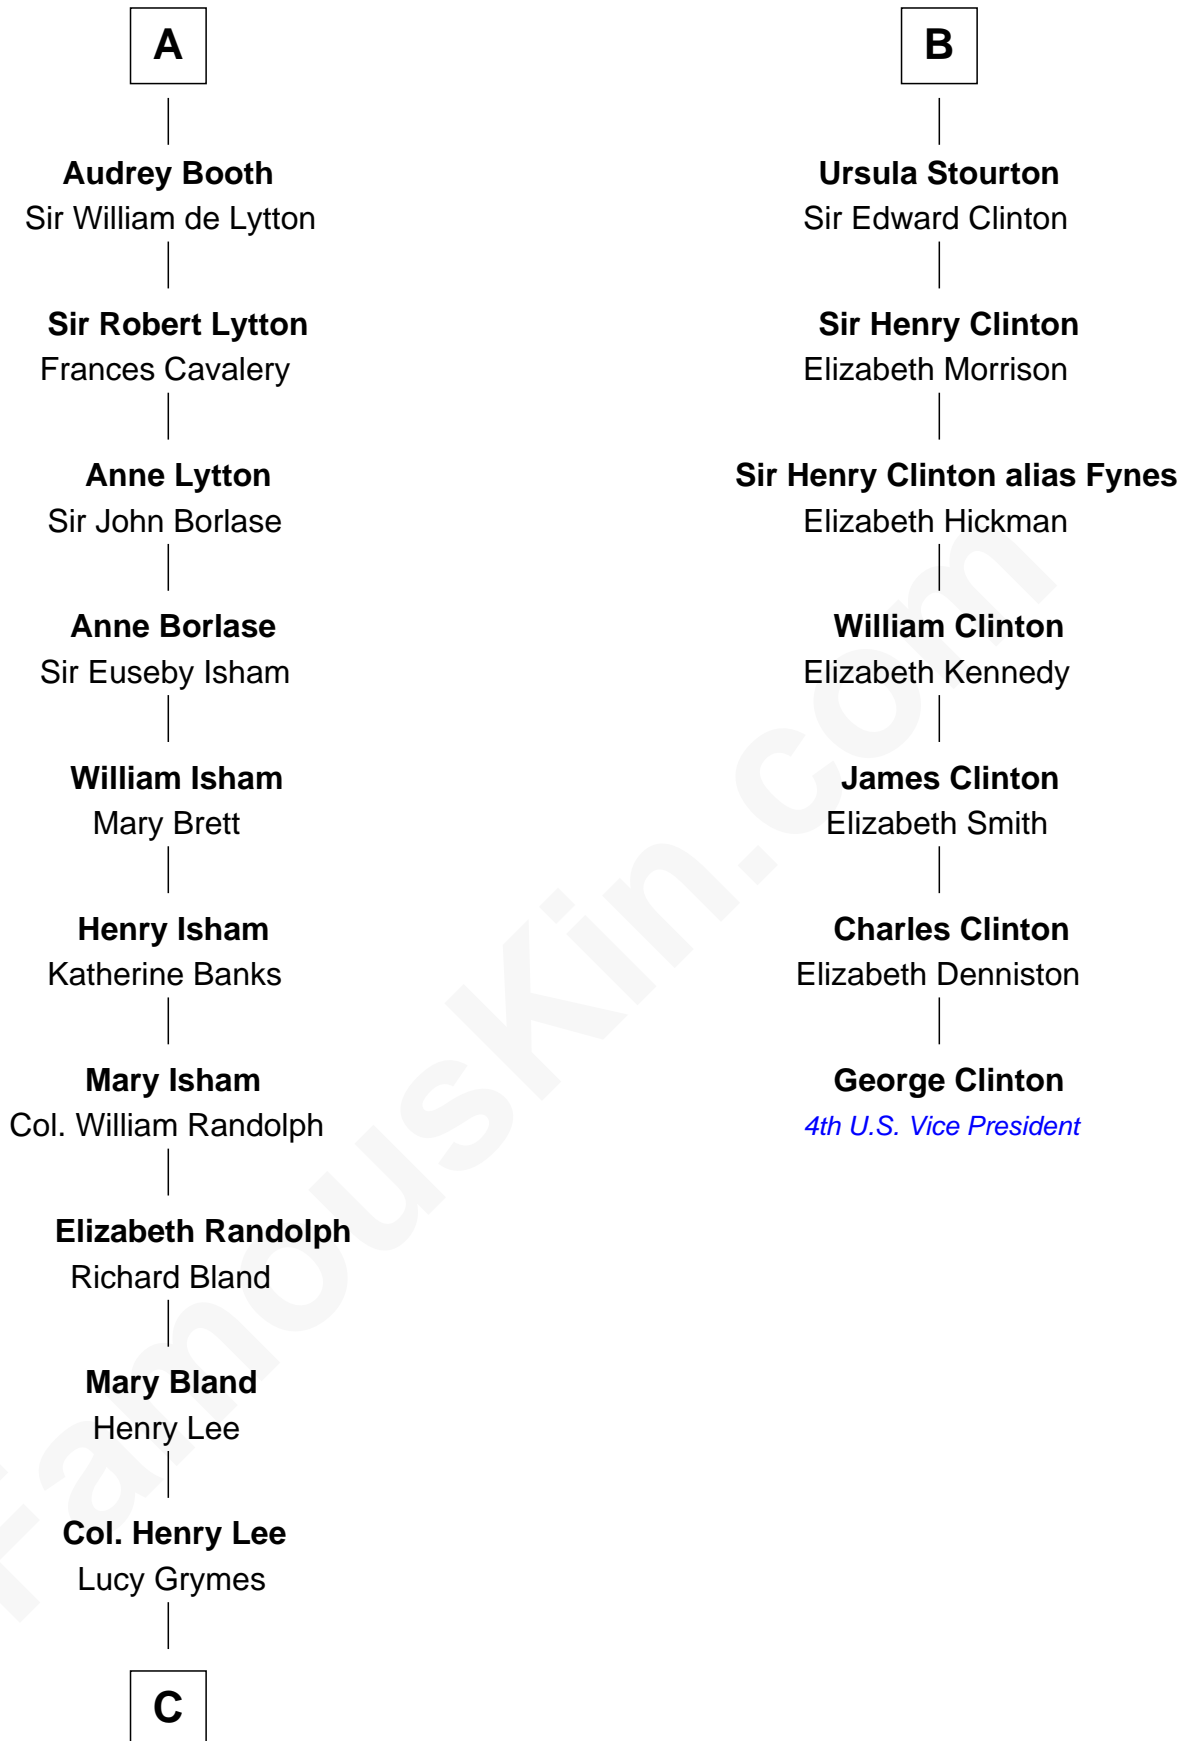

FamousKin.com Relationship Chart of

General Robert E. Lee

Confederate Army - U.S. Civil War

13th cousin 5 times removed of

George Clinton

4th U.S. Vice President

C

—
Maj. Gen. Henry Lee

Anne Hill Carter

—
General Robert E. Lee

Confederate Army - U.S. Civil War

FamousKin.com