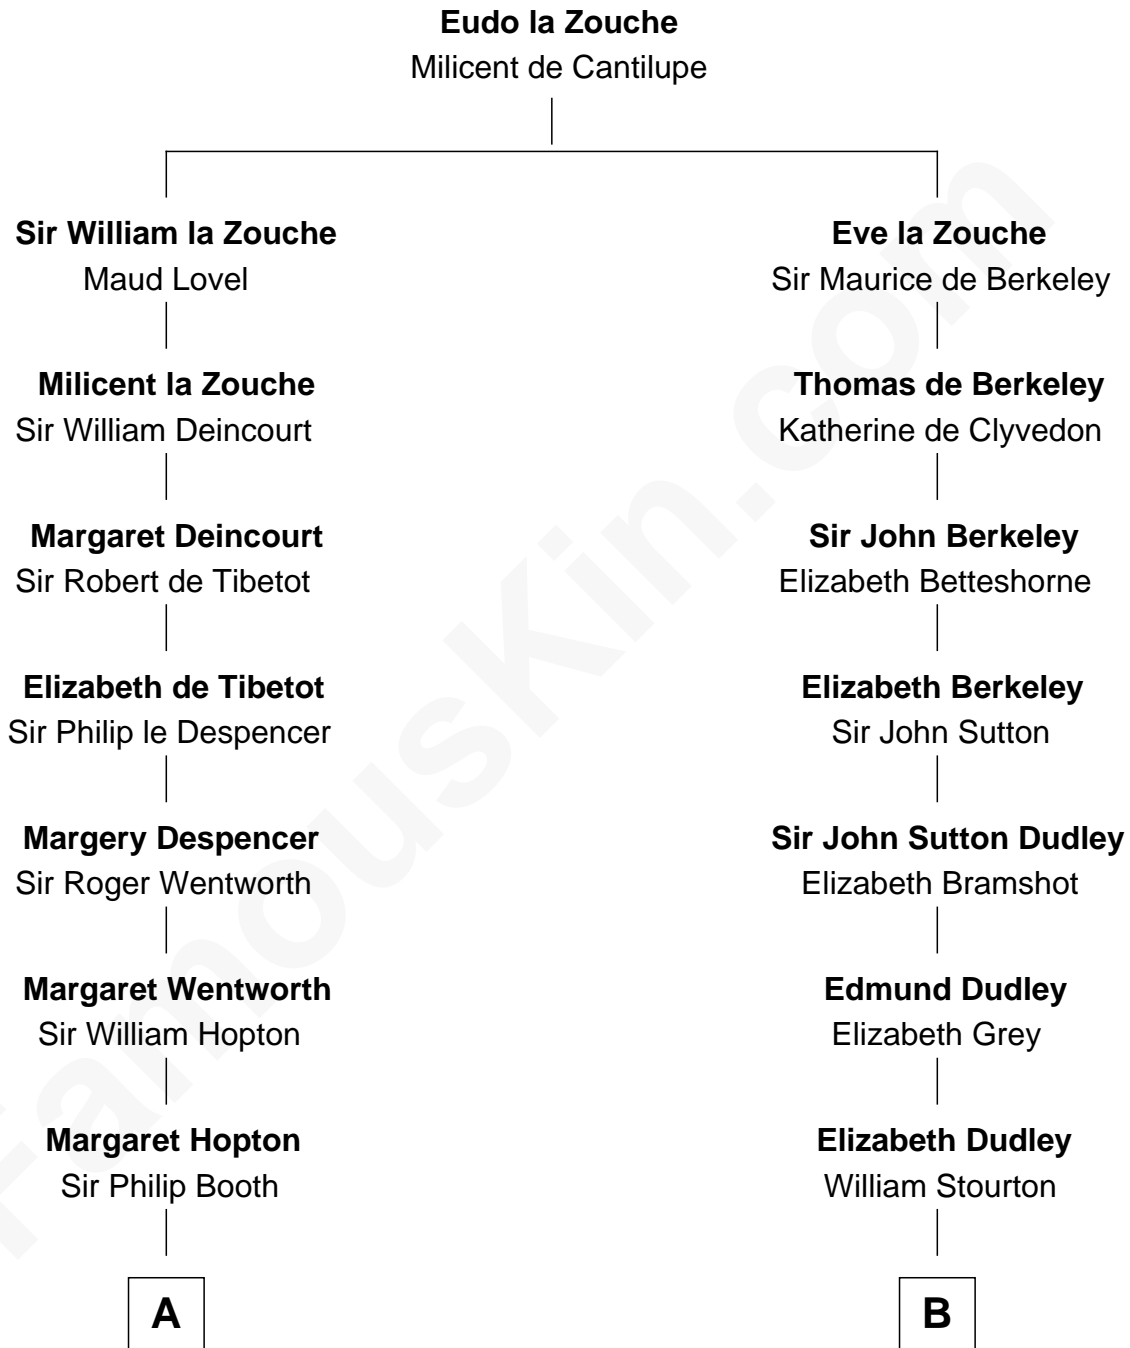

FamousKin.com Relationship Chart of

General Robert E. Lee

Confederate Army - U.S. Civil War

13th cousin 5 times removed of

George Clinton

4th U.S. Vice President

C

—
Maj. Gen. Henry Lee

Anne Hill Carter

—
General Robert E. Lee

Confederate Army - U.S. Civil War

FamousKin.com