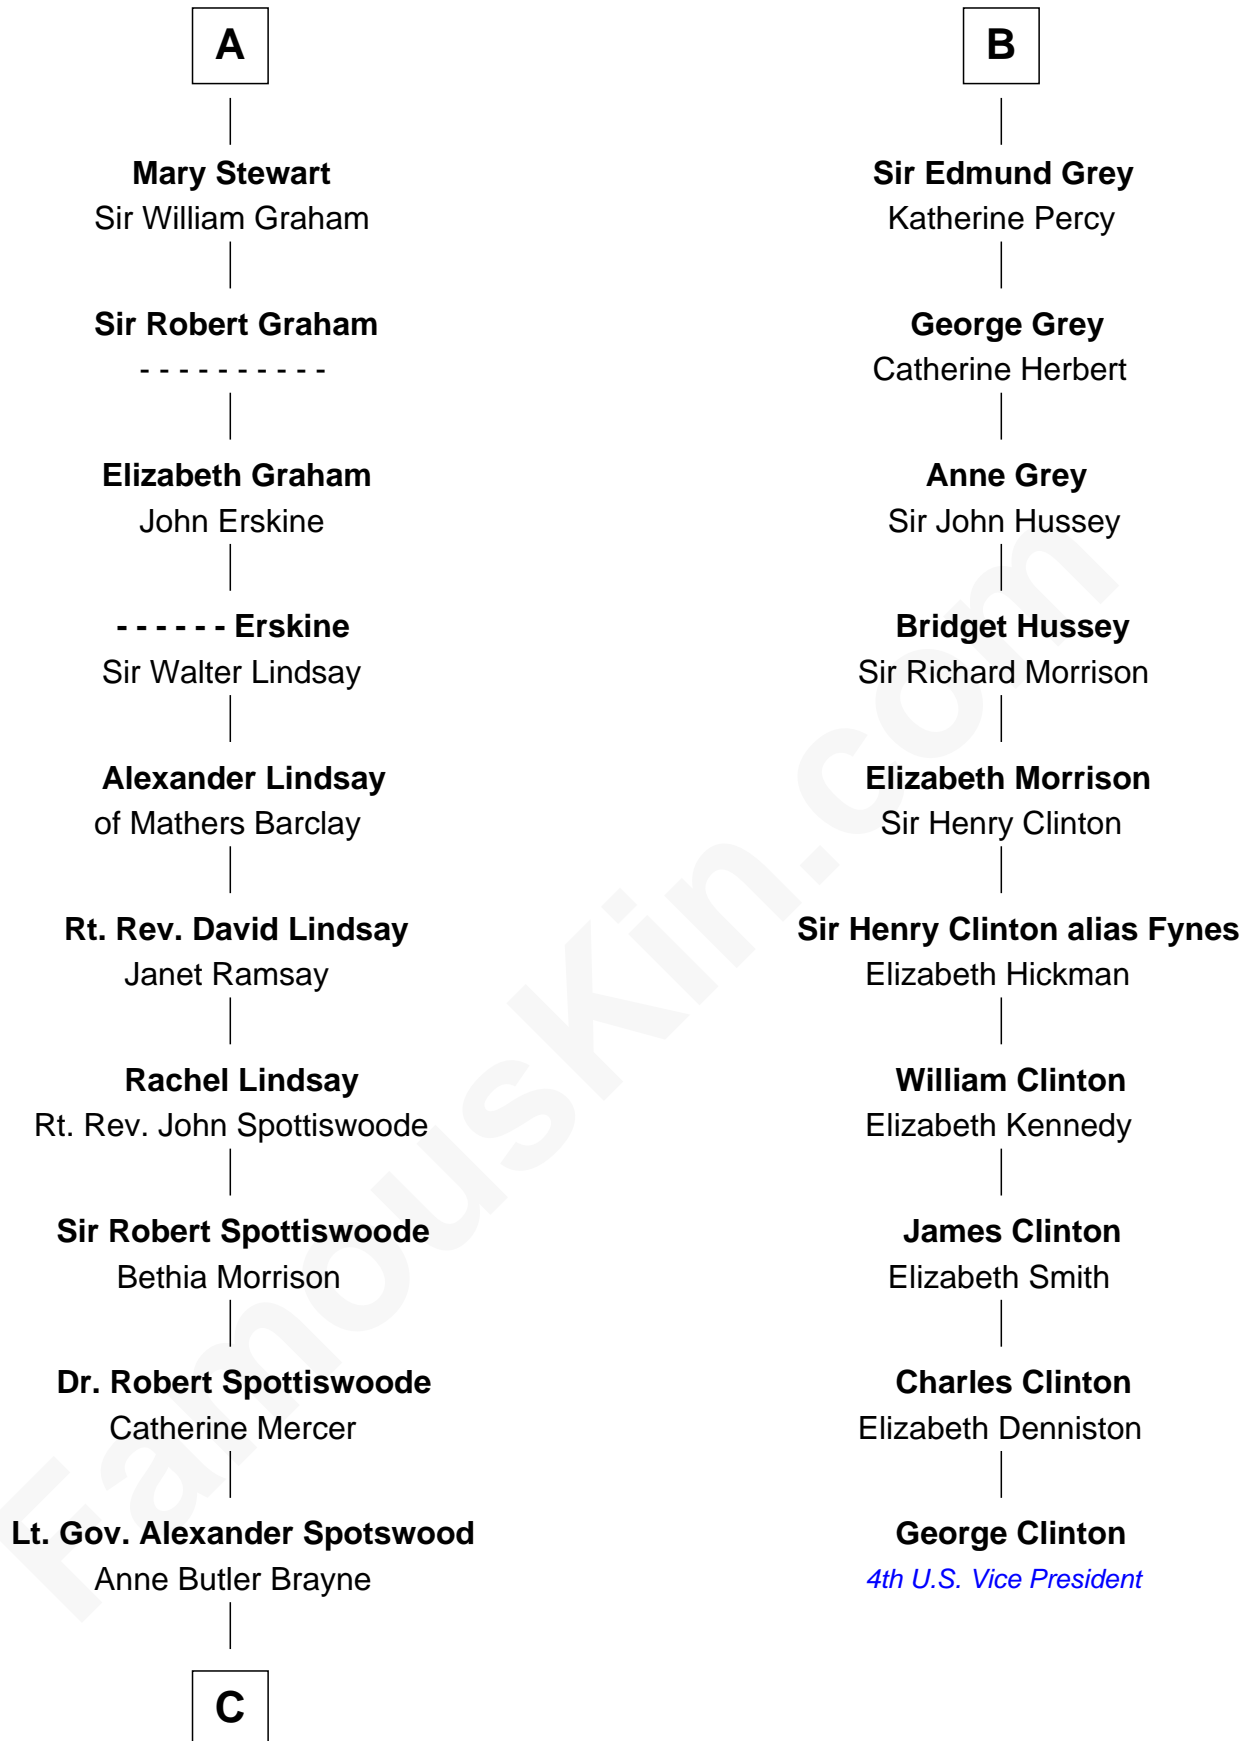

FamousKin.com Relationship Chart of

General Robert E. Lee

Confederate Army - U.S. Civil War

16th cousin 4 times removed of

George Clinton

4th U.S. Vice President

David of Huntingdon

Maud of Chester

C

—
Anne Catherine Spotswood

Col. Bernard Moore

—
Anne Butler Moore

Charles Carter

—
Anne Hill Carter

Maj. Gen. Henry Lee

—
General Robert E. Lee