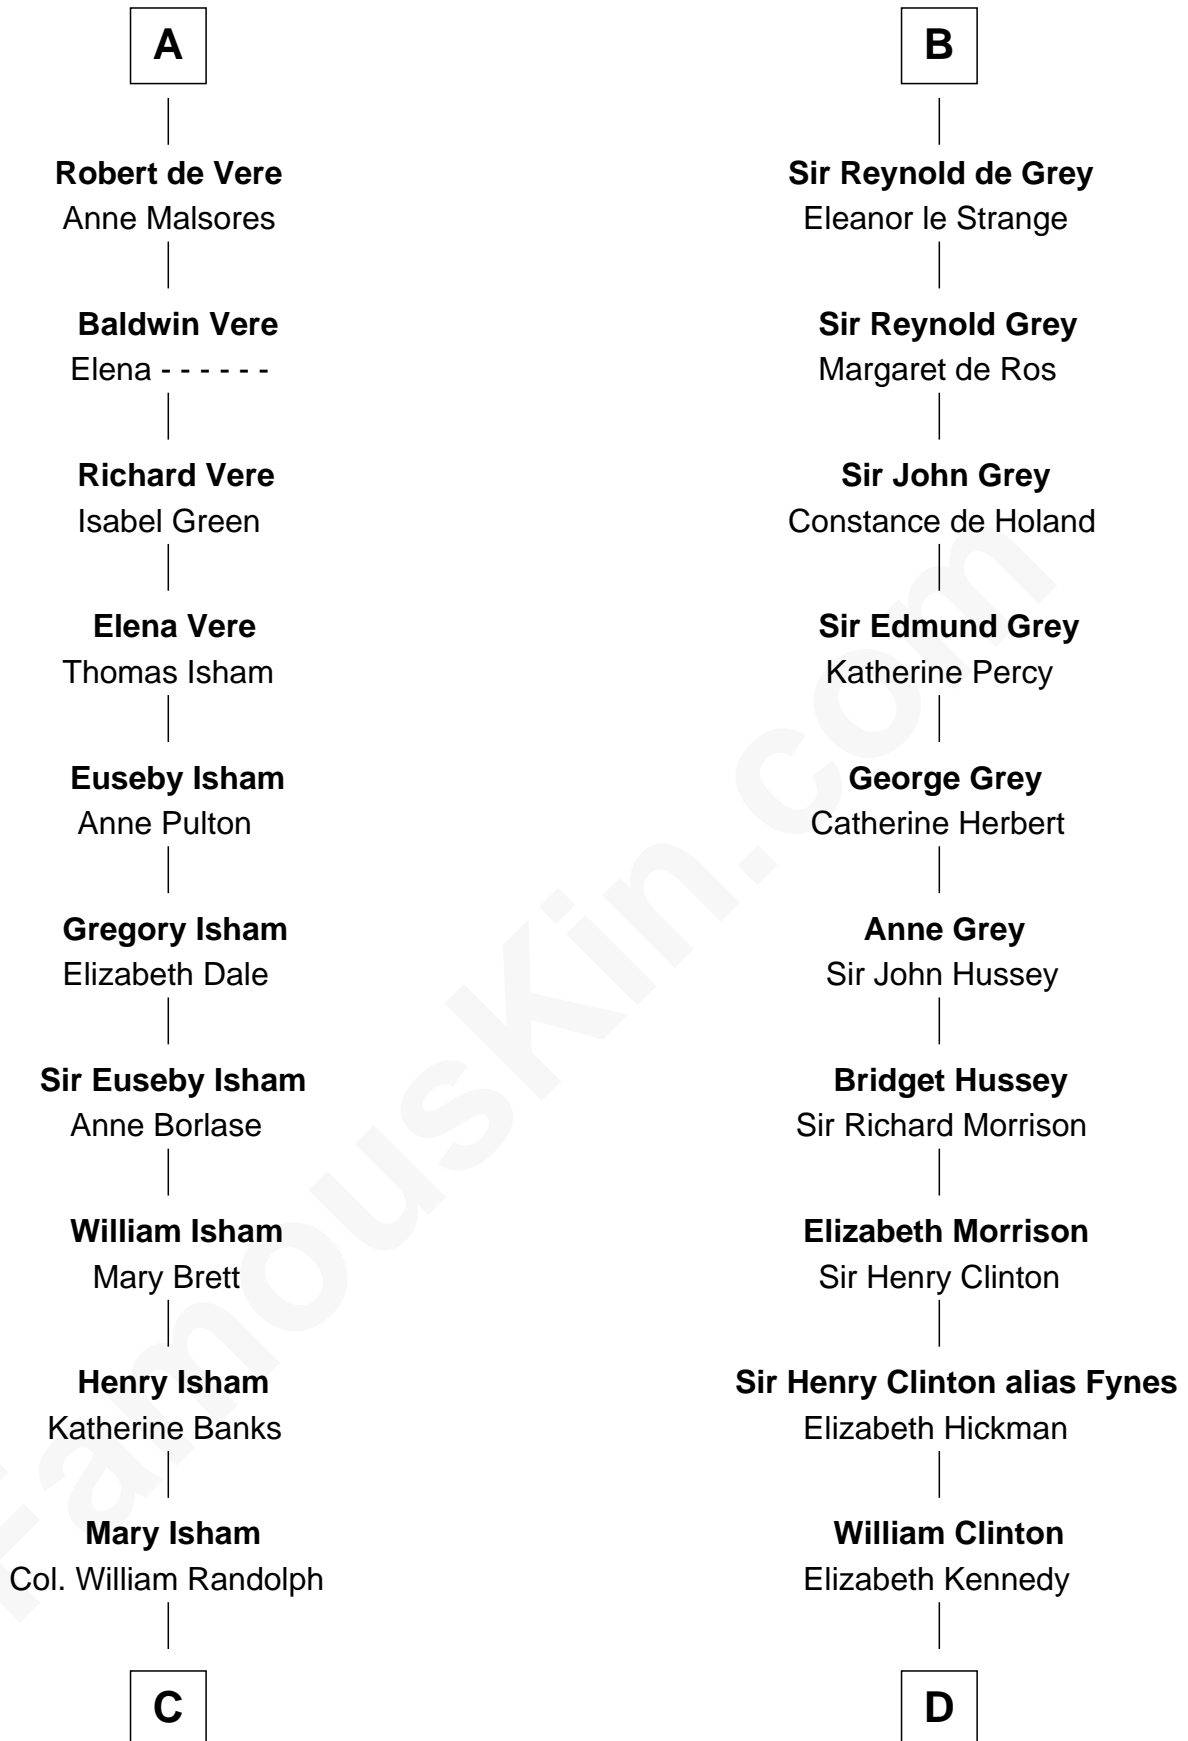

FamousKin.com Relationship Chart of

General Robert E. Lee

Confederate Army - U.S. Civil War

19th cousin 2 times removed of

George Clinton

4th U.S. Vice President

C

Elizabeth Randolph

Richard Bland

Mary Bland

Henry Lee

Col. Henry Lee

Lucy Grymes

Maj. Gen. Henry Lee

Anne Hill Carter

General Robert E. Lee