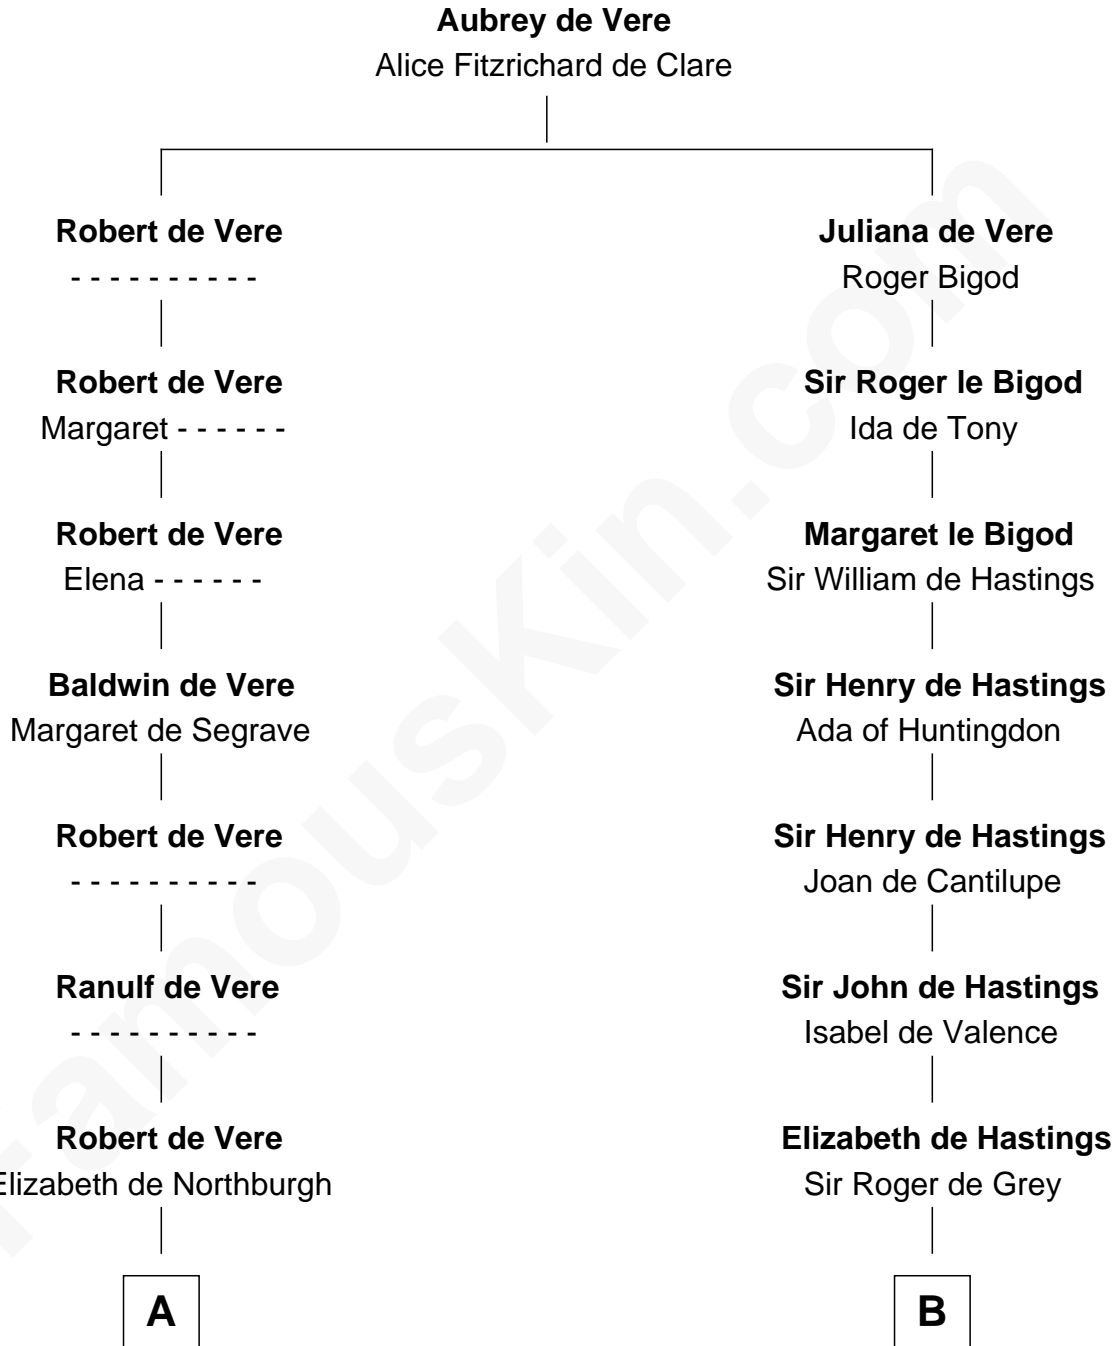

FamousKin.com Relationship Chart of

General Robert E. Lee

Confederate Army - U.S. Civil War

19th cousin 2 times removed of

George Clinton

4th U.S. Vice President

C

Elizabeth Randolph

Richard Bland

Mary Bland

Henry Lee

Col. Henry Lee

Lucy Grymes

Maj. Gen. Henry Lee

Anne Hill Carter

General Robert E. Lee