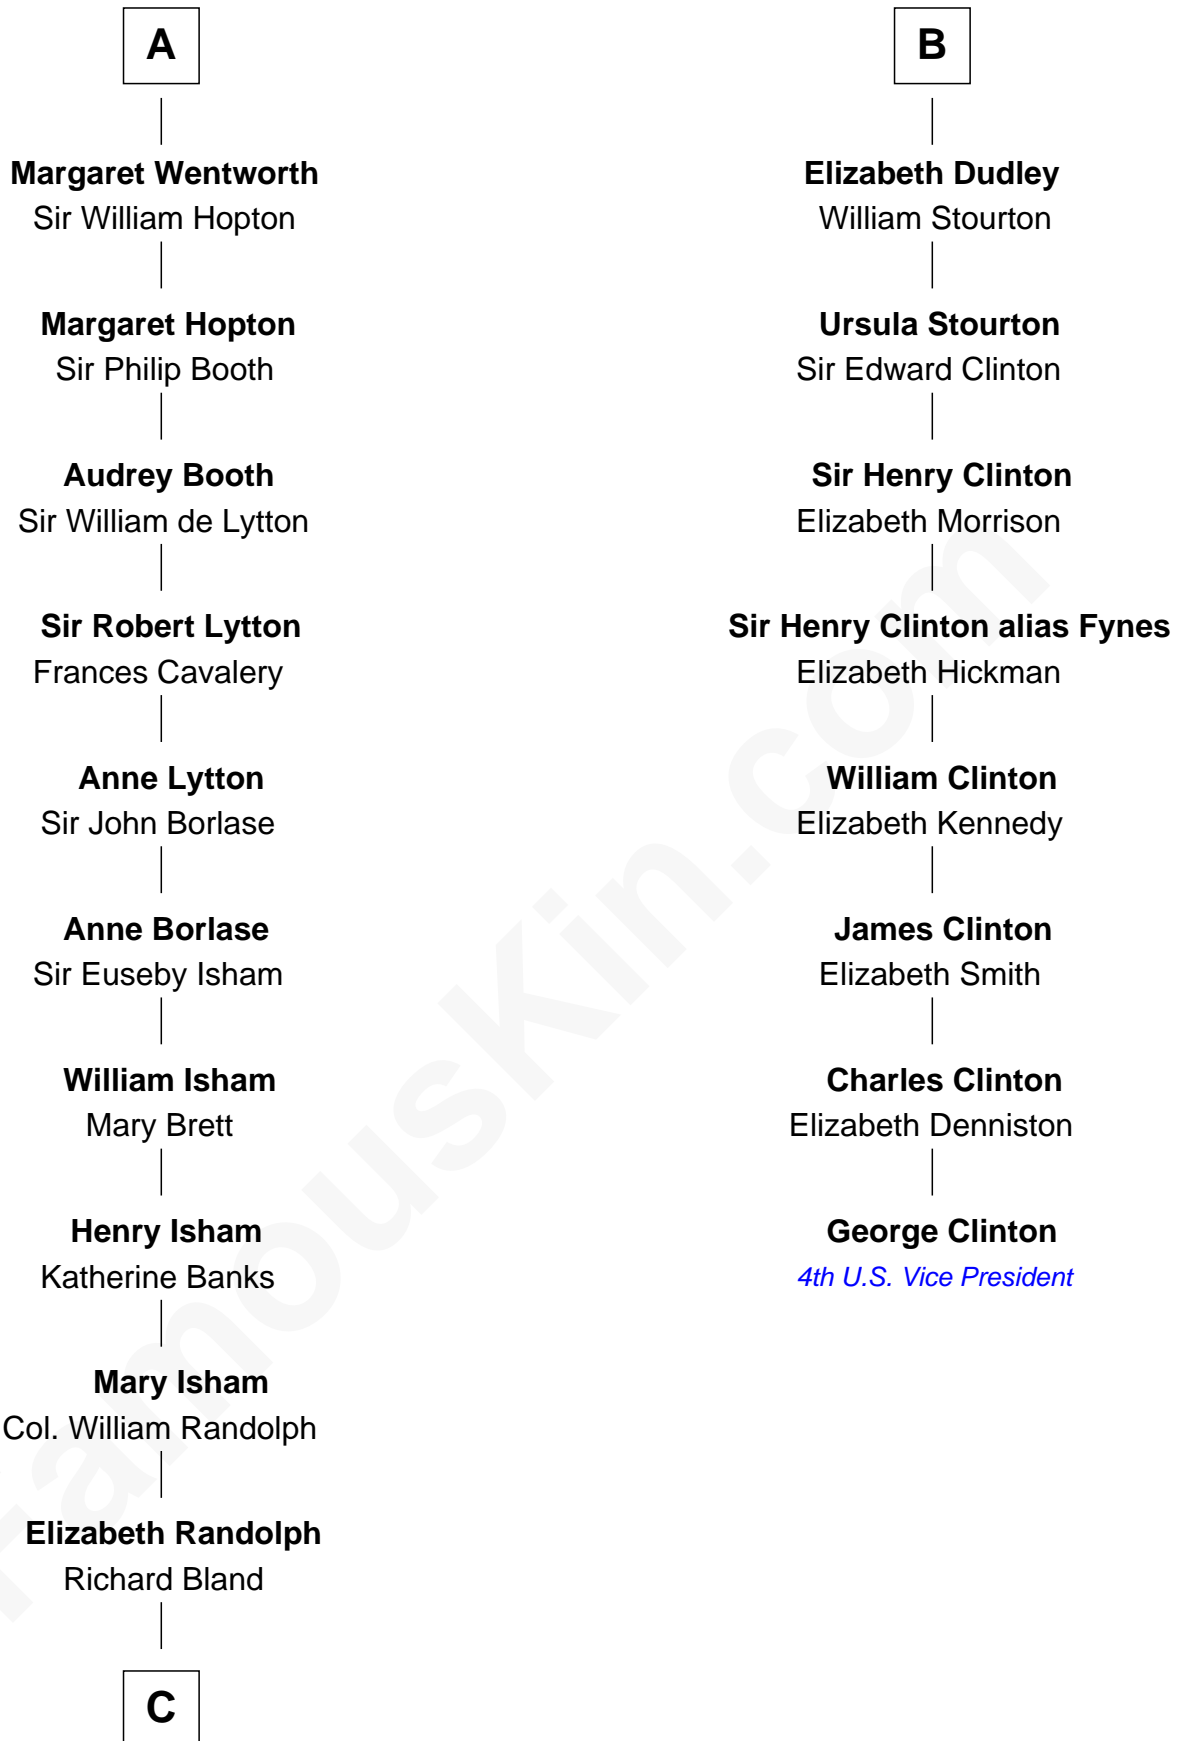

FamousKin.com Relationship Chart of

General Robert E. Lee

Confederate Army - U.S. Civil War

14th cousin 6 times removed of

George Clinton

4th U.S. Vice President

Sir William de Ferrers

*with wife
Sibyl Marshal*

*with wife
Margaret de Quincy*

Isabel de Ferrers
Sir Reynold de Mohun

Joan de Ferrers
Sir Thomas de Berkeley

Isabel de Mohun
Sir Edmund Deincourt

Sir Maurice de Berkeley
Eve la Zouche

John Deincourt

Thomas de Berkeley
Katherine de Clyvedon

Sir William Deincourt
Milicent la Zouche

Sir John Berkeley
Elizabeth Betteshorne

Margaret Deincourt
Sir Robert de Tibetot

Elizabeth Berkeley
Sir John Sutton

Elizabeth de Tibetot
Sir Philip le Despencer

Sir John Sutton Dudley
Elizabeth Bramshot

Margery Despencer
Sir Roger Wentworth

Edmund Dudley
Elizabeth Grey

A

B

C

—
Mary Bland

Henry Lee

—
Col. Henry Lee