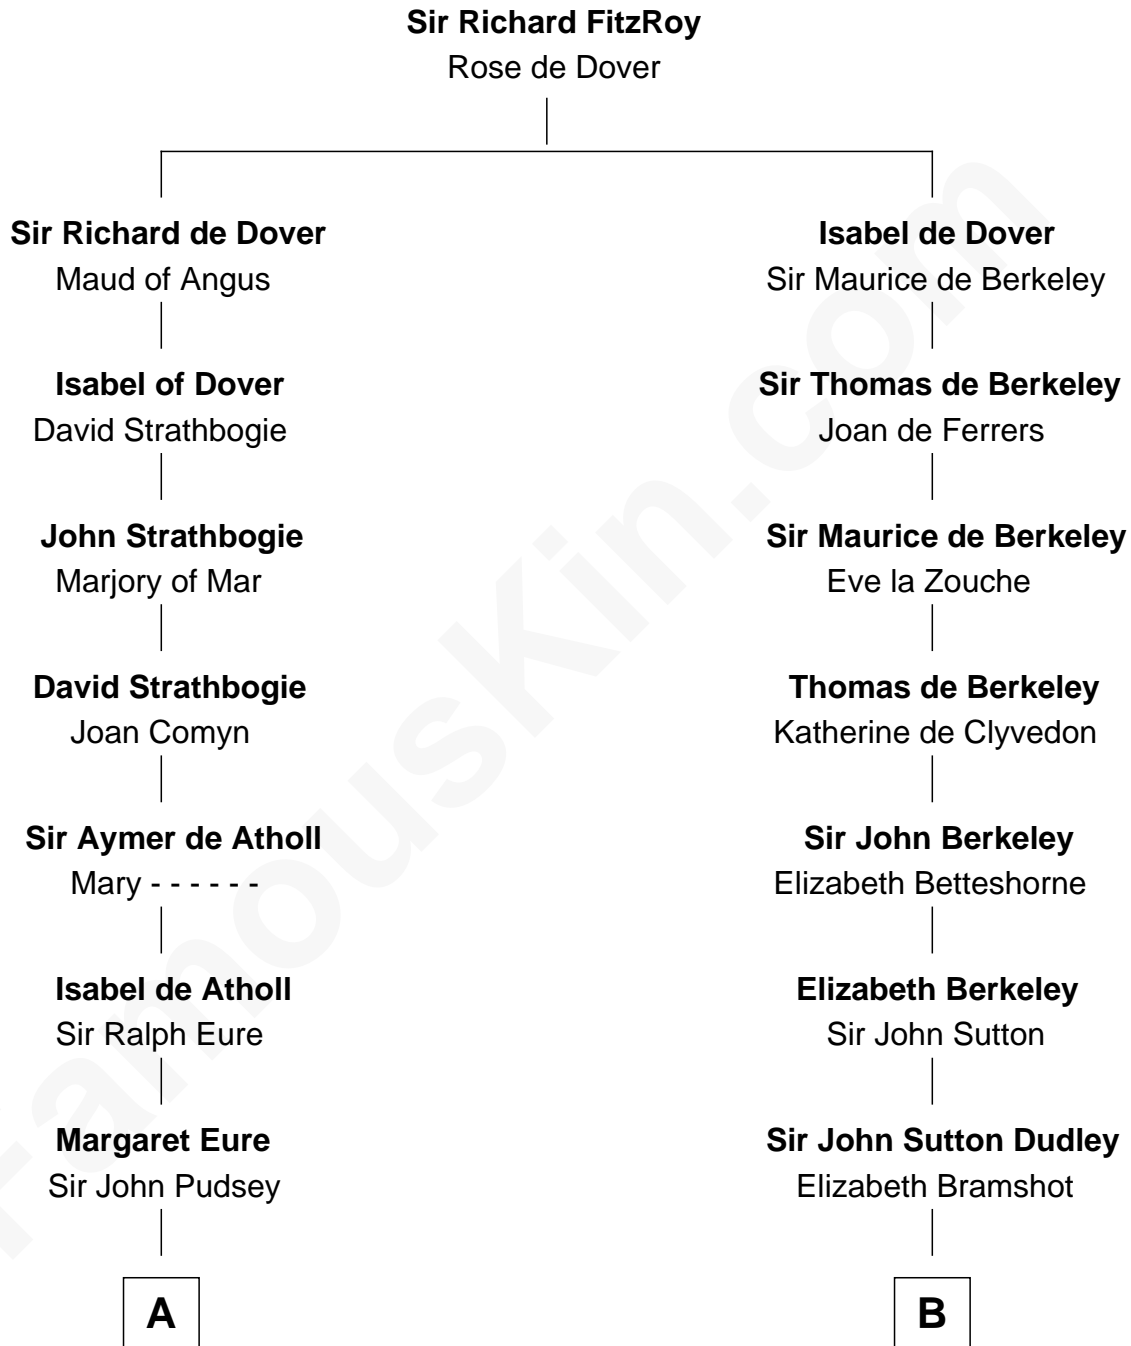

## Relationship Chart of

**General Robert E. Lee**

*Confederate Army - U.S. Civil War*

16th cousin 5 times removed of

**DeWitt Clinton**

*6th Governor of New York*

**C**

—  
**Laetitia Corbin**

Richard Lee

—  
**Henry Lee**

Mary Bland

—  
**Col. Henry Lee**

Lucy Grymes

—  
**Maj. Gen. Henry Lee**

Anne Hill Carter

—  
**General Robert E. Lee**