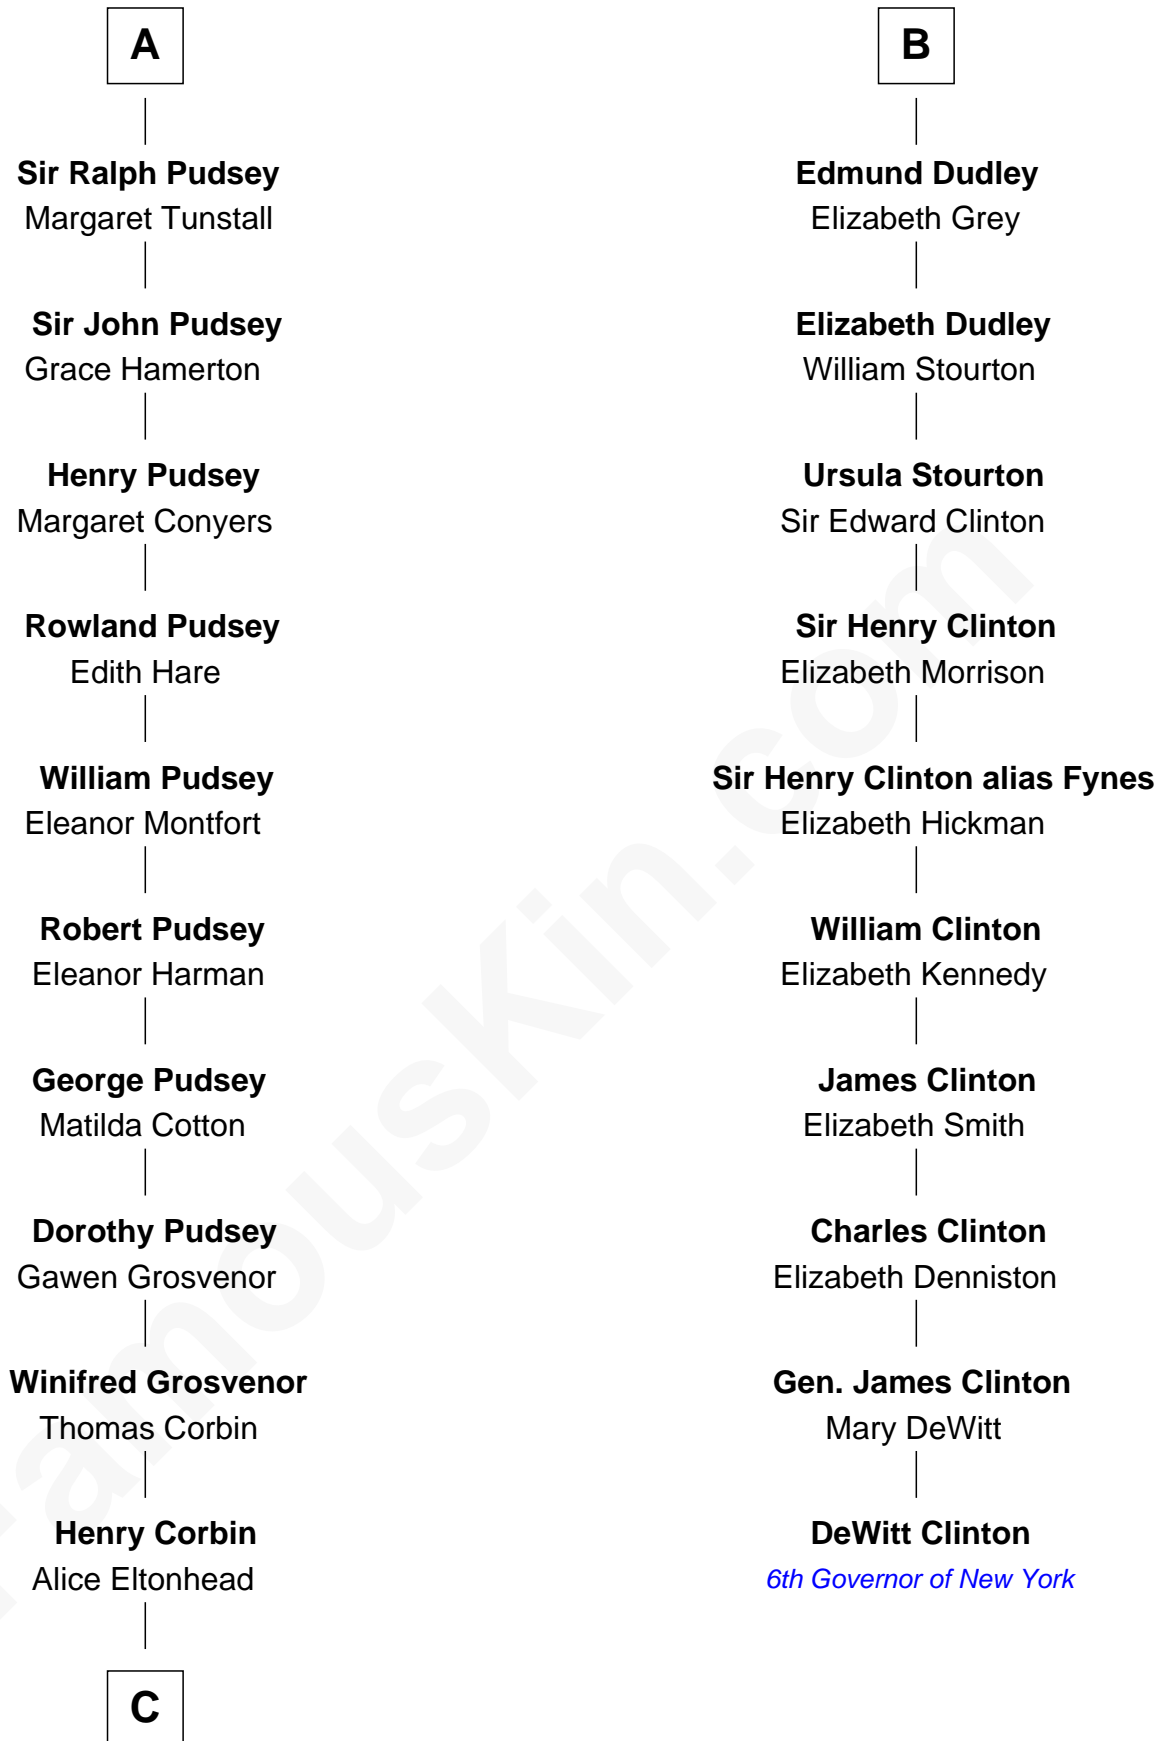

## Relationship Chart of

**General Robert E. Lee**

*Confederate Army - U.S. Civil War*

16th cousin 5 times removed of

**DeWitt Clinton**

*6th Governor of New York*

**C**

—  
**Laetitia Corbin**