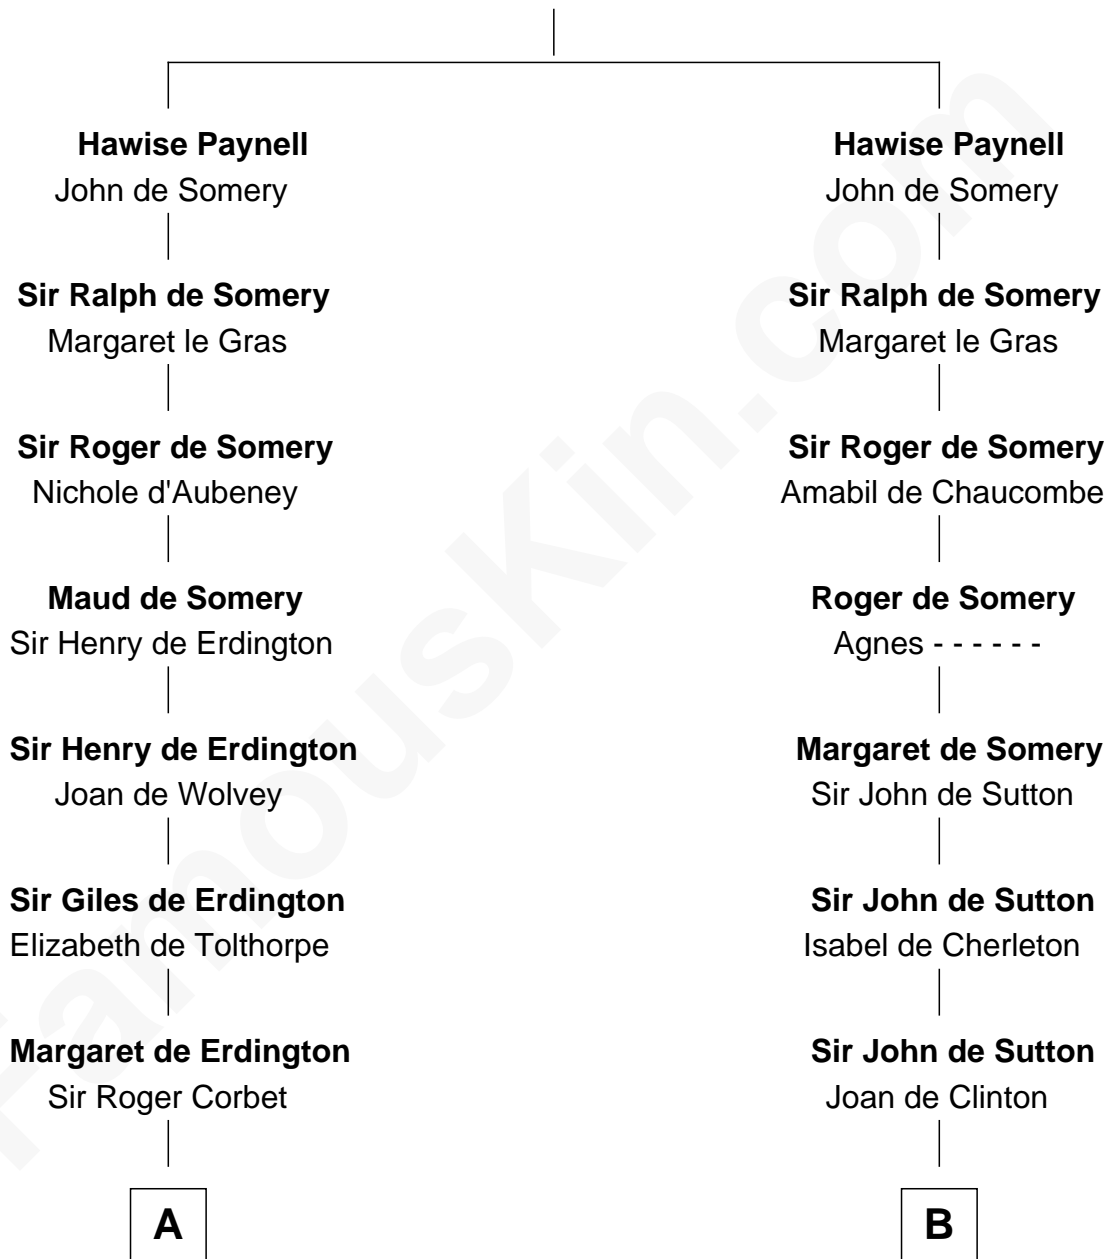

# FamousKin.com Relationship Chart of

**General Robert E. Lee**

*Confederate Army - U.S. Civil War*

20th cousin 1 time removed of

**DeWitt Clinton**

*6th Governor of New York*

**Ralph Paynell**

**C**

**Laetitia Corbin**

Richard Lee

**Henry Lee**

Mary Bland

**Col. Henry Lee**

Lucy Grymes

**Maj. Gen. Henry Lee**

Anne Hill Carter

Mary DeWitt

**DeWitt Clinton**

*6th Governor of New York*