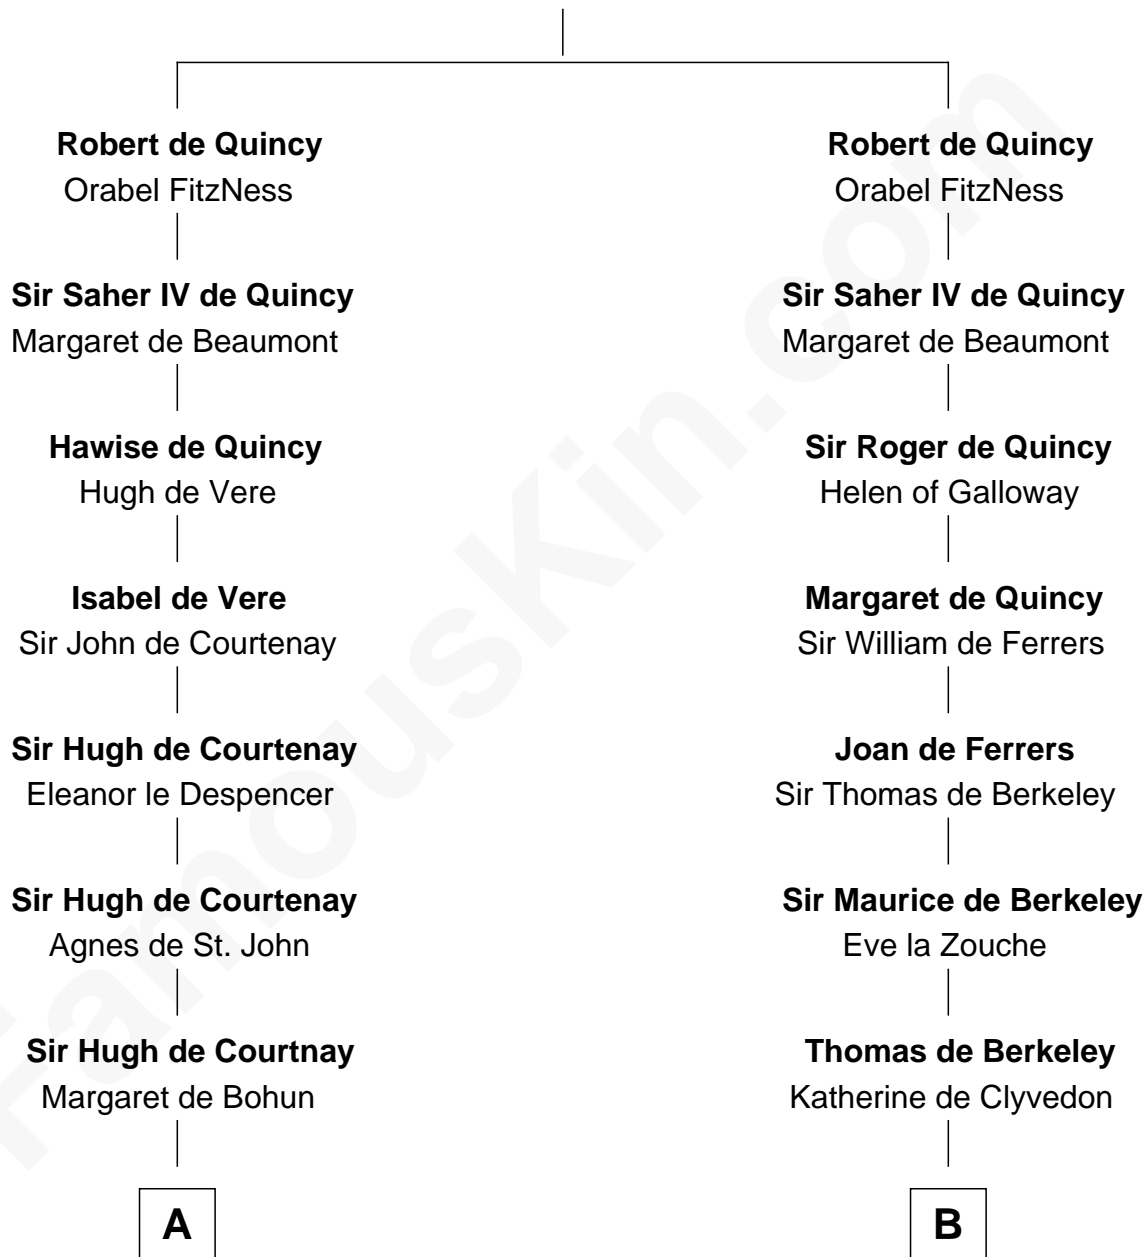

FamousKin.com Relationship Chart of

General Robert E. Lee

Confederate Army - U.S. Civil War

19th cousin 2 times removed of

DeWitt Clinton

6th Governor of New York

Saher I de Quincy

Maud de St. Liz

C

Col. Robert Carter

Judith Armistead

John Carter

Elizabeth Hill

Charles Carter

Anne Butler Moore

Anne Hill Carter

DeWitt Clinton

6th Governor of New York