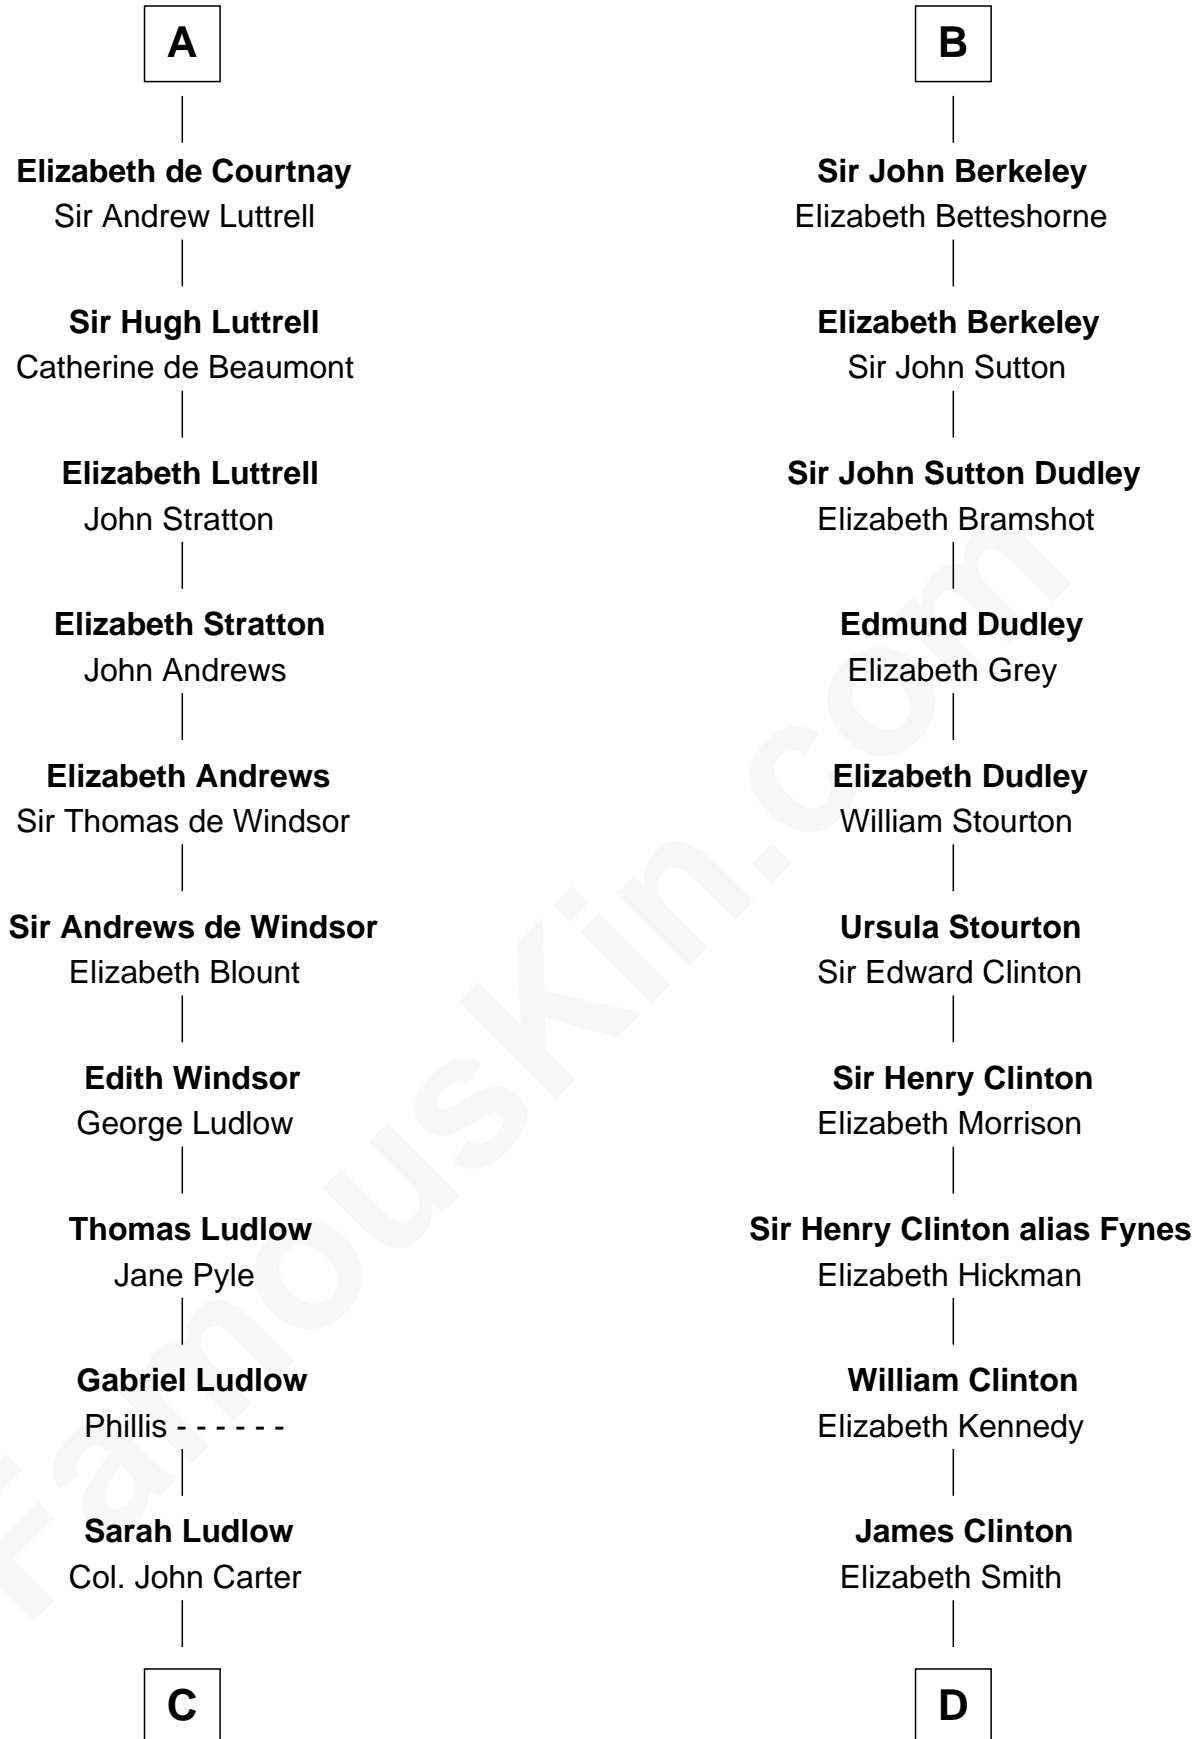

FamousKin.com Relationship Chart of

General Robert E. Lee

Confederate Army - U.S. Civil War

19th cousin 2 times removed of

DeWitt Clinton

6th Governor of New York

Saher I de Quincy

Maud de St. Liz