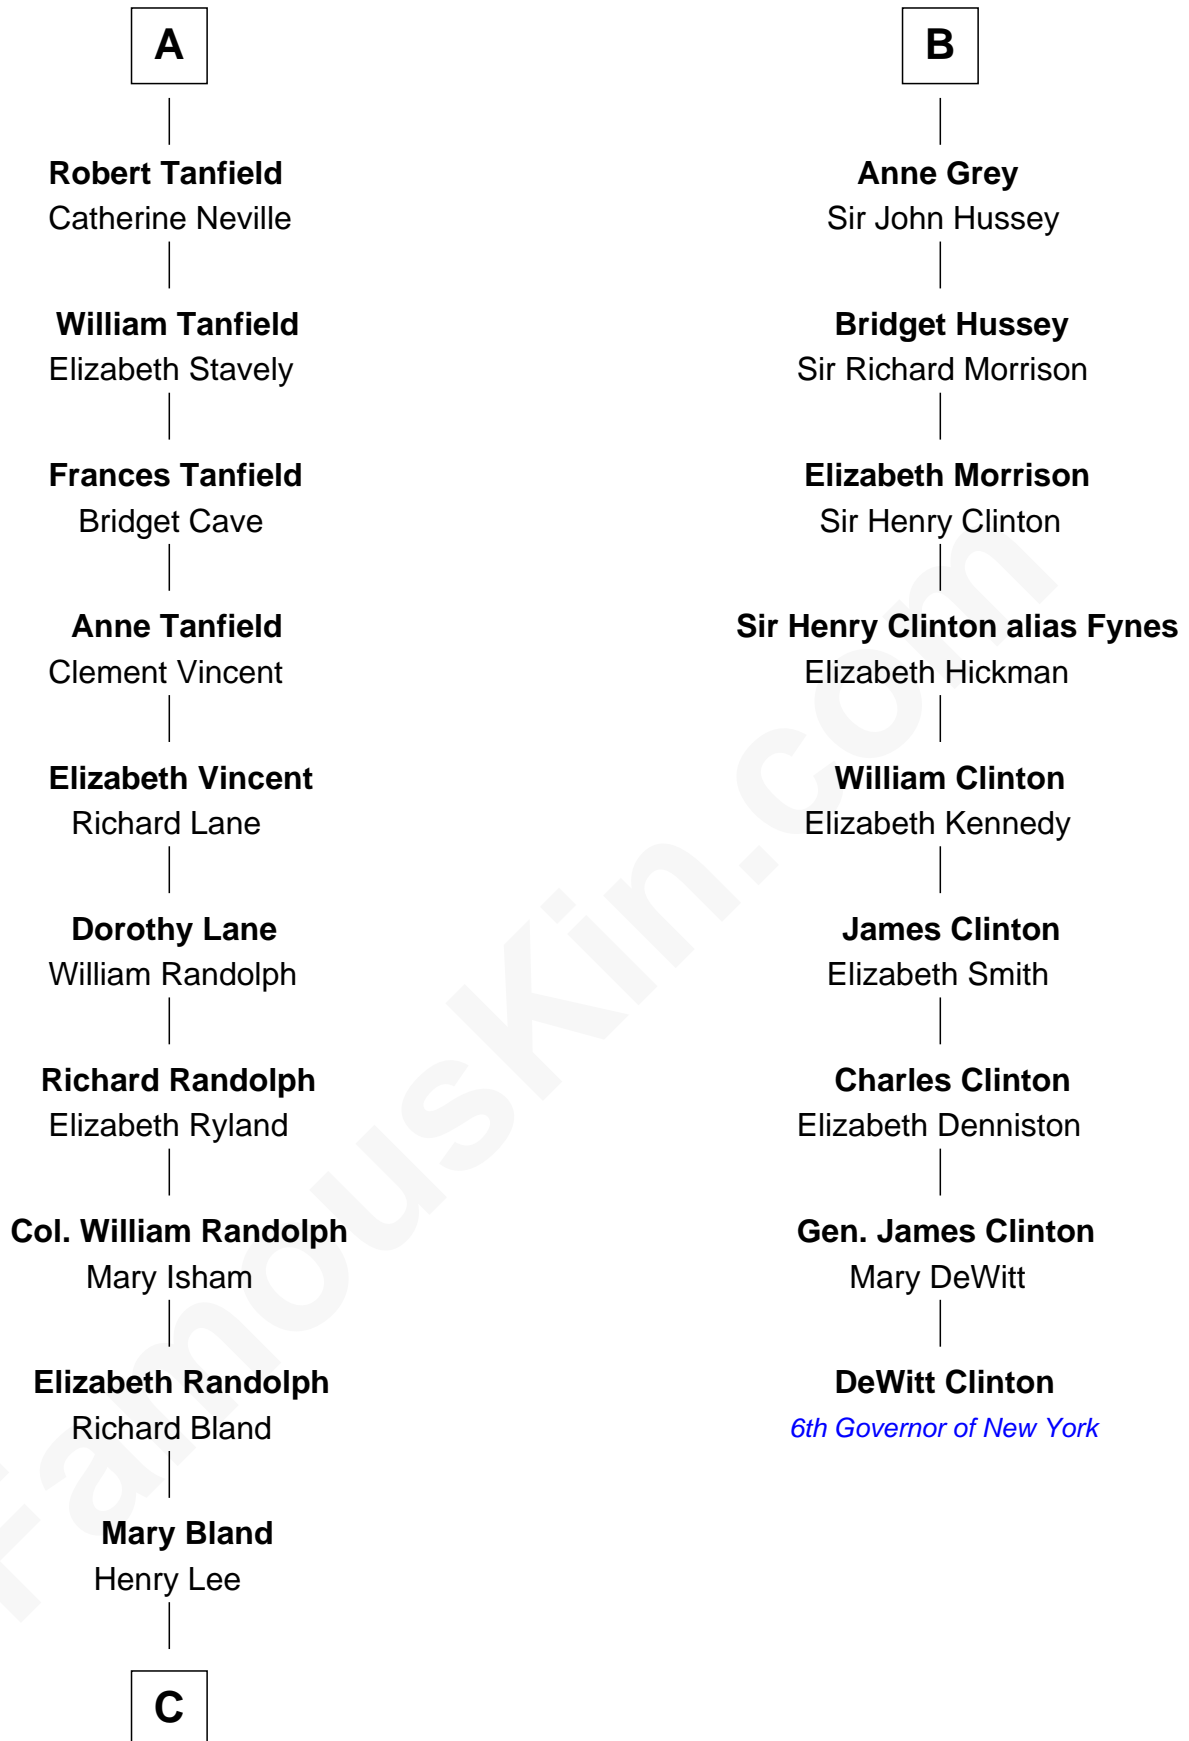

# FamousKin.com Relationship Chart of

**General Robert E. Lee**

*Confederate Army - U.S. Civil War*

15th cousin 4 times removed of

**DeWitt Clinton**

*6th Governor of New York*

**Roger de Mortimer**

Joan de Geneville

**C**

Col. Henry Lee

Lucy Grymes

Maj. Gen. Henry Lee

Anne Hill Carter

General Robert E. Lee

*Confederate Army - U.S. Civil War*

FamousKin.com