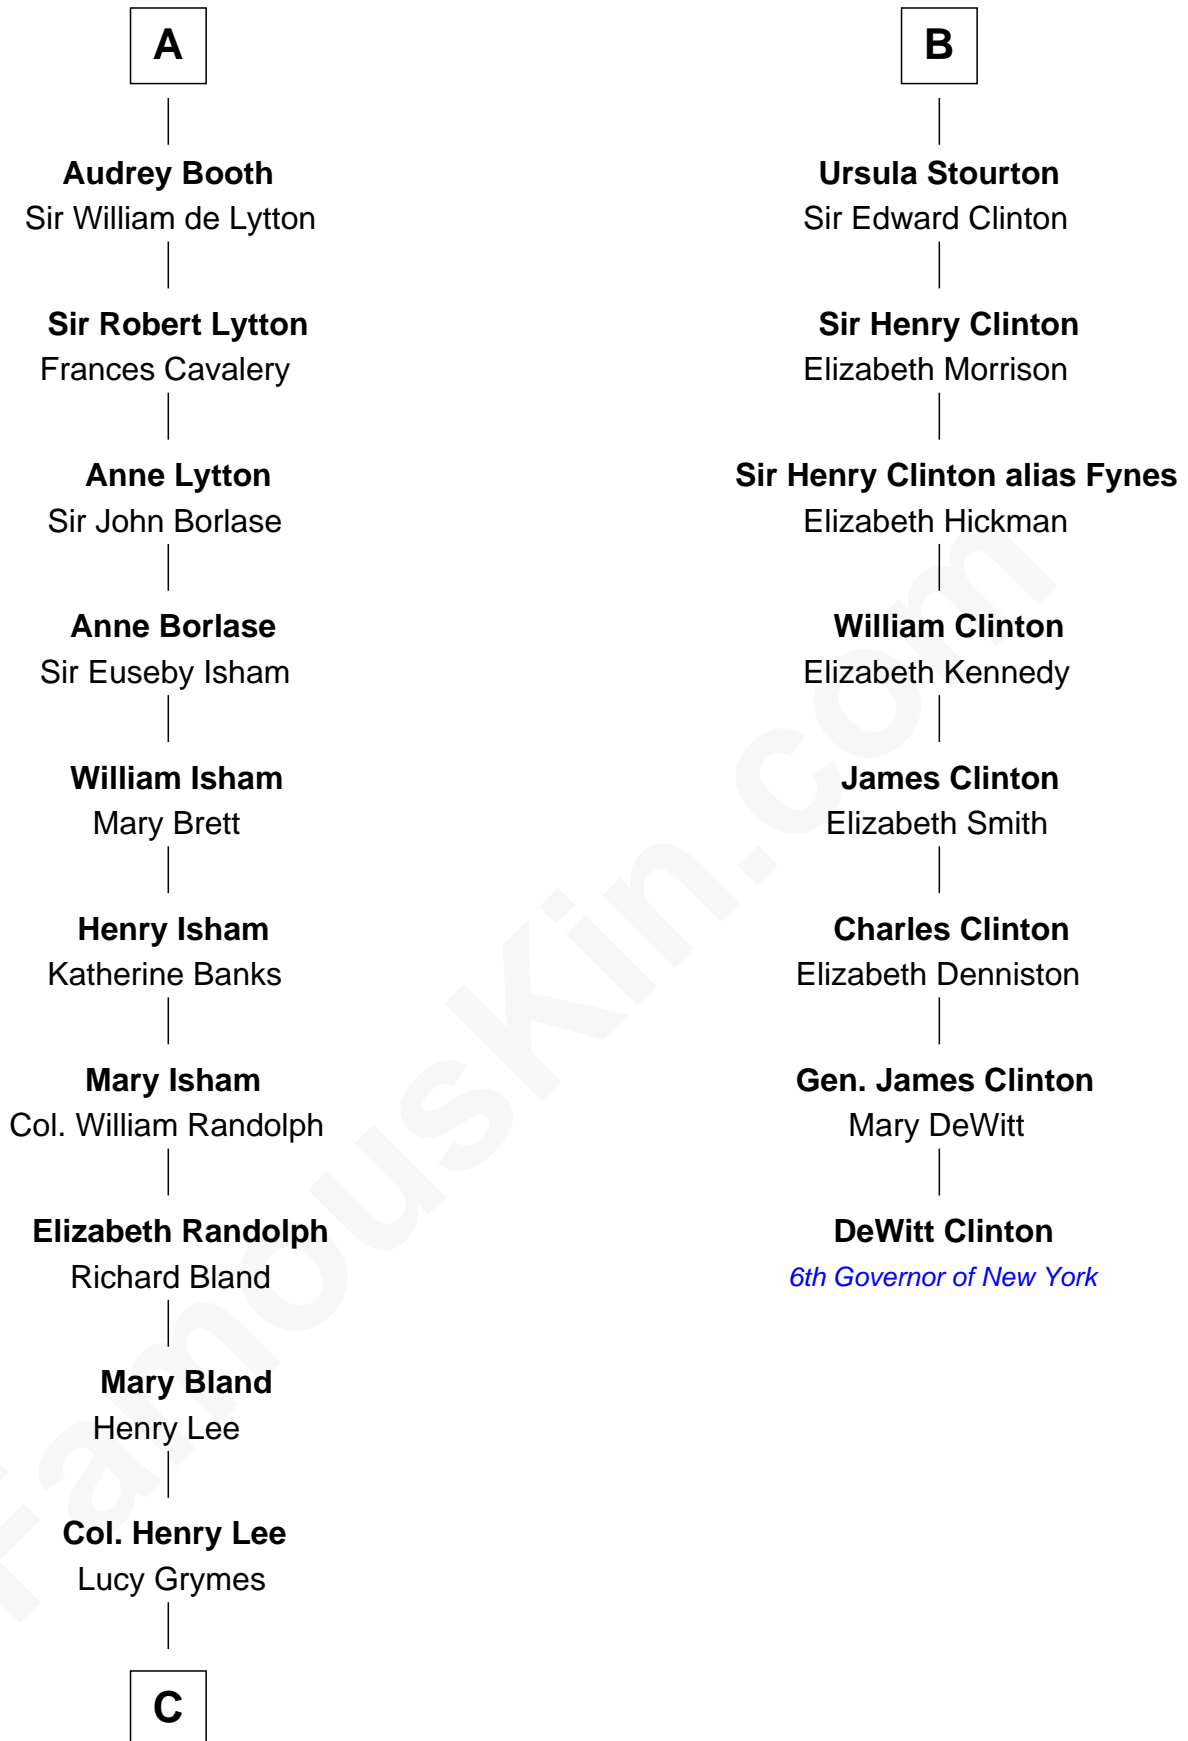

FamousKin.com Relationship Chart of

General Robert E. Lee

Confederate Army - U.S. Civil War

14th cousin 4 times removed of

DeWitt Clinton

6th Governor of New York

C

—
Maj. Gen. Henry Lee

Anne Hill Carter

—
General Robert E. Lee

Confederate Army - U.S. Civil War

FamousKin.com