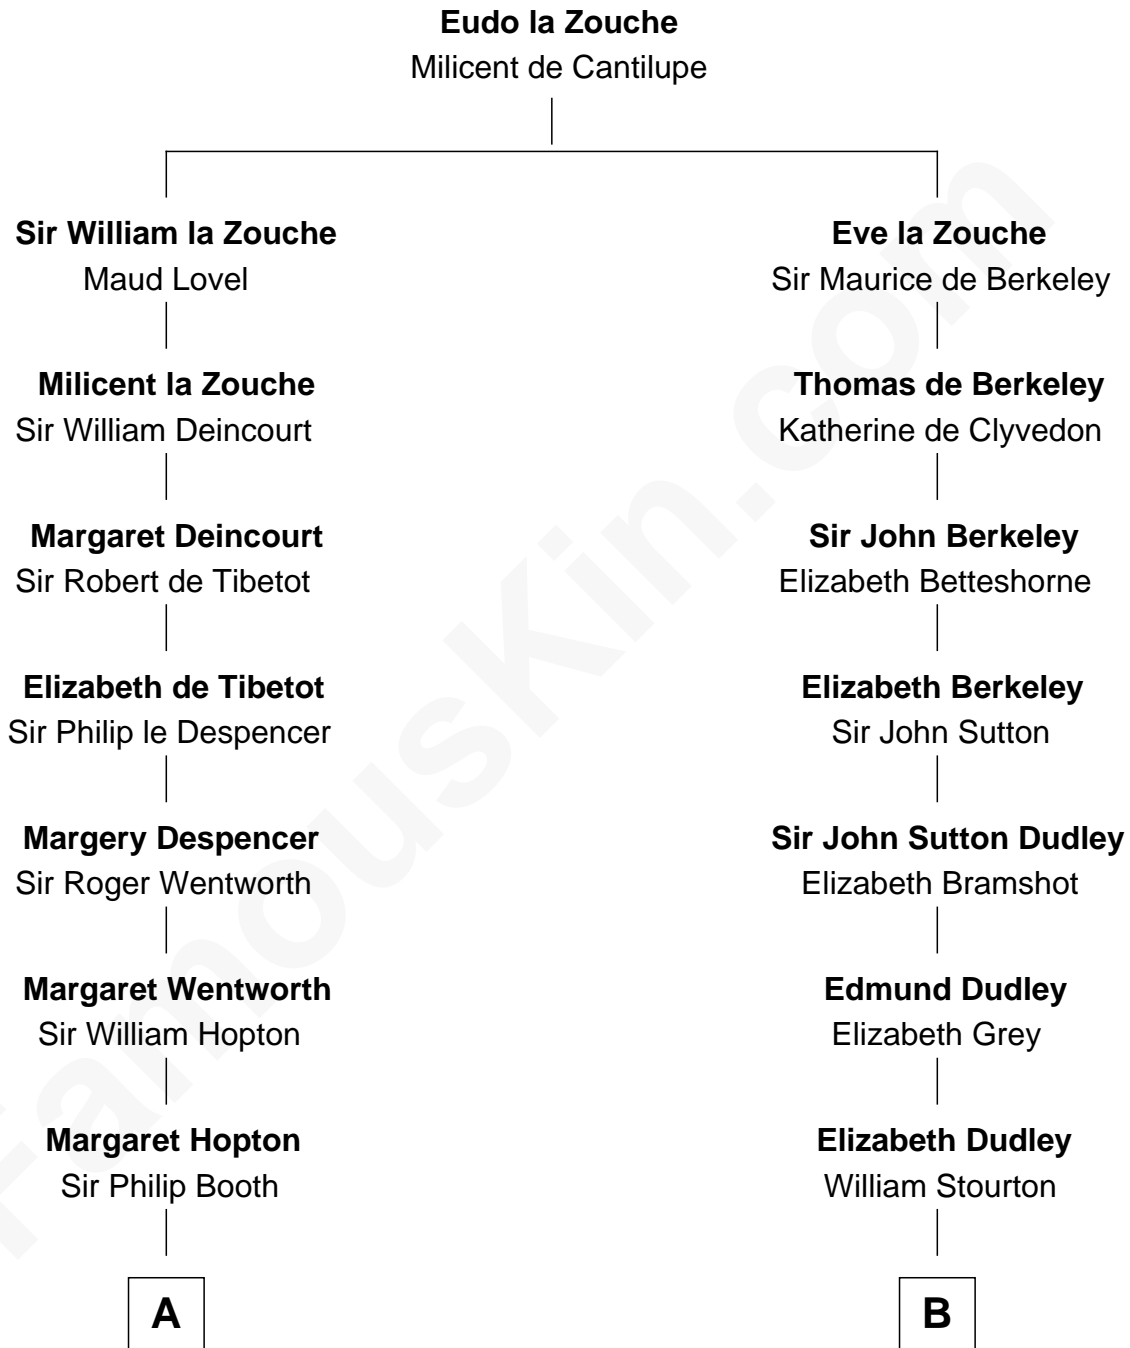

FamousKin.com Relationship Chart of

General Robert E. Lee

Confederate Army - U.S. Civil War

14th cousin 4 times removed of

DeWitt Clinton

6th Governor of New York

C

—
Maj. Gen. Henry Lee

Anne Hill Carter

—
General Robert E. Lee

Confederate Army - U.S. Civil War

FamousKin.com