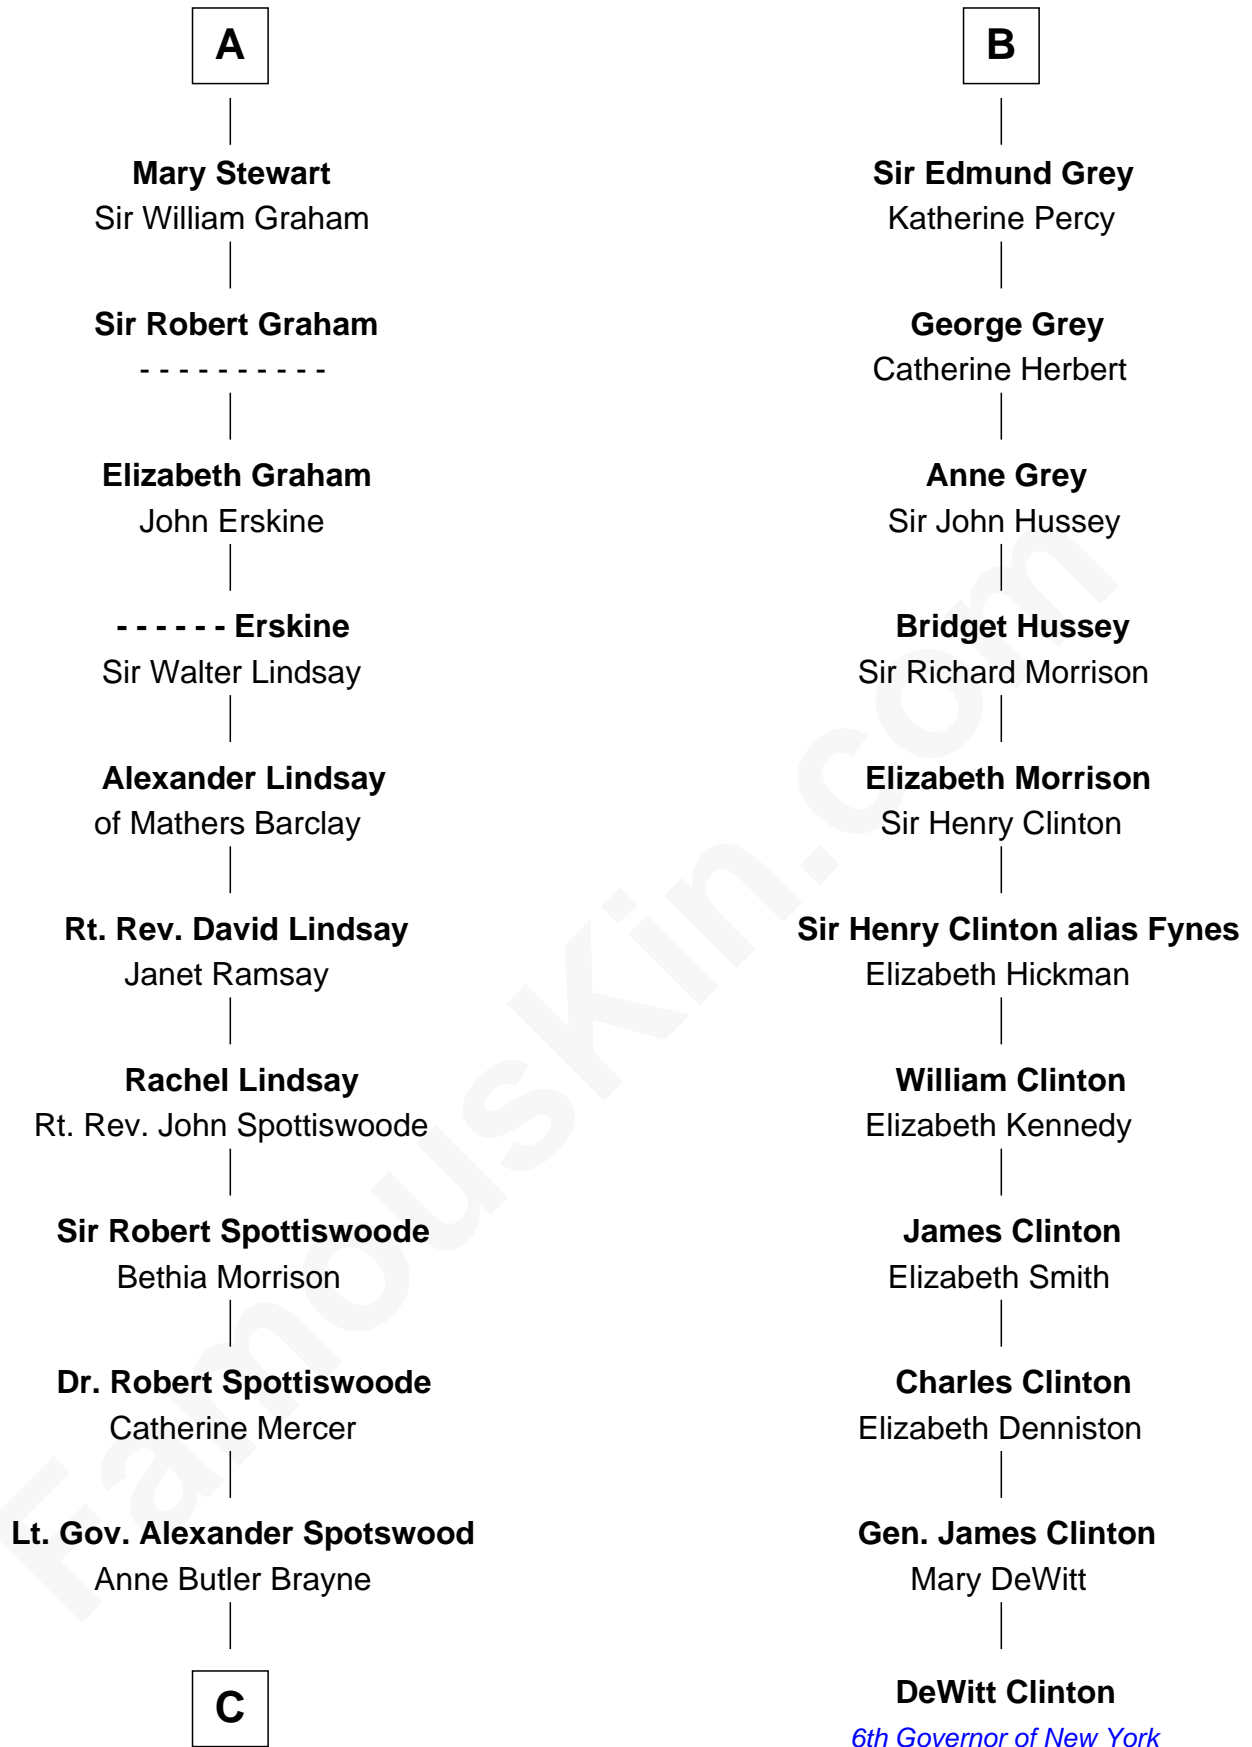

# FamousKin.com Relationship Chart of

**General Robert E. Lee**

*Confederate Army - U.S. Civil War*

17th cousin 3 times removed of

**DeWitt Clinton**

*6th Governor of New York*

**David of Huntingdon**

Maud of Chester

**C**

—  
**Anne Catherine Spotswood**

Col. Bernard Moore

—  
**Anne Butler Moore**

Charles Carter

—  
**Anne Hill Carter**

Maj. Gen. Henry Lee

—  
**General Robert E. Lee**