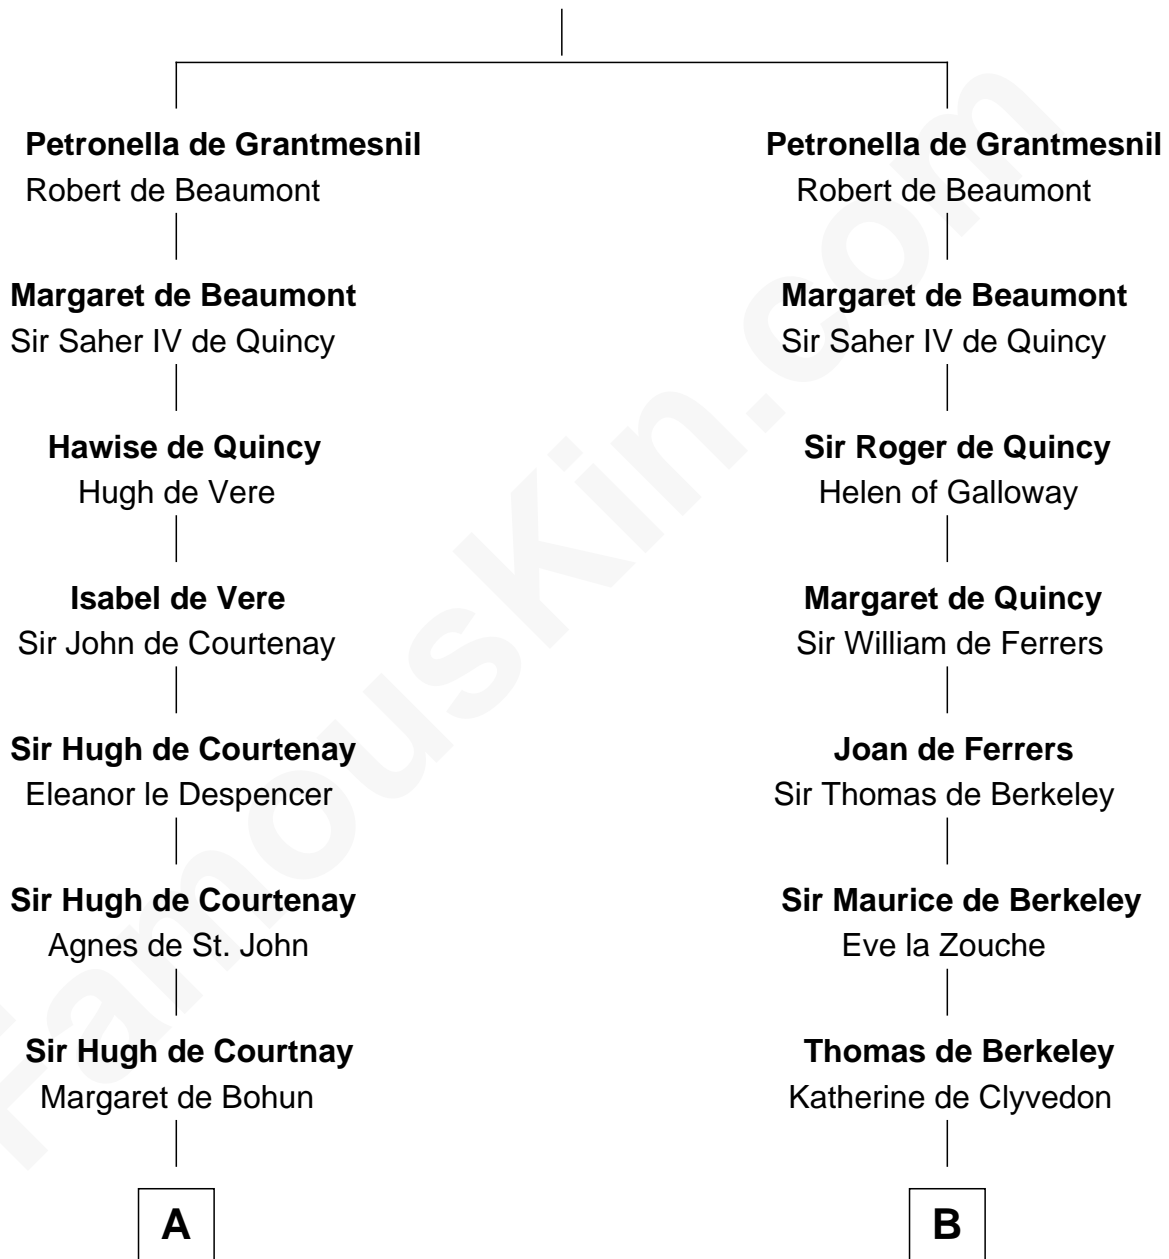

FamousKin.com

Relationship Chart of

General Robert E. Lee

Confederate Army - U.S. Civil War

19th cousin 2 times removed of

DeWitt Clinton

6th Governor of New York

Hugh de Grantmesnil

C

Col. Robert Carter

Judith Armistead

John Carter

Elizabeth Hill

Charles Carter

Anne Butler Moore

Anne Hill Carter

DeWitt Clinton

6th Governor of New York

FamousKin.com