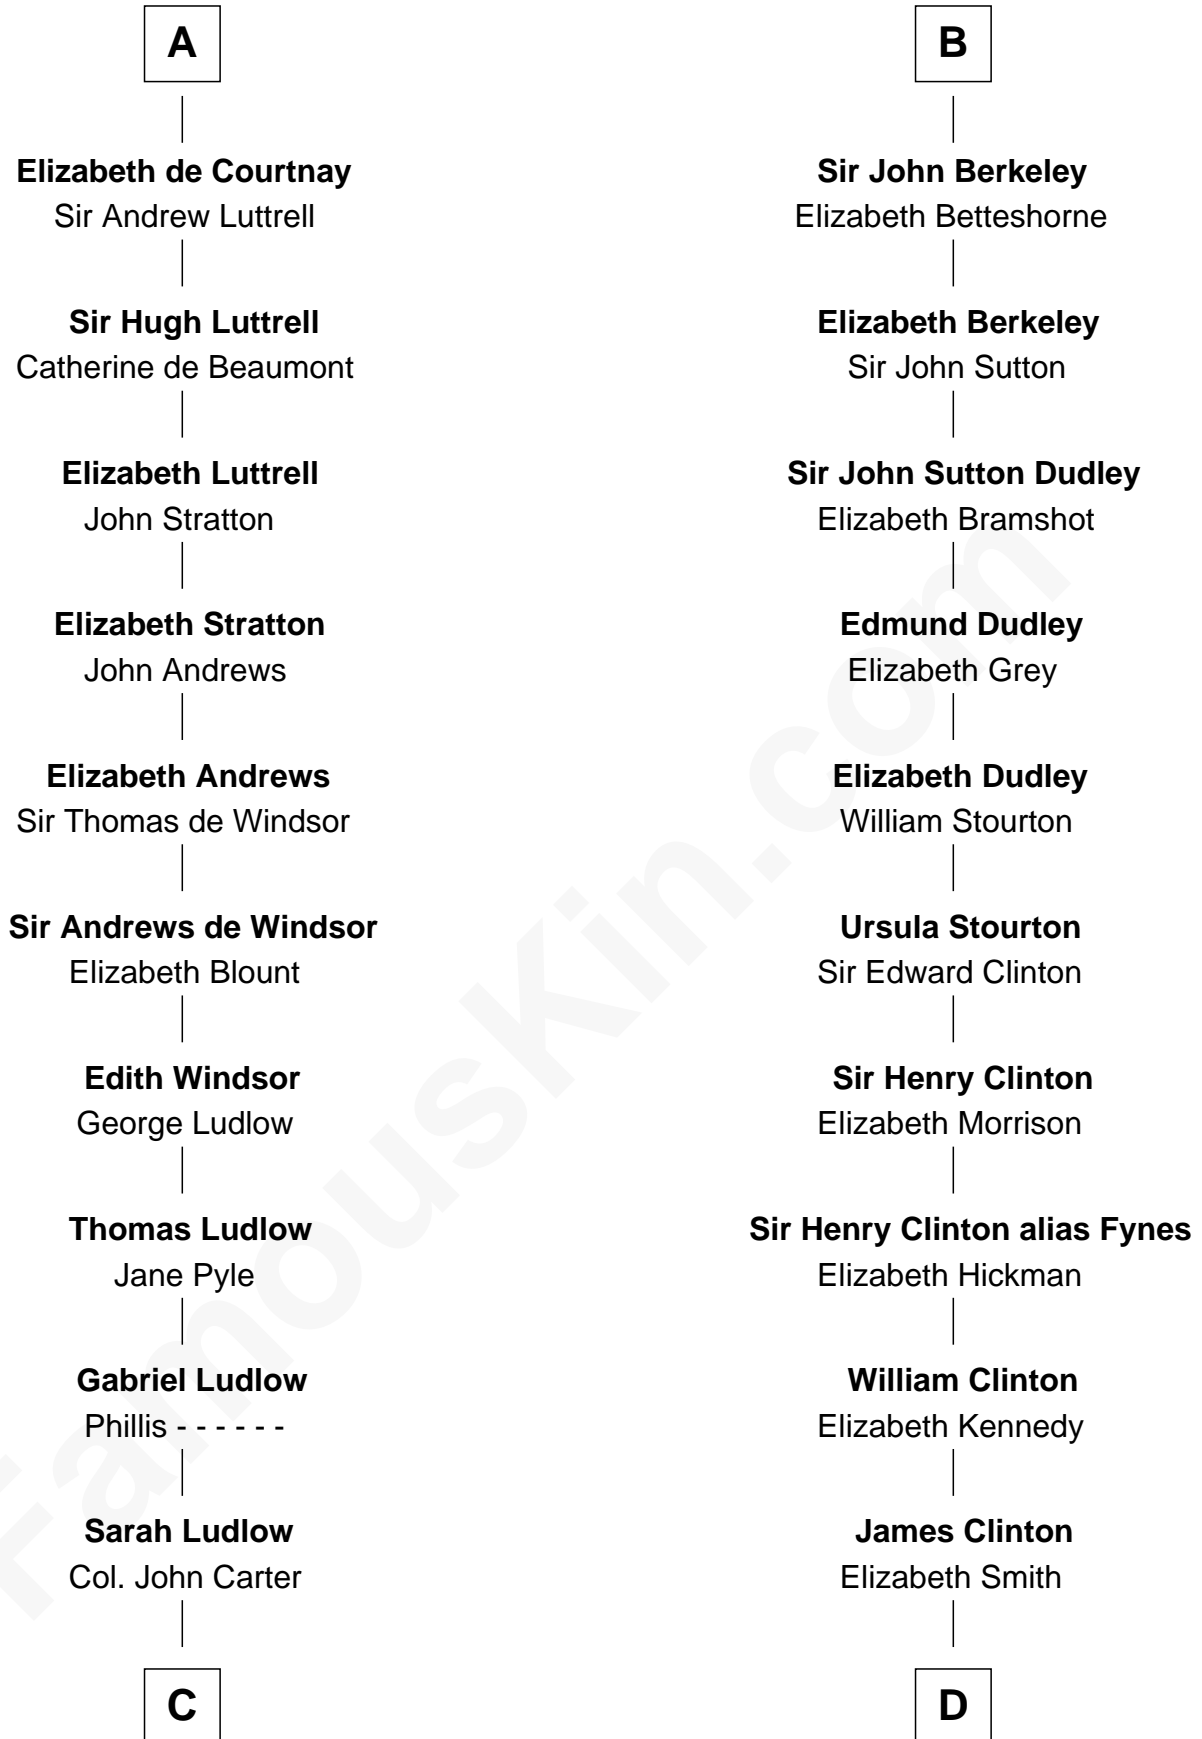

FamousKin.com

Relationship Chart of

General Robert E. Lee

Confederate Army - U.S. Civil War

19th cousin 2 times removed of

DeWitt Clinton

6th Governor of New York

Hugh de Grantmesnil