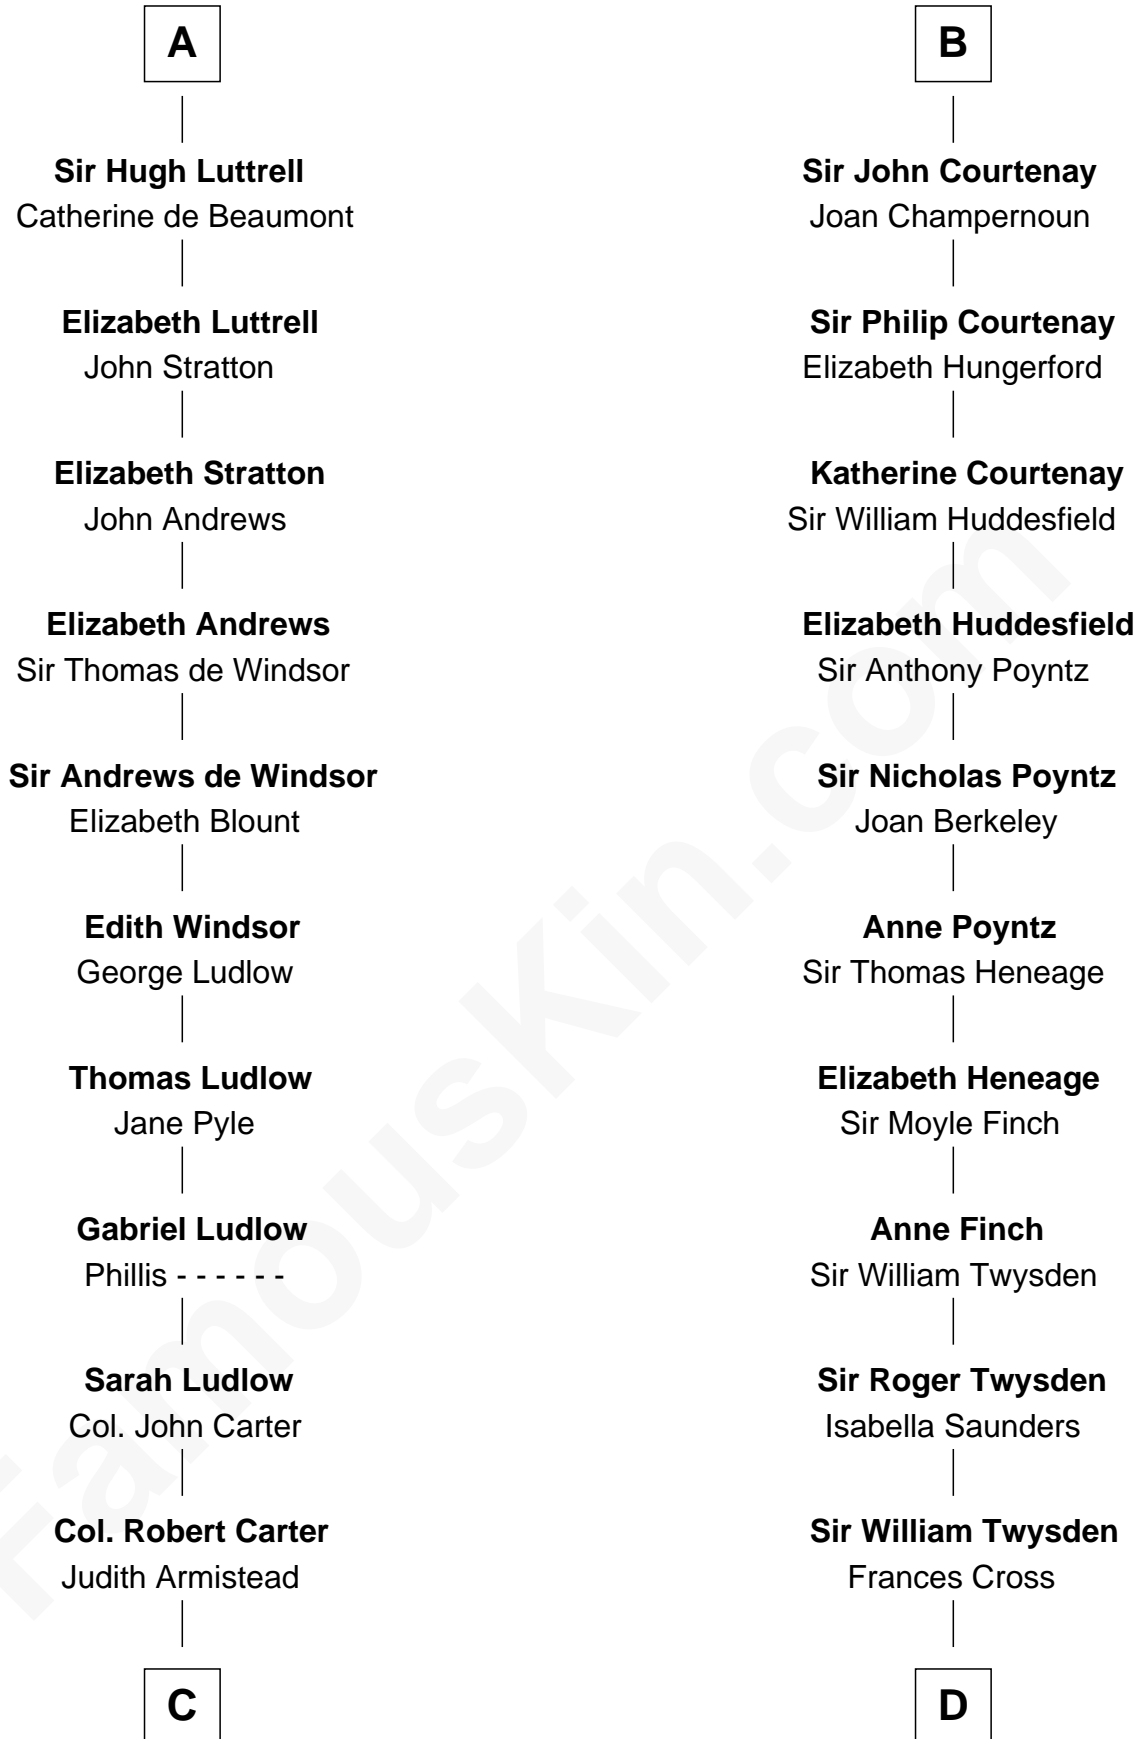

FamousKin.com Relationship Chart of

General Robert E. Lee

Confederate Army - U.S. Civil War

20th cousin 1 time removed of

Lt. Gen. James Brudenell

Leader of the "Charge of the Light Brigade"

Sir Robert de Beaumont

Maud FitzReginald

C

John Carter
Elizabeth Hill

Charles Carter
Anne Butler Moore

Anne Hill Carter
Maj. Gen. Henry Lee

General Robert E. Lee
Confederate Army - U.S. Civil War

D

Sir Thomas Twysden
Catherine Wythens